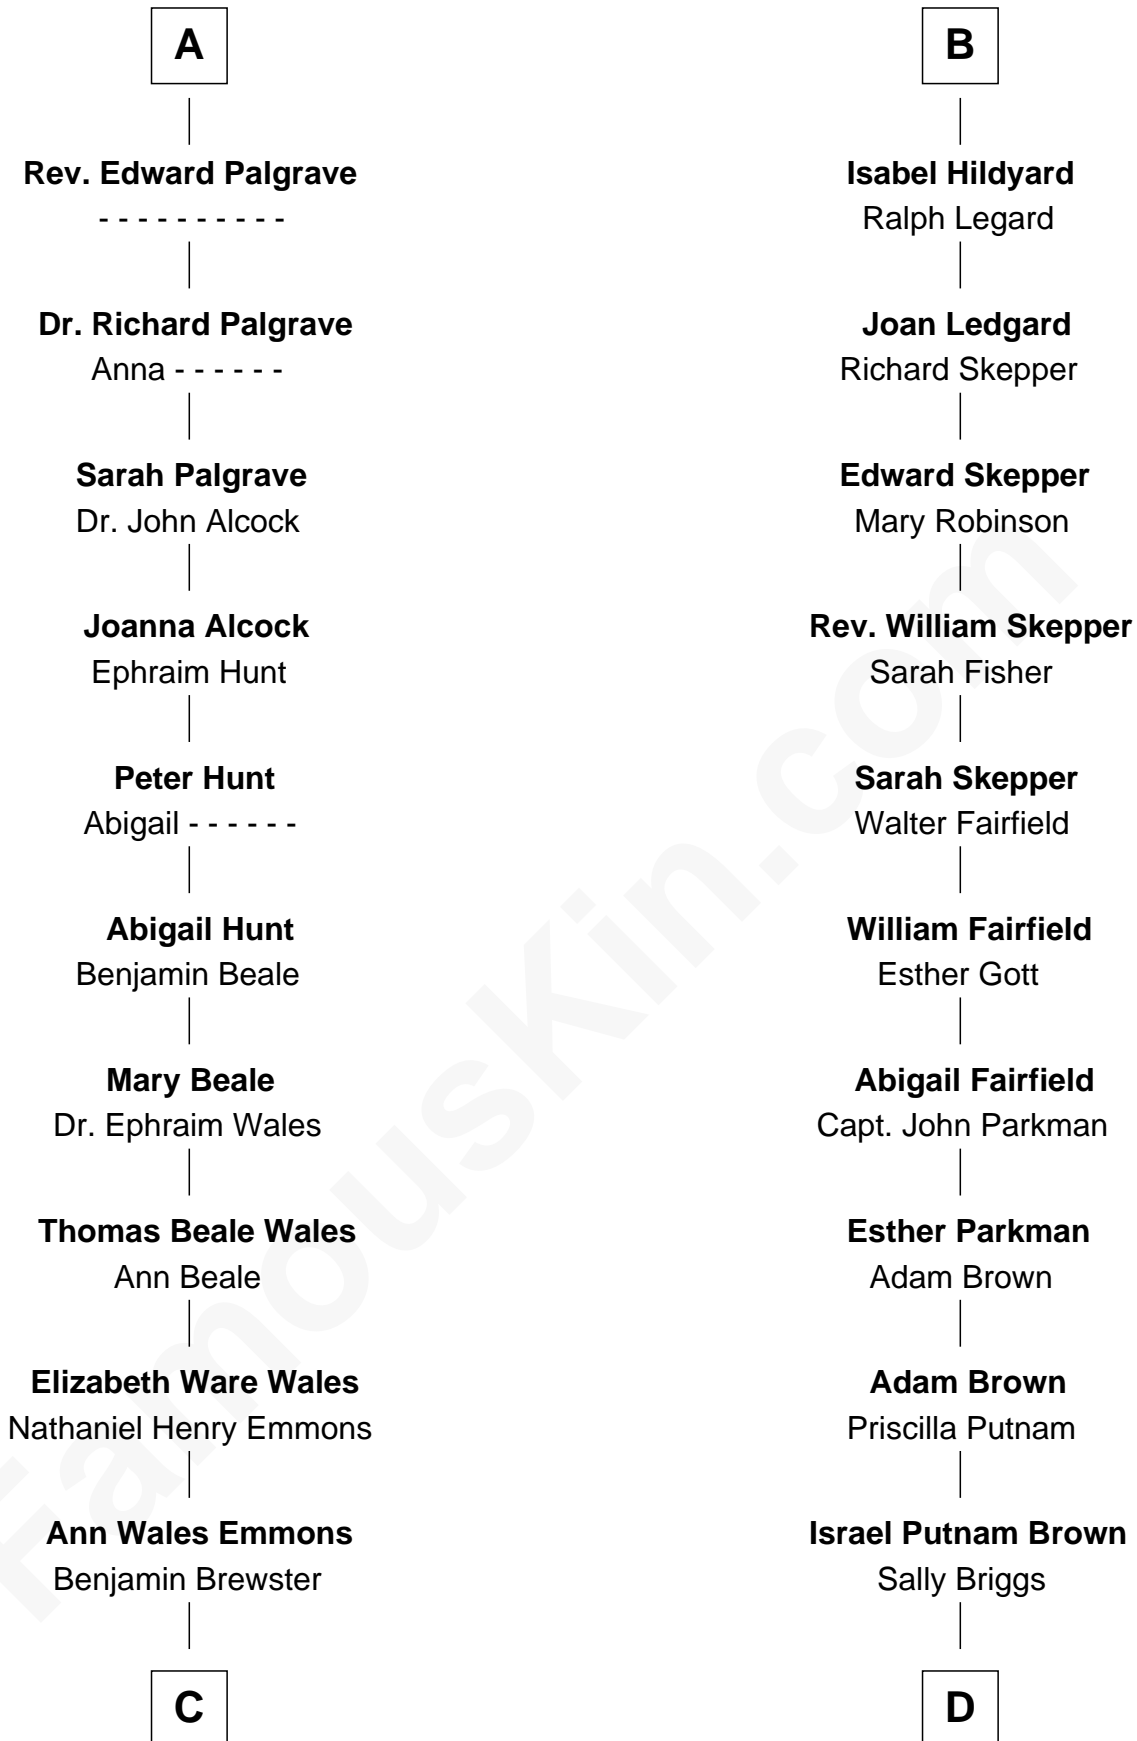

FamousKin.com Relationship Chart of

Paget Brewster

TV Actress

20th cousin of

Calvin Coolidge

30th U.S. President

C

Dr. George Washington Wales Brewster

Ellen Mackenzie Hodge

George Washington Wales Brewster

Joan Ryerson

Galen Brewster

Hathaway Tew

Paget Brewster

TV Actress

D