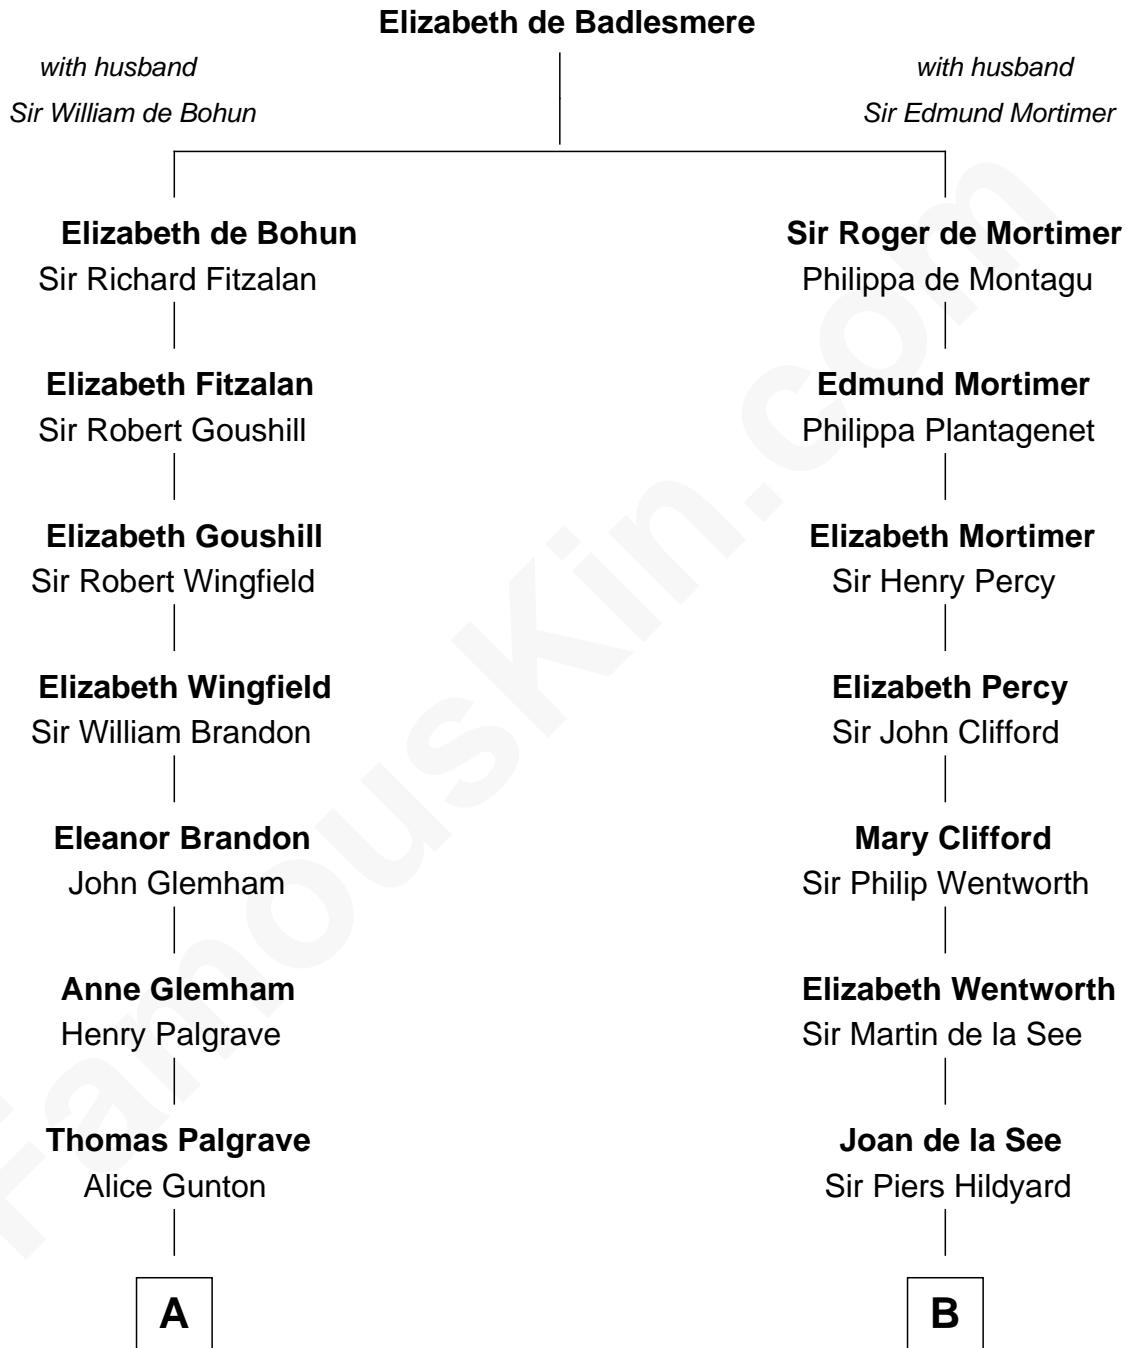

FamousKin.com Relationship Chart of

Paget Brewster

TV Actress

20th cousin of

Calvin Coolidge

30th U.S. President

C

Dr. George Washington Wales Brewster

Ellen Mackenzie Hodge

George Washington Wales Brewster

Joan Ryerson

Galen Brewster

Hathaway Tew

Paget Brewster

TV Actress

D