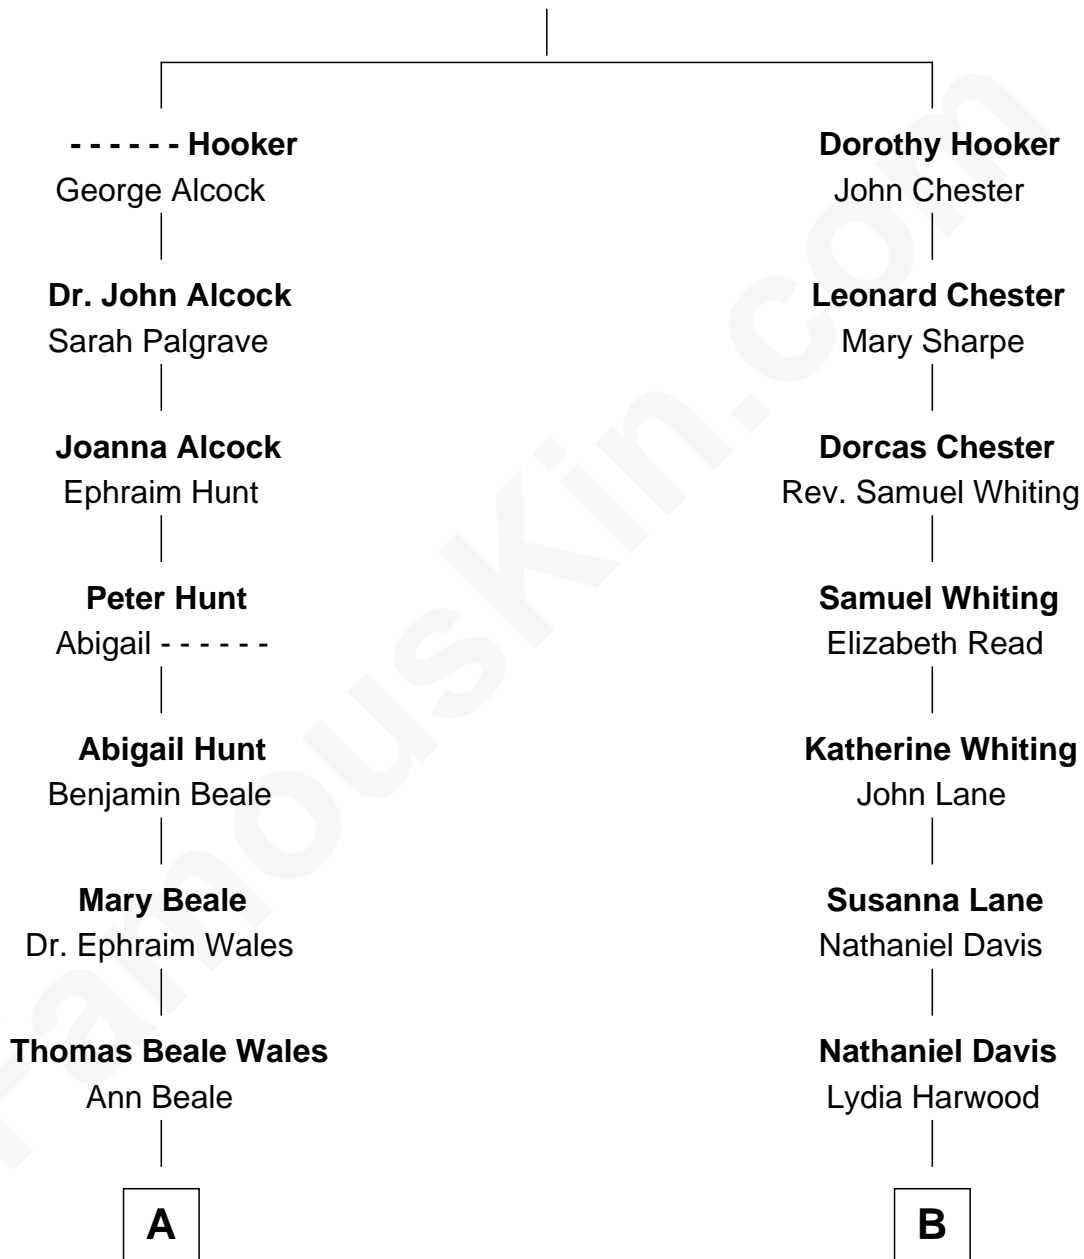

# FamousKin.com Relationship Chart of

**Paget Brewster**  
*TV Actress*

10th cousin 2 times removed of

**Calvin Coolidge**  
*30th U.S. President*

**Thomas Hooker**

**A**

**Elizabeth Ware Wales**  
Nathaniel Henry Emmons

**Ann Wales Emmons**  
Benjamin Brewster

**Dr. George Washington Wales Brewster**  
Ellen Mackenzie Hodge

**George Washington Wales Brewster**  
Joan Ryerson

**Galen Brewster**  
Hathaway Tew

**Paget Brewster**  
*TV Actress*

**B**

**Mary Davis**  
John Dunlap Moor

**Hiram Dunlap Moor**  
Abigail Pinney Franklin

**Victoria Josephine Moor**  
Col. John Calvin Coolidge

**Calvin Coolidge**  
*30th U.S. President*