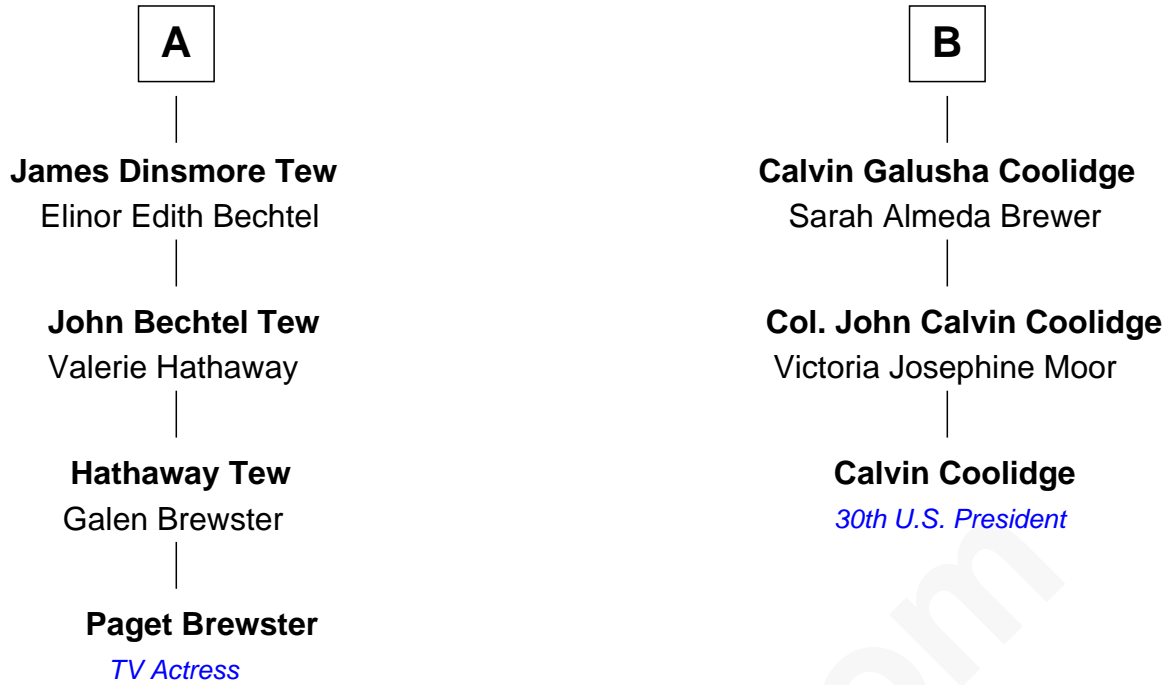

# FamousKin.com Relationship Chart of

**Paget Brewster**

*TV Actress*

9th cousin 1 time removed of

**Calvin Coolidge**

*30th U.S. President*

**John Goodrich**

Margery Howe

FamousKin.com