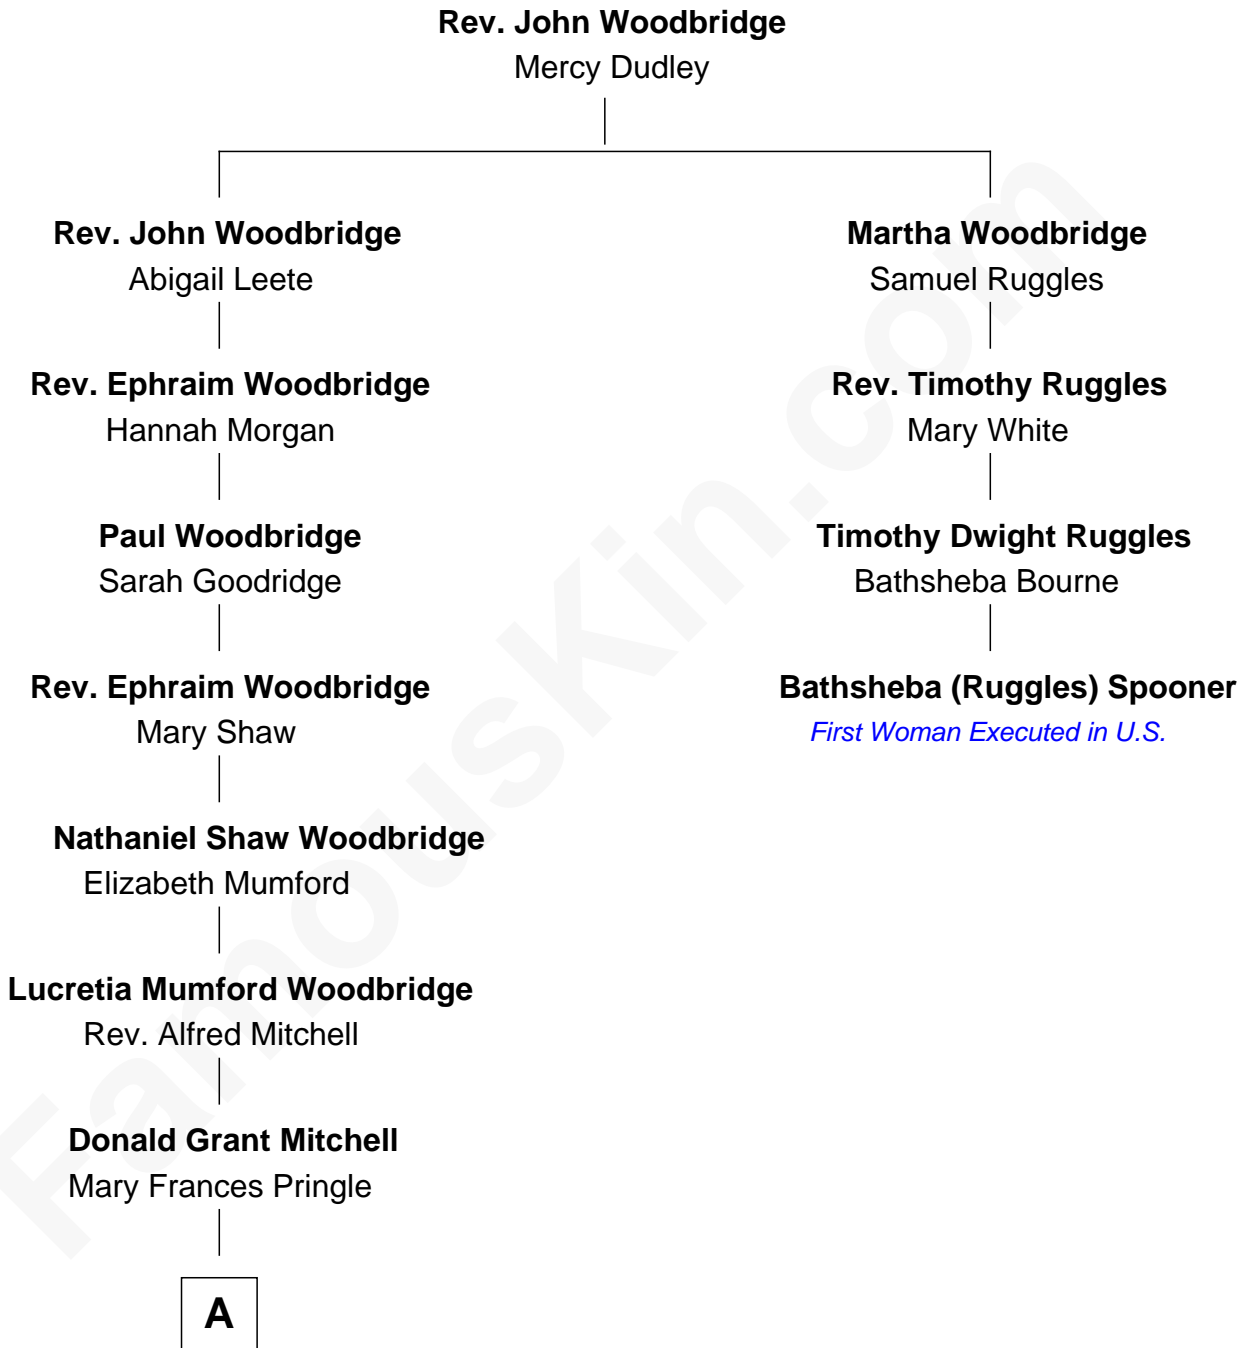

FamousKin.com
Relationship Chart of
Paget Brewster
TV Actress

3rd cousin 8 times removed of

Bathsheba (Ruggles) Spooner

First woman executed for murder in U.S. by non-British government

A

—
Mary Pringle Mitchell
Edward Larned Ryerson

—
Donald Mitchell Ryerson
Isabelle McGenniss

—
Joan Ryerson
George Washington Wales Brewster

—
Galen Brewster
Hathaway Tew

—
Paget Brewster
TV Actress