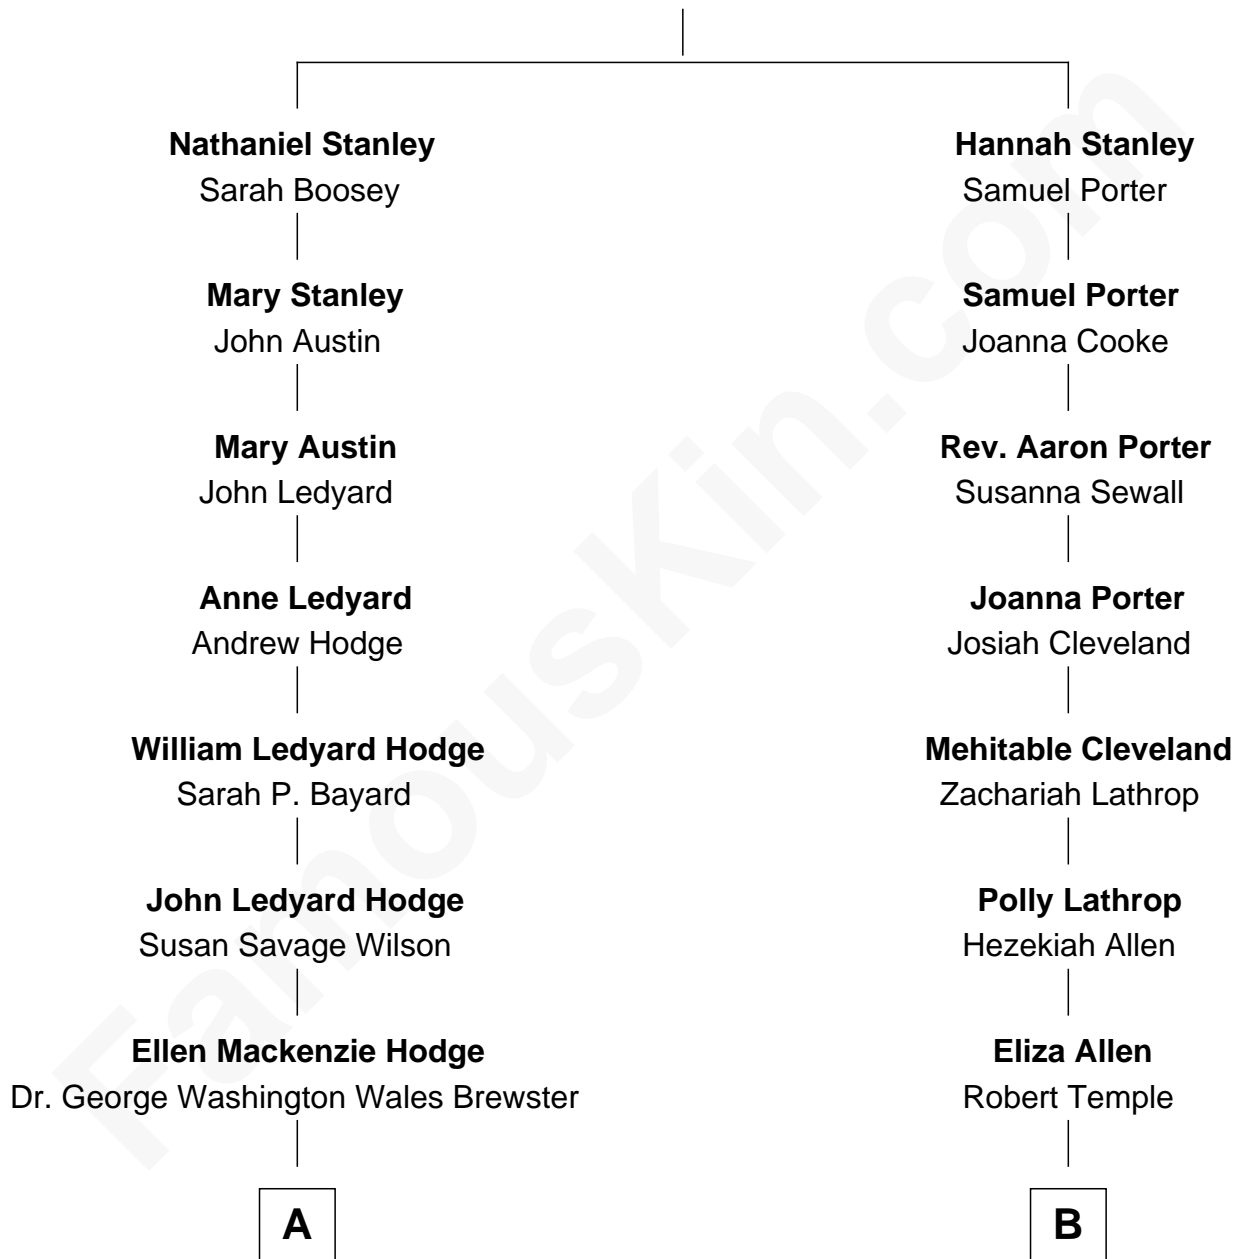

FamousKin.com Relationship Chart of

Paget Brewster

TV Actress

9th cousin 1 time removed of

Shirley Temple

Movie Actress

Thomas Stanley

Bennett Tritton

A

George Washington Wales Brewster

Joan Ryerson

Galen Brewster

Hathaway Tew

Paget Brewster

TV Actress

B

Reuben S. B. Temple

Jane W. Dunham

Francis Marion Temple

Cynthia Fell Yeager

George Francis Temple

Gertrude Amelia Krieger

Shirley Temple

Movie Actress