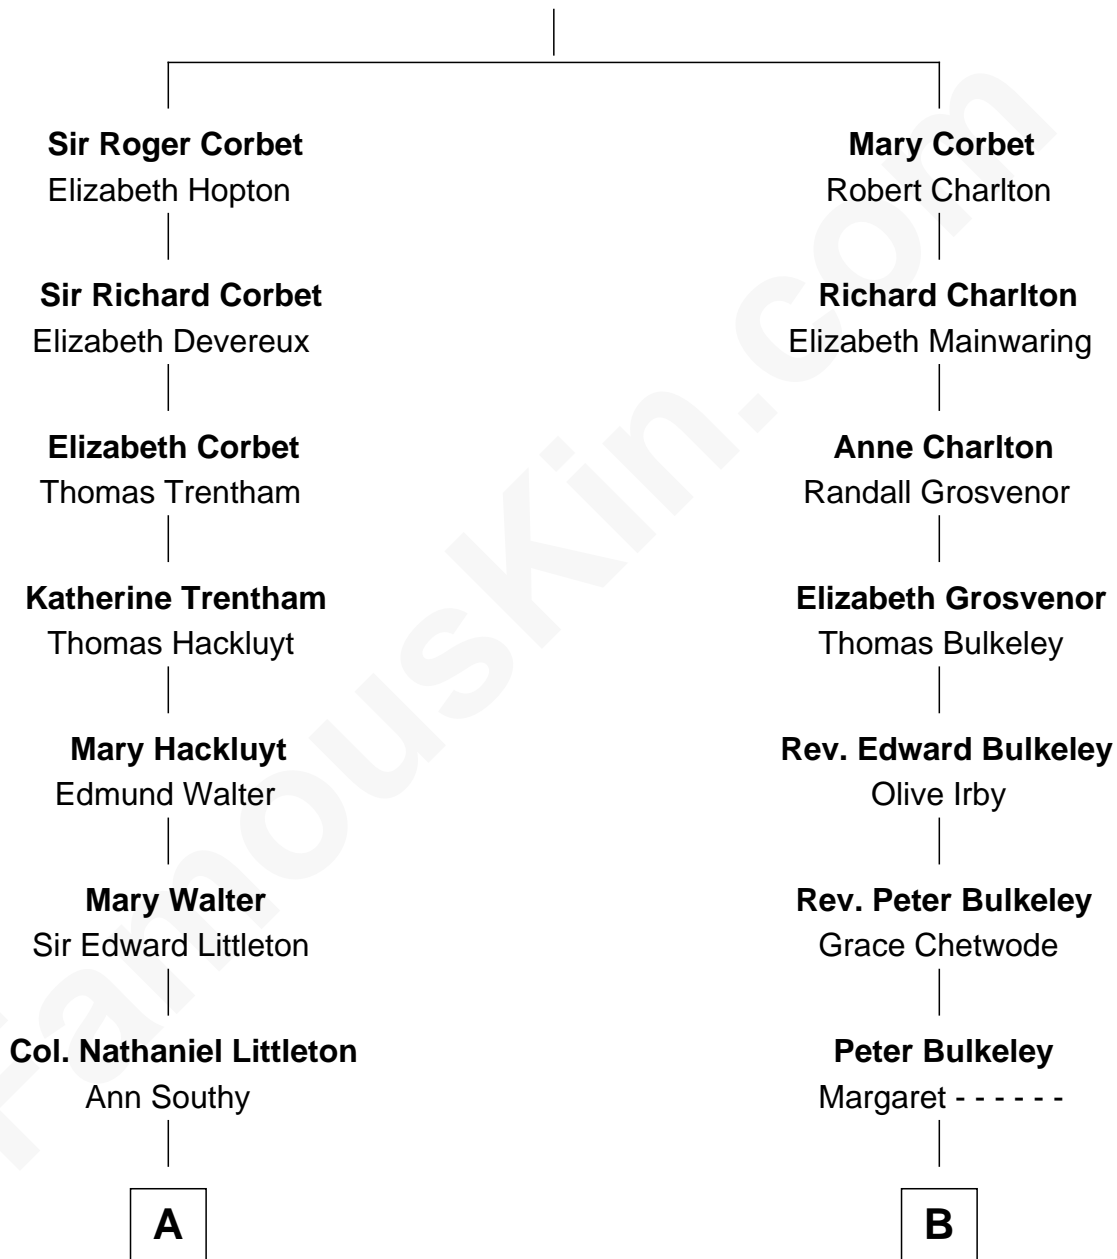

FamousKin.com Relationship Chart of

Paget Brewster

TV Actress

14th cousin 3 times removed of

Norman Rockwell

American Artist

Sir Robert Corbet

Margaret - - - - -

A

Esther Littleton
Col. John Robins

Esther Robins
Arthur Denwood

Elizabeth Denwood
David Wilson

Samuel Wilson
Margaret Custis

Col. John Custis Wilson
Margaret Custis

Henry Parke Custis Wilson
Susan Savage

Susan Savage Wilson
John Ledyard Hodge