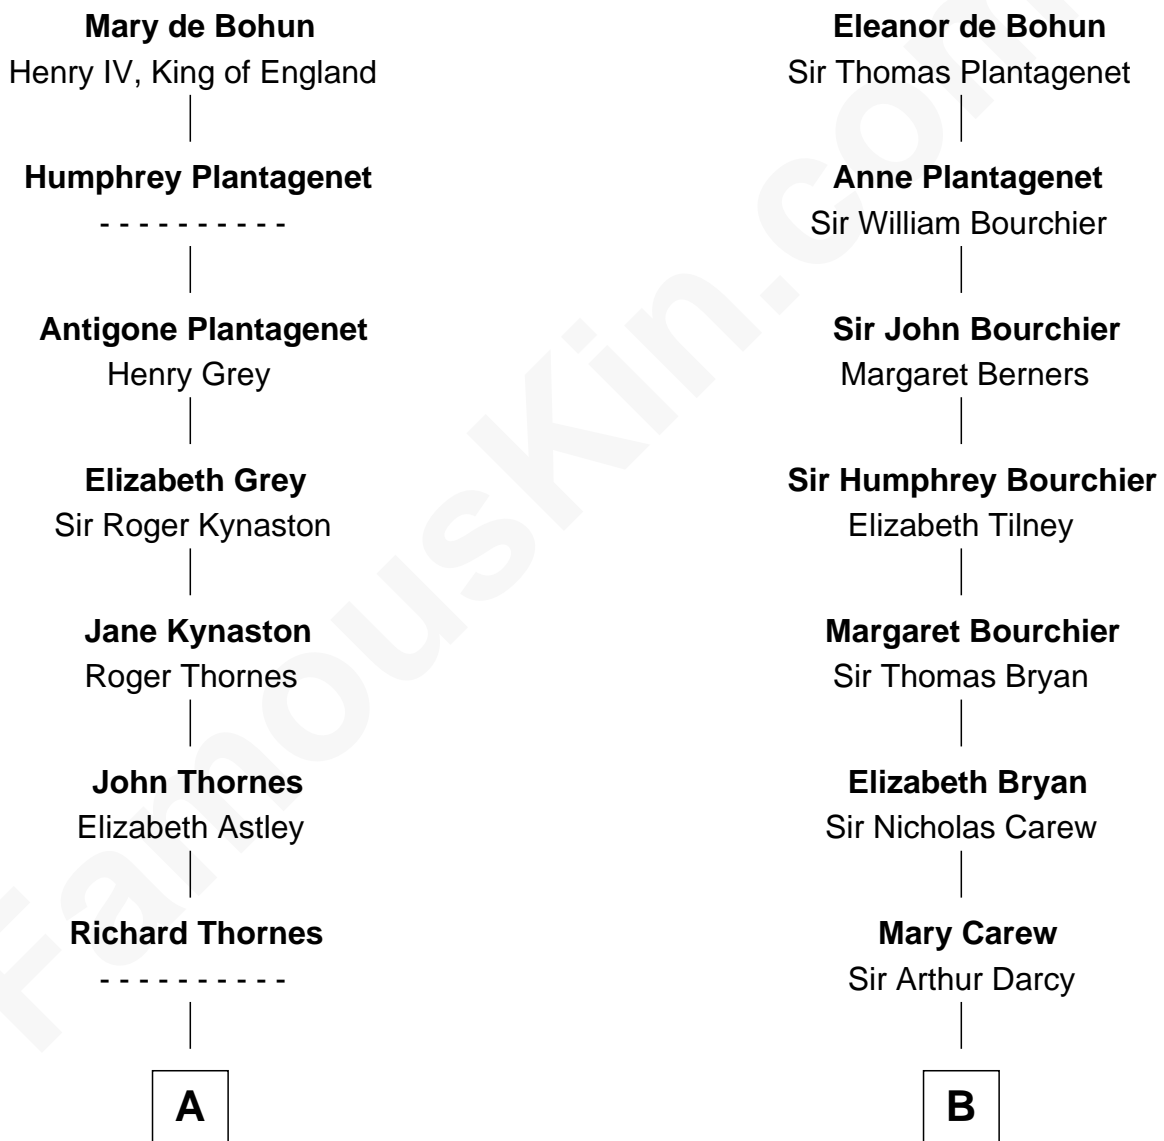

## Relationship Chart of

**Paget Brewster**

*TV Actress*

18th cousin 2 times removed of

**Norman Rockwell**

*American Artist*

**Humphrey de Bohun**

Joan Fitzalan

**C**

**Ellen Mackenzie Hodge**

Dr. George Washington Wales Brewster

**George Washington Wales Brewster**

Joan Ryerson

**Galen Brewster**

Hathaway Tew

**Paget Brewster**