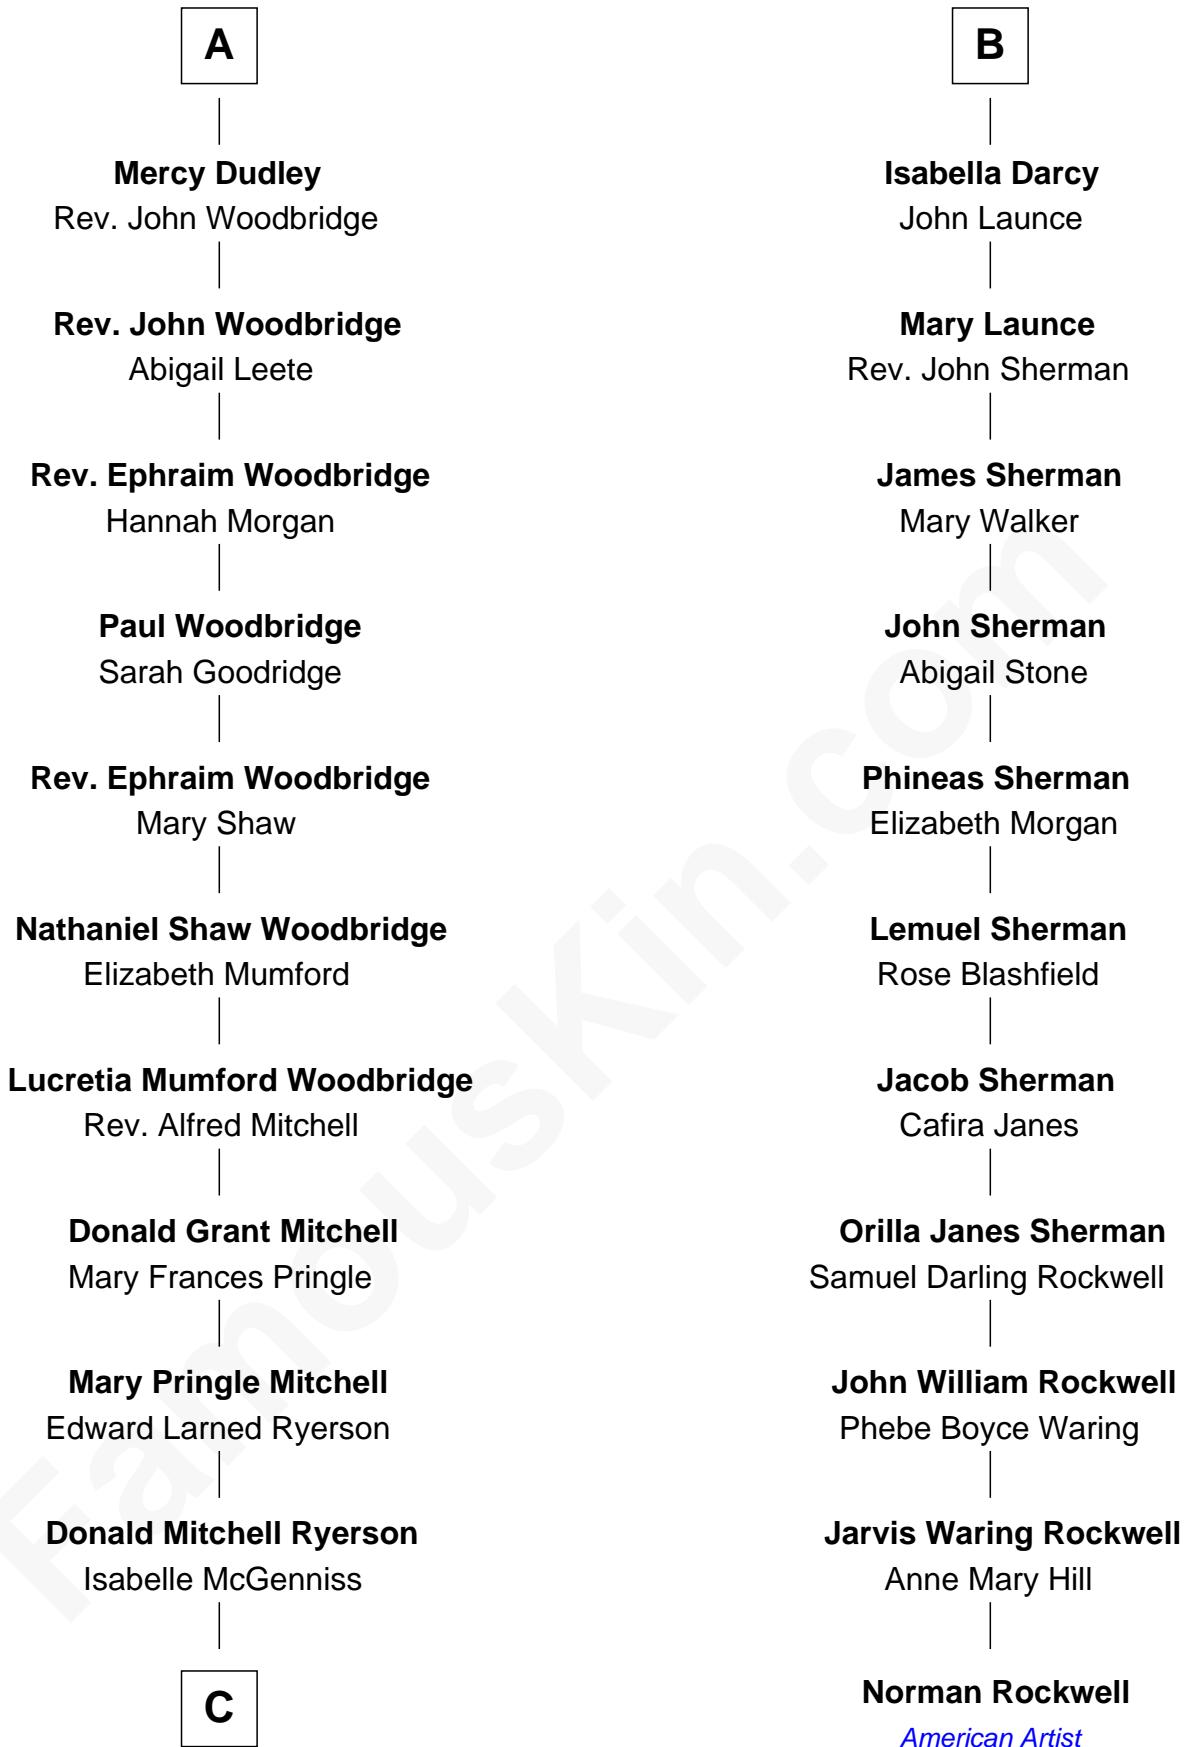

# FamousKin.com Relationship Chart of

**Paget Brewster**

*TV Actress*

17th cousin 2 times removed of

**Norman Rockwell**

*American Artist*

**Joan Beaufort**

*with husband*  
*Sir Ralph Neville*

**Cecily Willoughby**  
Sir Edward Sutton

**Richard Darcy**  
Eleanor Scrope

**Sir John Sutton**  
Cecily Grey

**Sir William Darcy**  
Eupheme Langton

**Sir Henry Dudley**  
----- Ashton

**Sir Thomas Darcy**  
Dowsabel Tempest

*Probable*

**Roger Dudley**  
Susanna Thorne

**Sir Arthur Darcy**  
Mary Carew

**Gov. Thomas Dudley**  
Dorothy York

**Sir Edward Darcy**  
Elizabeth Astley

**A**

**B**

**C**

—  
**Joan Ryerson**

George Washington Wales Brewster

—  
**Galen Brewster**

Hathaway Tew

—  
**Paget Brewster**

*TV Actress*

FamousKin.com