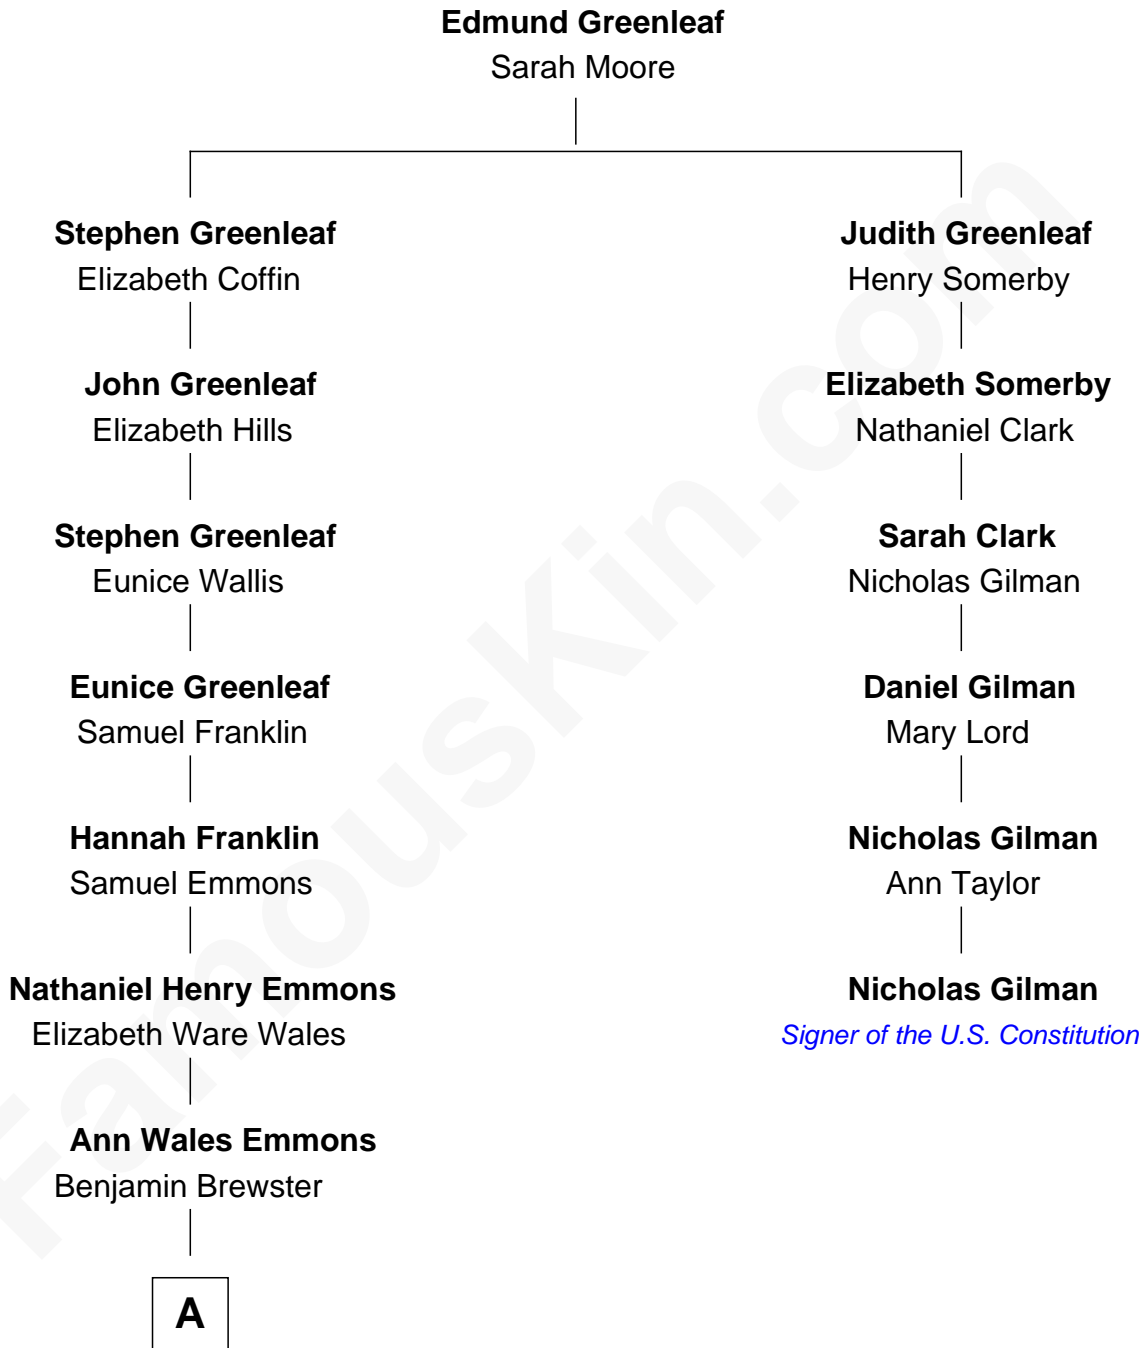

FamousKin.com Relationship Chart of

Paget Brewster

TV Actress

5th cousin 5 times removed of

Nicholas Gilman

Signer of the U.S. Constitution

A

Dr. George Washington Wales Brewster

Ellen Mackenzie Hodge

George Washington Wales Brewster

Joan Ryerson

Galen Brewster

Hathaway Tew

Paget Brewster

TV Actress