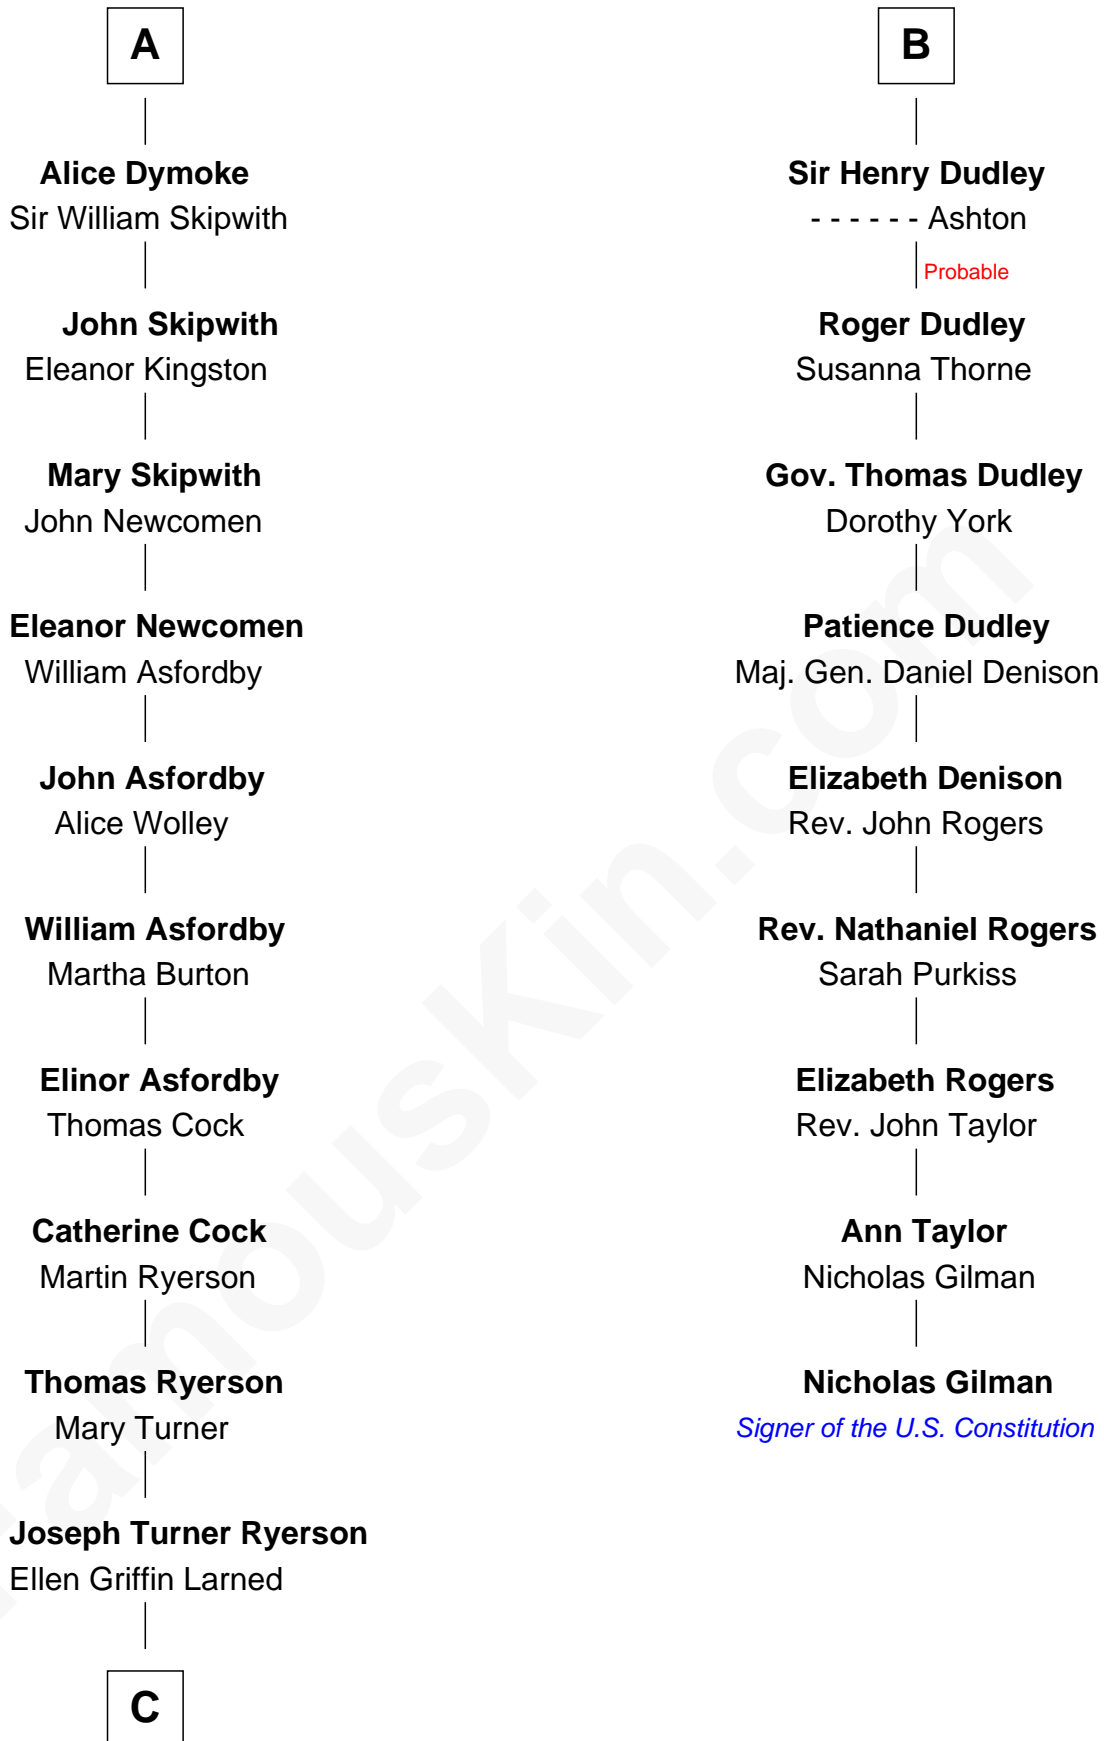

FamousKin.com Relationship Chart of

Paget Brewster

TV Actress

15th cousin 6 times removed of

Nicholas Gilman

Signer of the U.S. Constitution

Sir Henry de Percy

Eleanor de Arundel

Sir William Willoughby

Cecily Willoughby

Sir Edward Sutton

Sir John Sutton

Cecily Grey

B

C

Edward Larned Ryerson

Mary Pringle Mitchell

Donald Mitchell Ryerson

Isabelle McGenniss

Joan Ryerson

George Washington Wales Brewster

Galen Brewster

Hathaway Tew

Paget Brewster