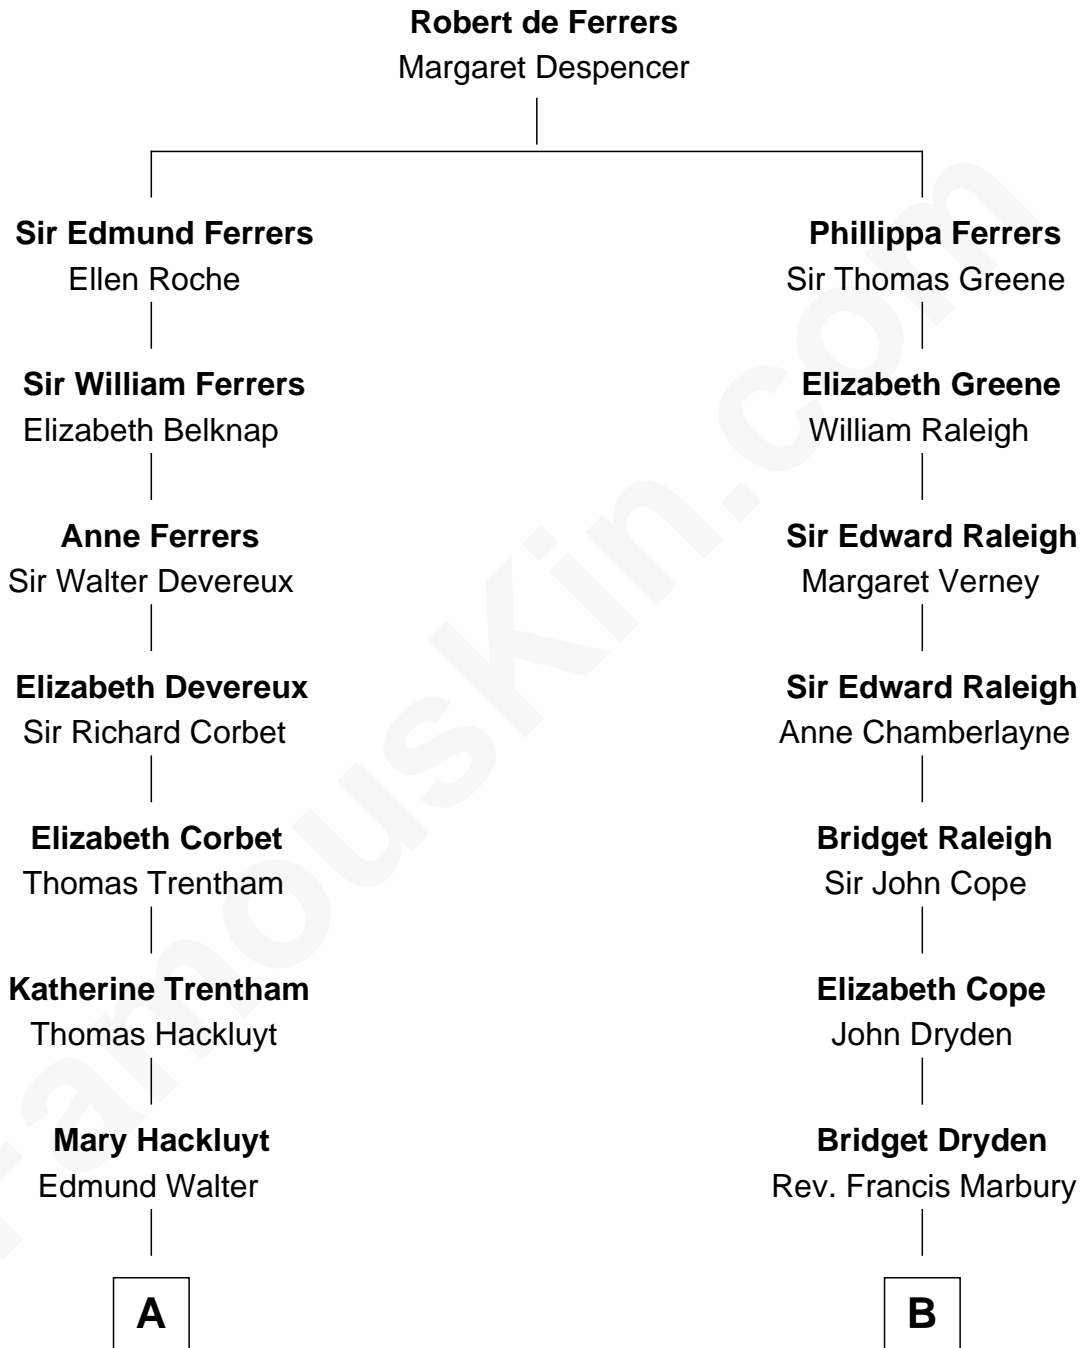

FamousKin.com Relationship Chart of

Paget Brewster

TV Actress

13th cousin 6 times removed of

Nicholas Gilman

Signer of the U.S. Constitution

A

Mary Walter
Sir Edward Littleton

Col. Nathaniel Littleton
Ann Southy

Esther Littleton
Col. John Robins

Esther Robins
Arthur Denwood

Elizabeth Denwood
David Wilson

Samuel Wilson
Margaret Custis

Col. John Custis Wilson
Margaret Custis

Henry Parke Custis Wilson
Susan Savage

Susan Savage Wilson
John Ledyard Hodge

Ellen Mackenzie Hodge
Dr. George Washington Wales Brewster

C

B

Anne Marbury
William Hutchinson

Edward Hutchinson
Katherine Hamby

Elizabeth Hutchinson
Edward Winslow

Anna Winslow
John Taylor