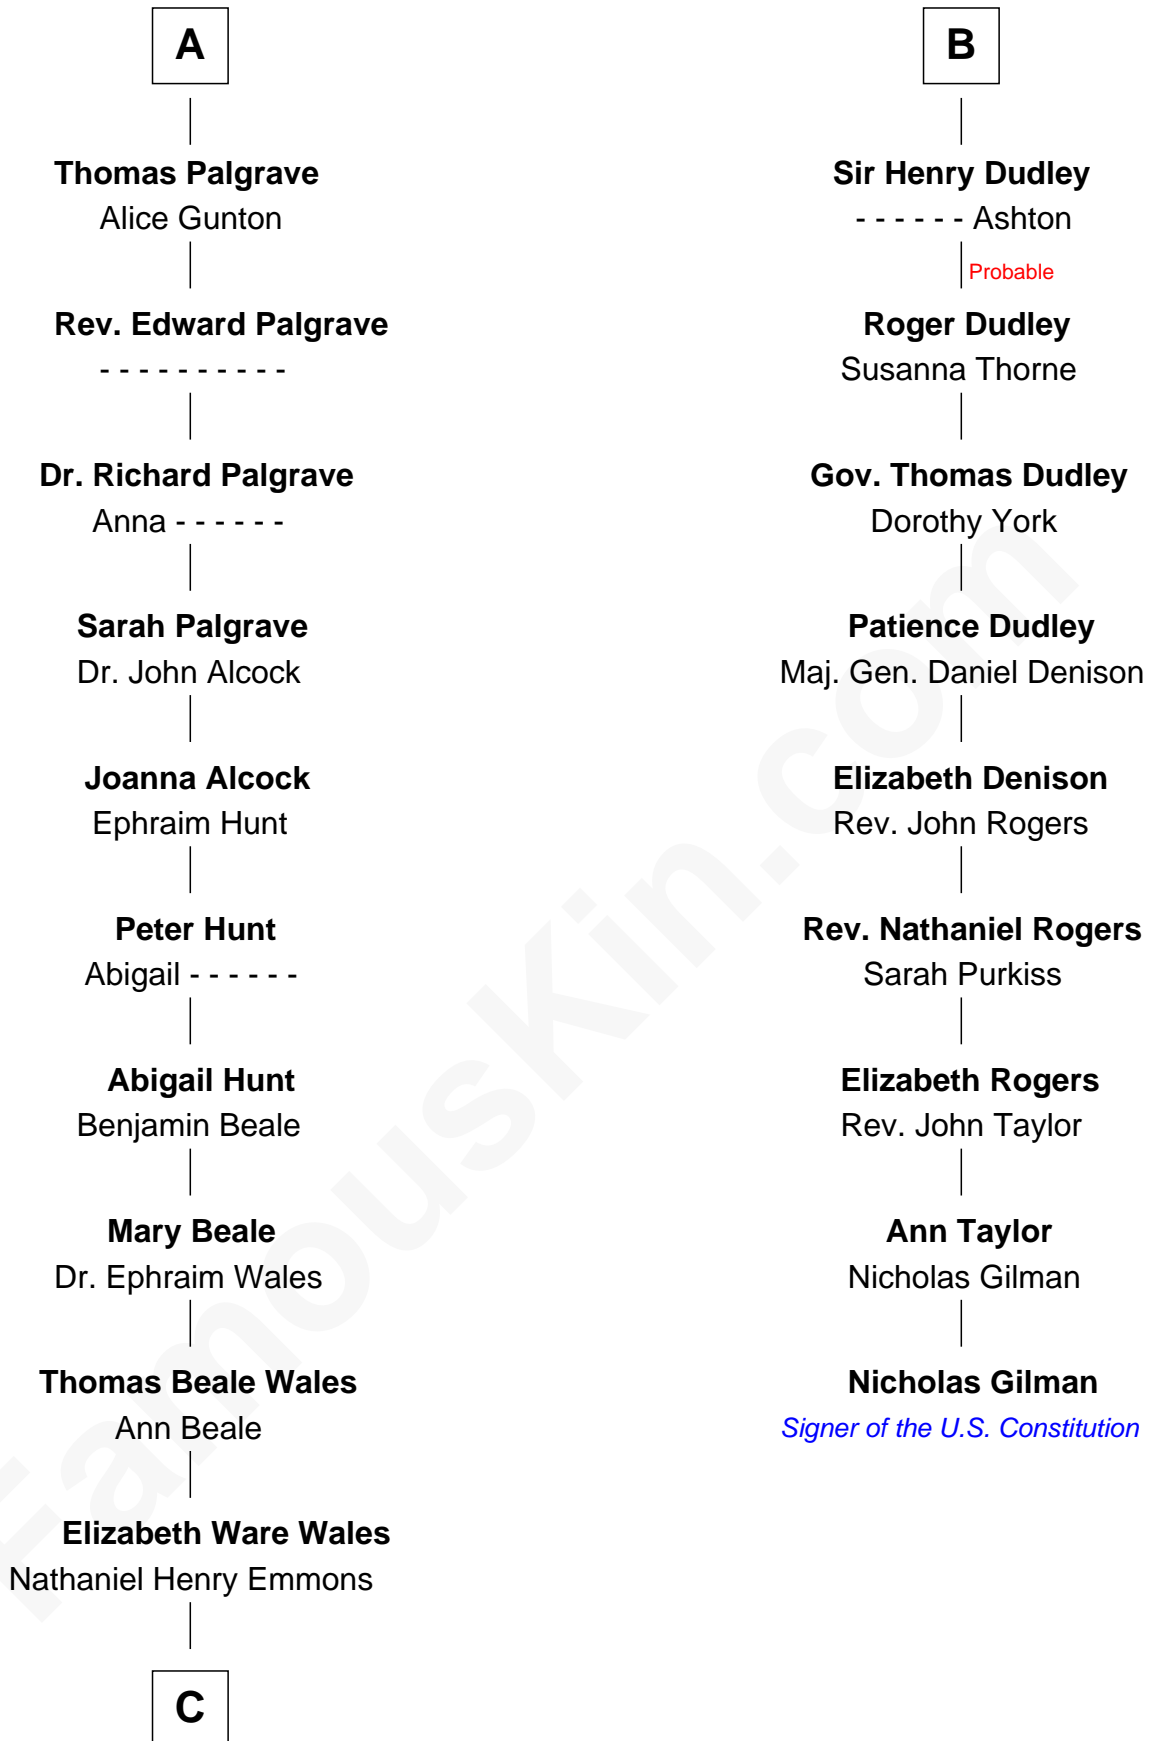

FamousKin.com Relationship Chart of

Paget Brewster

TV Actress

15th cousin 6 times removed of

Nicholas Gilman

Signer of the U.S. Constitution

Henry Plantagenet

Maud de Chaworth

Richard Fitzalan

Alice Fitzalan

Sir Thomas de Holand

Eleanor Holand

Edward Cherleton

Joyce Cherleton

Sir John Tiptoft

Joyce Tiptoft

Sir Edmund Sutton

Sir Edward Sutton

Cecily Willoughby

Sir John Sutton

Cecily Grey

B

C

Ann Wales Emmons

Benjamin Brewster

Dr. George Washington Wales Brewster

Ellen Mackenzie Hodge

George Washington Wales Brewster

Joan Ryerson

Galen Brewster

Hathaway Tew

Paget Brewster