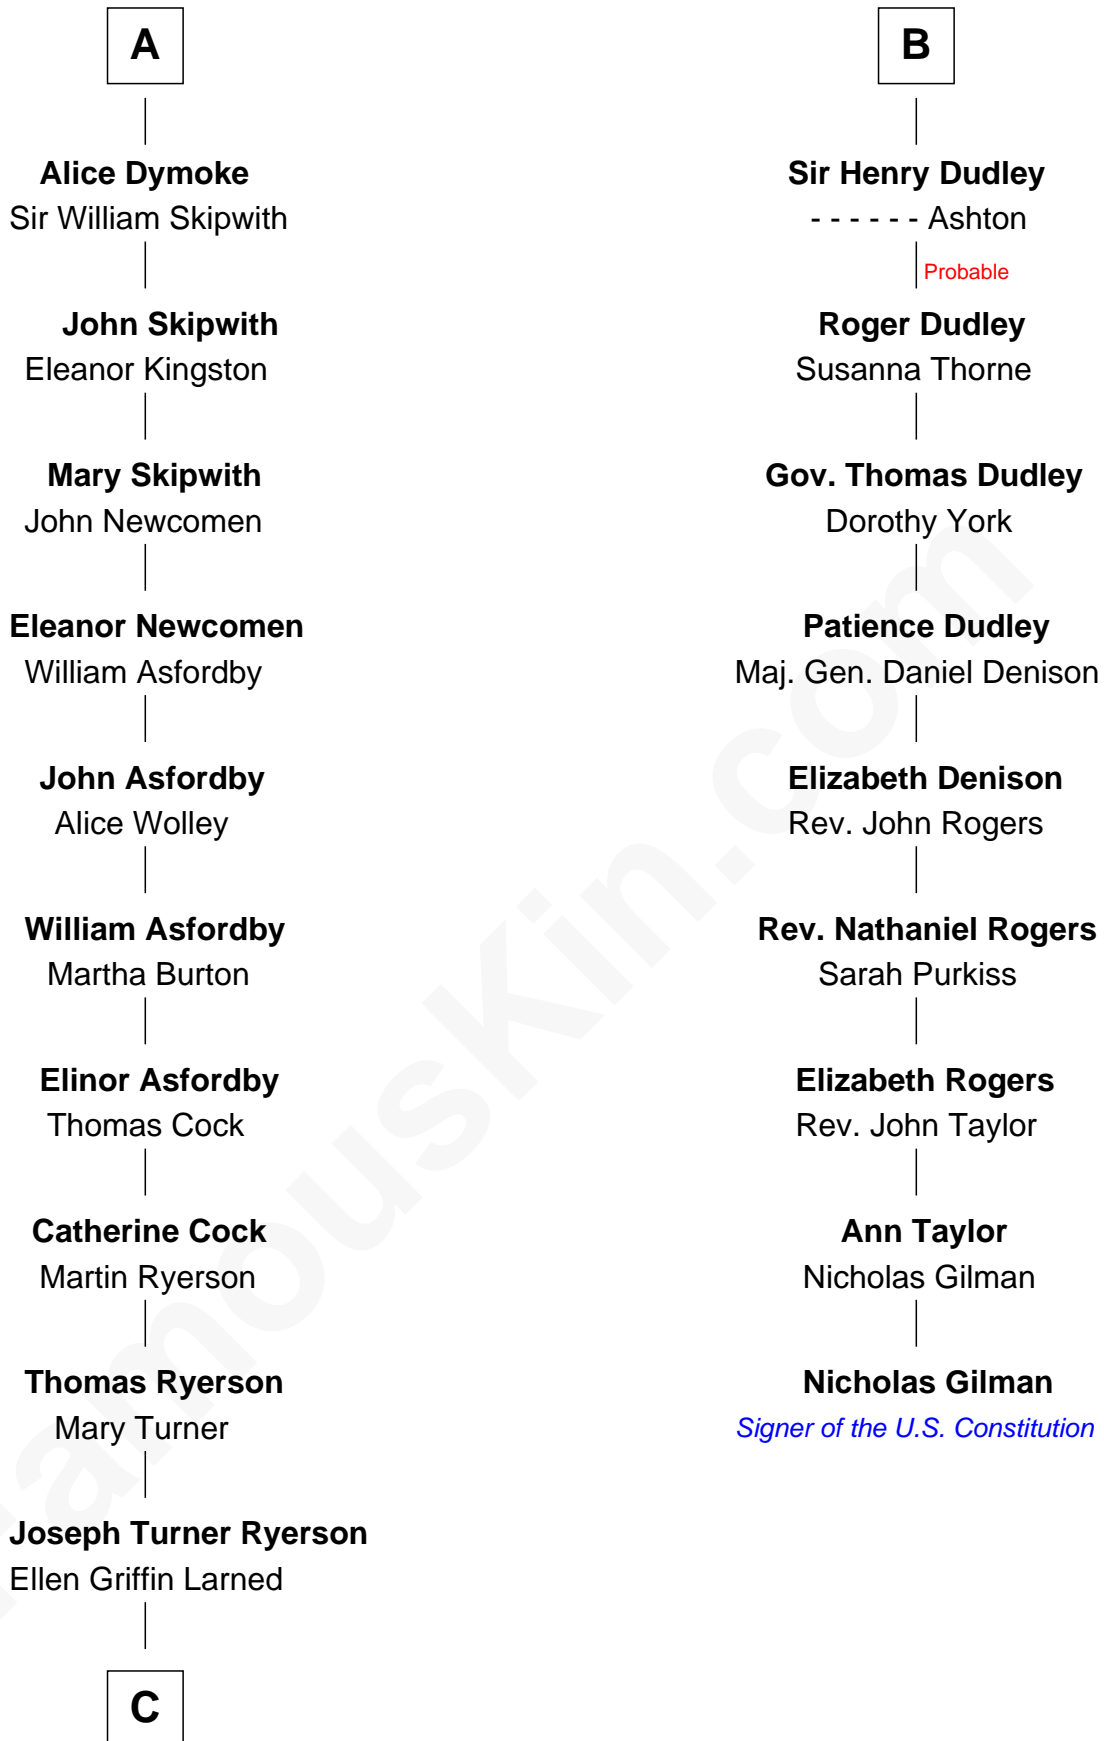

FamousKin.com Relationship Chart of

Paget Brewster

TV Actress

15th cousin 6 times removed of

Nicholas Gilman

Signer of the U.S. Constitution

Sir Hugh I de Audley

Iseult de Mortimer

Alice de Audley
Sir Ralph de Greystoke

Sir William de Greystoke
Joan FitzHenry

Sir Ralph de Greystoke
Katherine de Clifford

Maud de Greystoke
Eudo de Welles

Sir Lionel de Welles
Joan de Waterton

Margaret de Welles
Sir Thomas Dymoke

Sir Lionel Dymoke
Joanna Griffith

A

Alice de Audley
Sir Ralph de Neville

Sir John de Neville
Maude de Percy

Sir Ralph Neville
Joan Beaufort

Katherine Neville
Sir Thomas Strangeways

Joan Strangeways
Sir William Willoughby

Cecily Willoughby
Sir Edward Sutton

Sir John Sutton
Cecily Grey

B

C

Edward Larned Ryerson

Mary Pringle Mitchell

Donald Mitchell Ryerson

Isabelle McGenniss