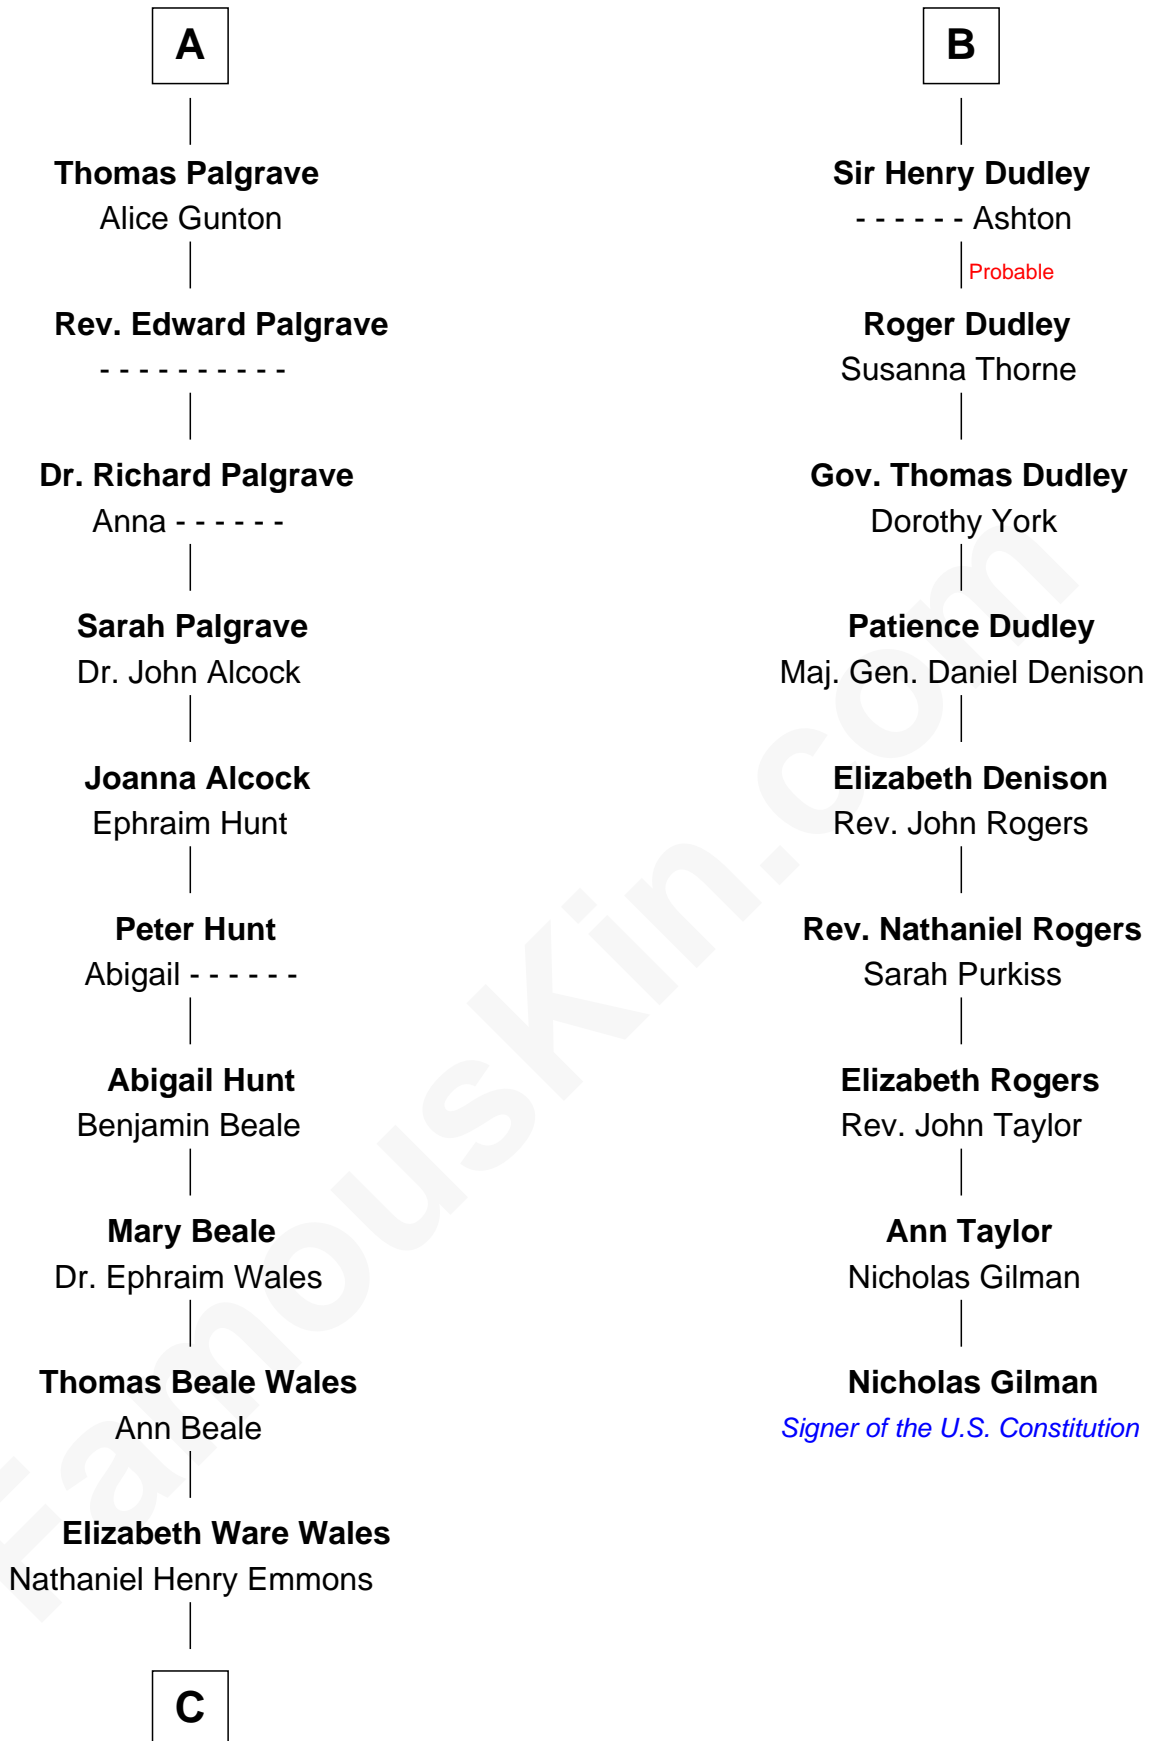

# FamousKin.com Relationship Chart of

**Paget Brewster**

*TV Actress*

15th cousin 6 times removed of

**Nicholas Gilman**

*Signer of the U.S. Constitution*

**Edmund Fitzalan**

Alice de Warenne

**C**

Ann Wales Emmons

Benjamin Brewster

Dr. George Washington Wales Brewster

Ellen Mackenzie Hodge

George Washington Wales Brewster

Joan Ryerson

Galen Brewster

Hathaway Tew

Paget Brewster

*TV Actress*