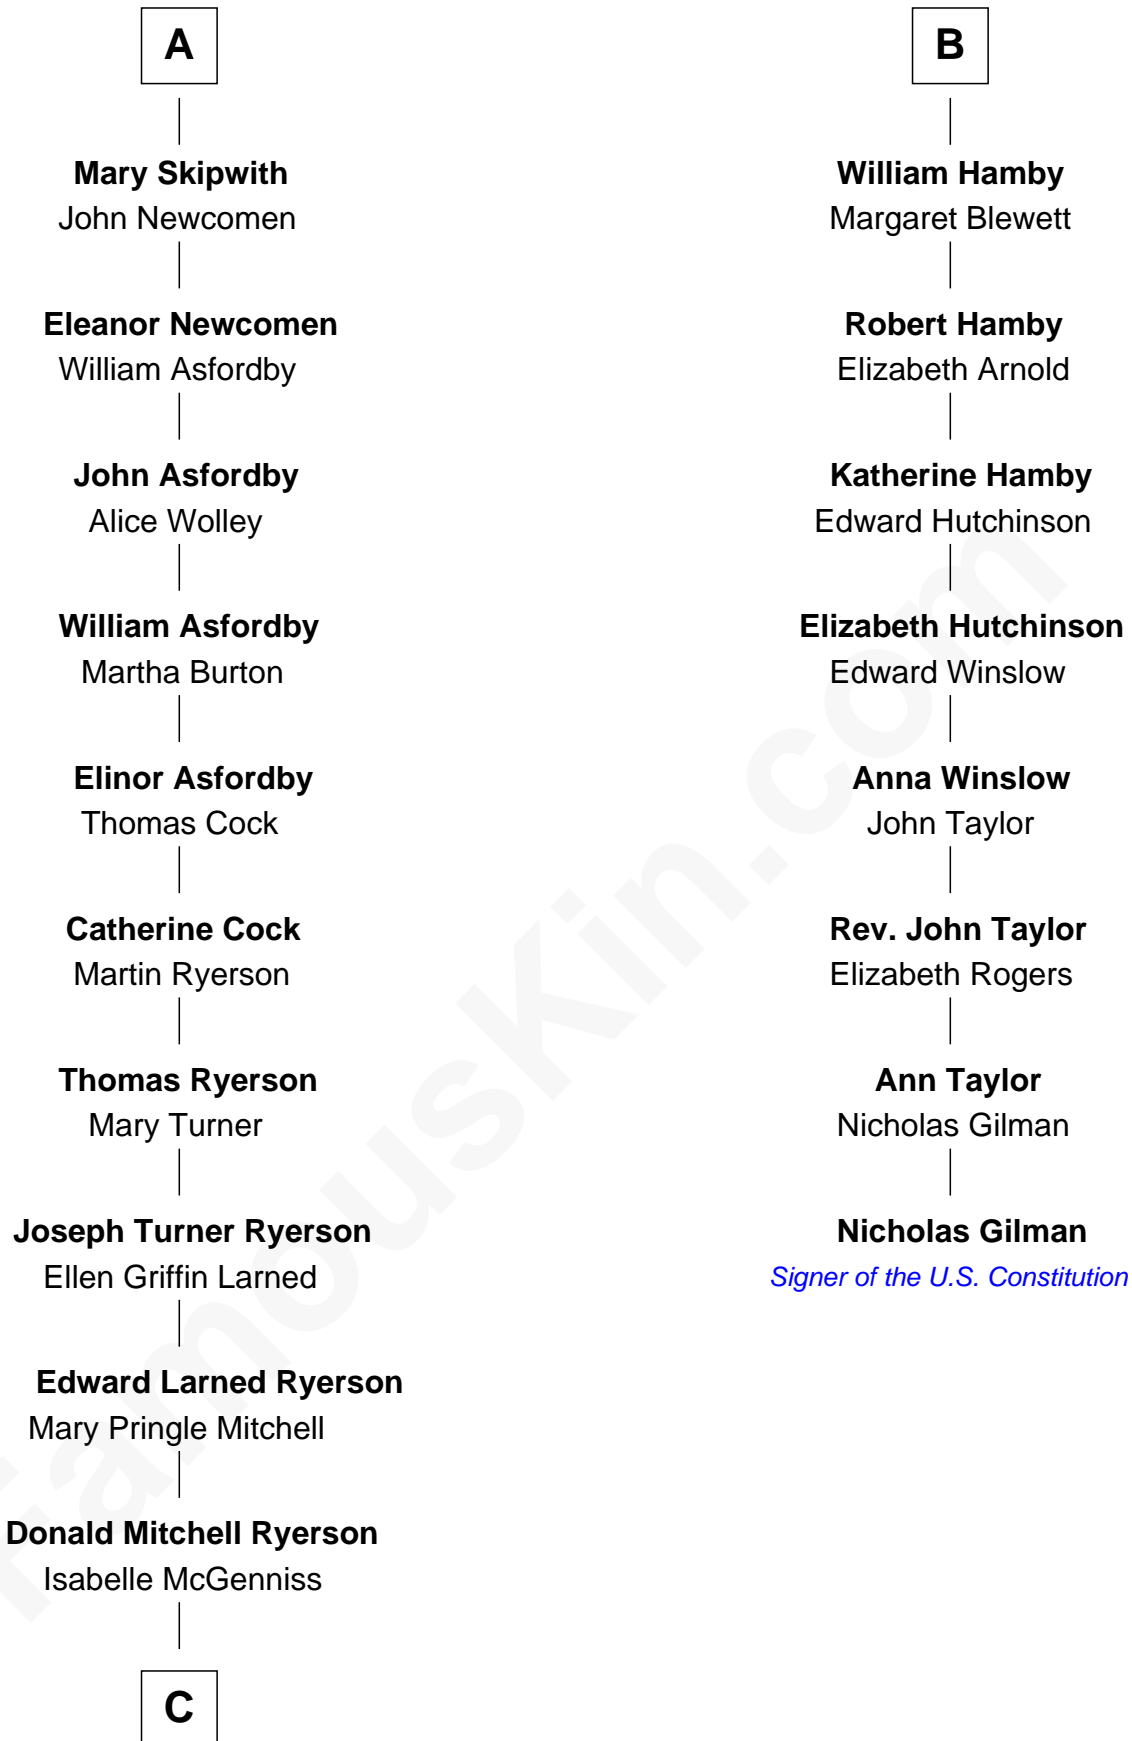

FamousKin.com Relationship Chart of

Paget Brewster

TV Actress

14th cousin 5 times removed of

Nicholas Gilman

Signer of the U.S. Constitution

John de Welles

Maud de Roos

John de Welles
Eleanor de Mowbray

Eudo de Welles
Maud de Greystoke

Sir Lionel de Welles
Joan de Waterton

Margaret de Welles
Sir Thomas Dymoke

Sir Lionel Dymoke
Joanna Griffith

Alice Dymoke
Sir William Skipwith

John Skipwith
Eleanor Kingston

A

Margery de Welles
Stephen le Scrope

Maude le Scrope
Sir Baldwin Freville

Margaret Freville
Sir Hugh Willoughby

Margery Willoughby
Sir Godfrey Hilton

Elizabeth Hilton
Richard Thimbleby

Anne Thimbleby
John Booth

Eleanor Booth
Edward Hamby

B

C

—
Joan Ryerson

George Washington Wales Brewster

—
Galen Brewster

Hathaway Tew