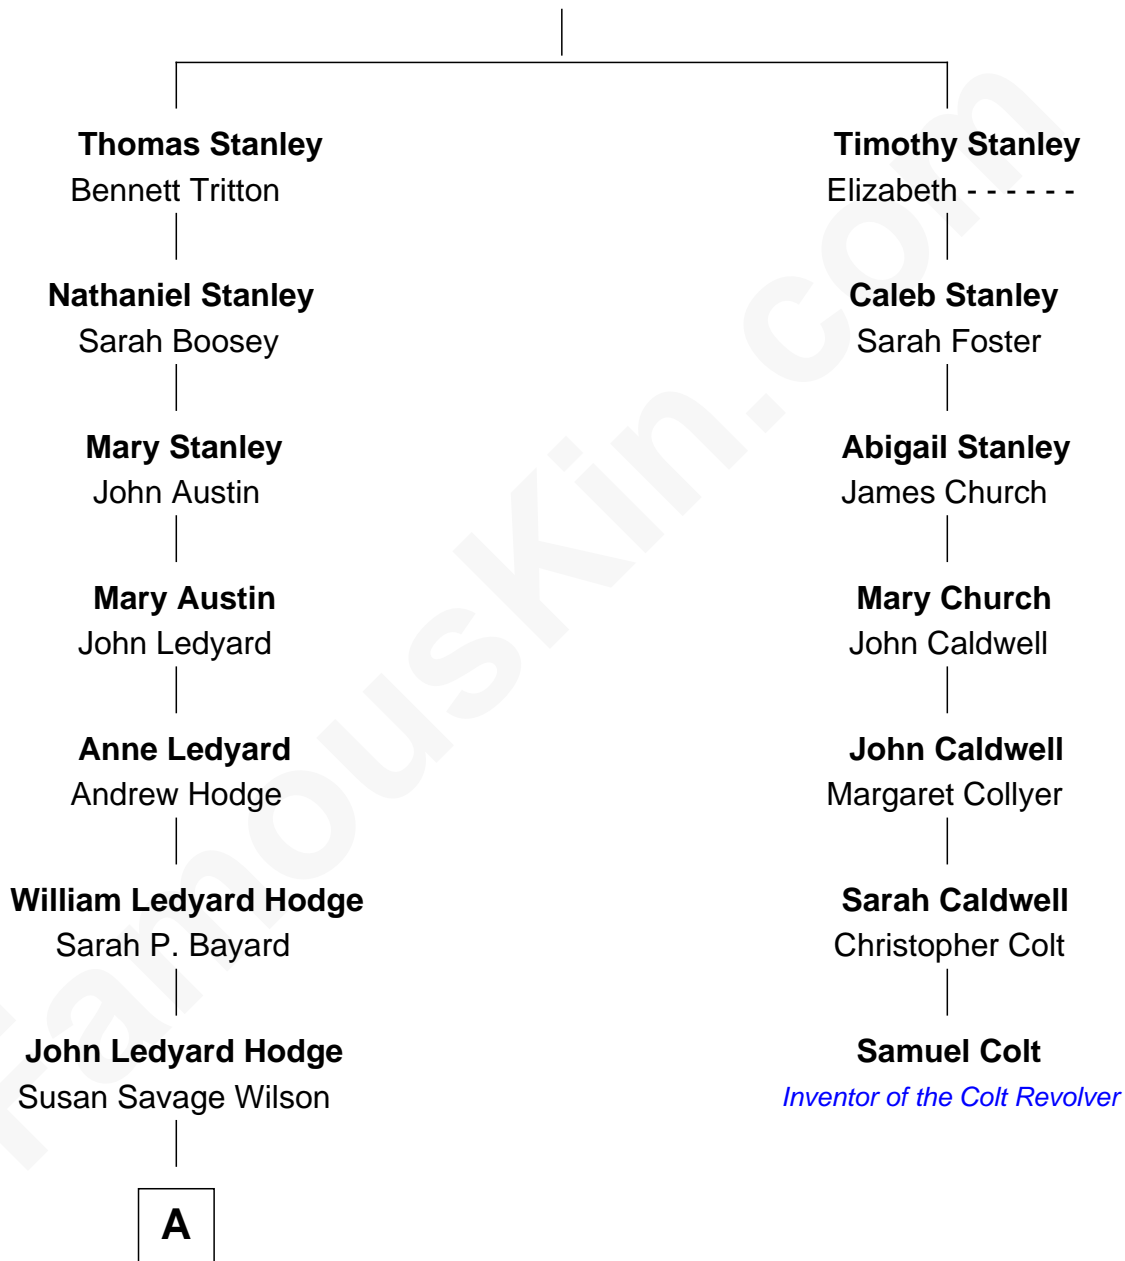

FamousKin.com Relationship Chart of

Paget Brewster

TV Actress

6th cousin 4 times removed of

Samuel Colt

Inventor of the Colt Revolver

Robert Stanley

A

—
Ellen Mackenzie Hodge

Dr. George Washington Wales Brewster

—
George Washington Wales Brewster

Joan Ryerson

—
Galen Brewster

Hathaway Tew

—
Paget Brewster

TV Actress