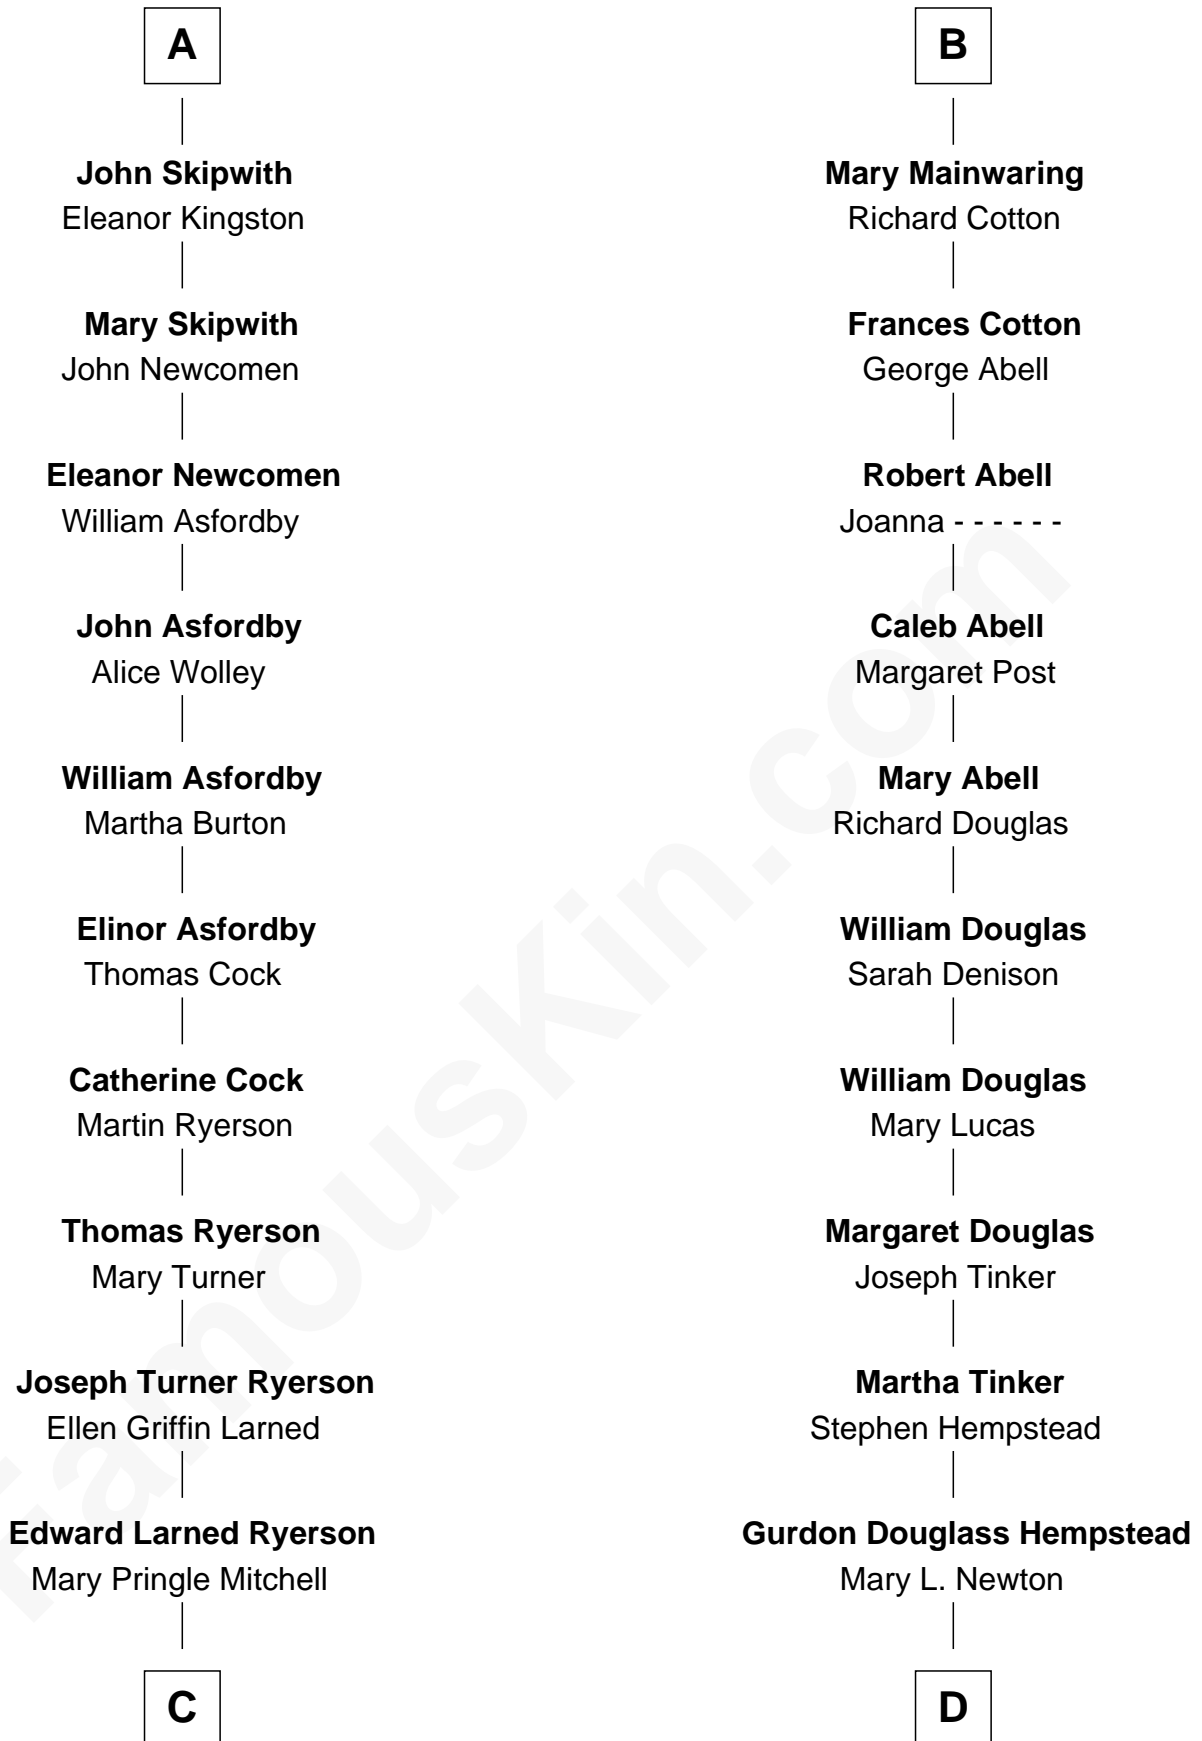

# FamousKin.com Relationship Chart of

**Paget Brewster**

*TV Actress*

20th cousin 1 time removed of

**Richard Gere**

*Movie Actor*

**Sir Thomas de Beauchamp**

Katherine de Mortimer

**C**

**Donald Mitchell Ryerson**

Isabelle McGenniss

**Joan Ryerson**

George Washington Wales Brewster

**Galen Brewster**

Hathaway Tew

**Paget Brewster**