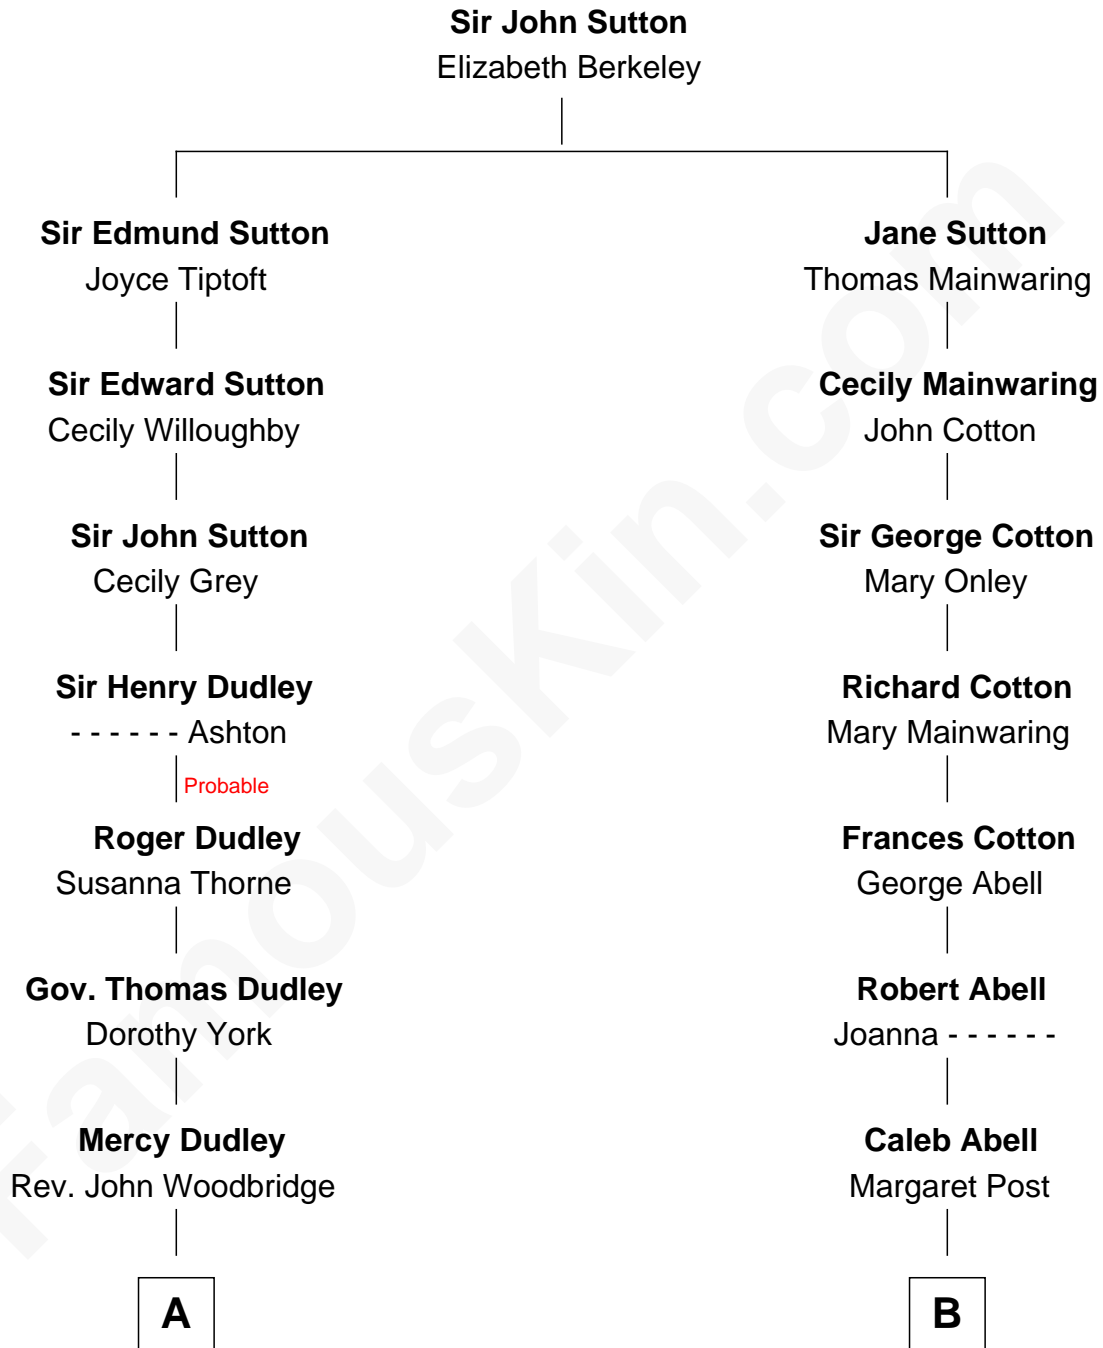

FamousKin.com Relationship Chart of

Paget Brewster

TV Actress

17th cousin 1 time removed of

Richard Gere

Movie Actor

C

—
Galen Brewster
Hathaway Tew

—
Paget Brewster
TV Actress

FamousKin.com