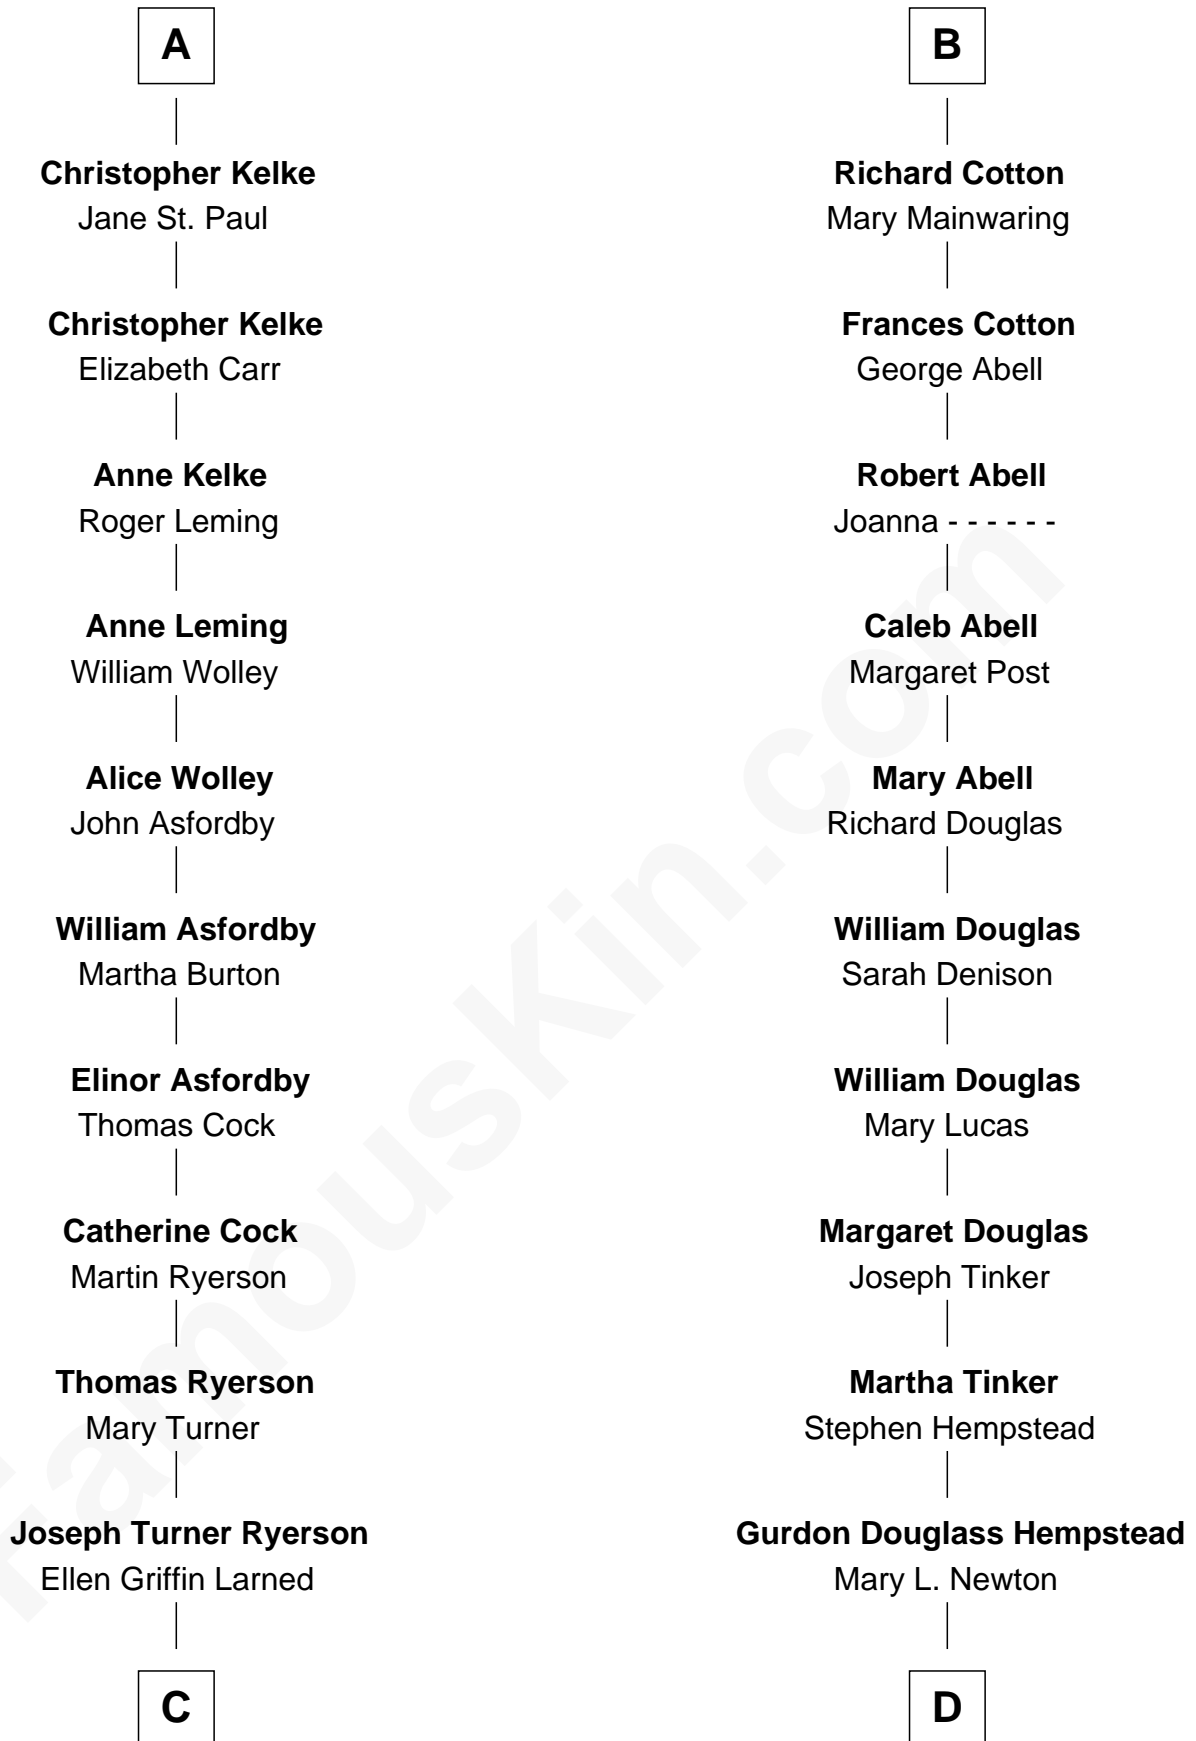

# FamousKin.com Relationship Chart of

**Paget Brewster**

*TV Actress*

21st cousin of

**Richard Gere**

*Movie Actor*

**Sir Philip le Despencer**

Joan de Cobham

**C**

**Edward Larned Ryerson**

Mary Pringle Mitchell

**Donald Mitchell Ryerson**

Isabelle McGenniss

**Joan Ryerson**

George Washington Wales Brewster

**Galen Brewster**