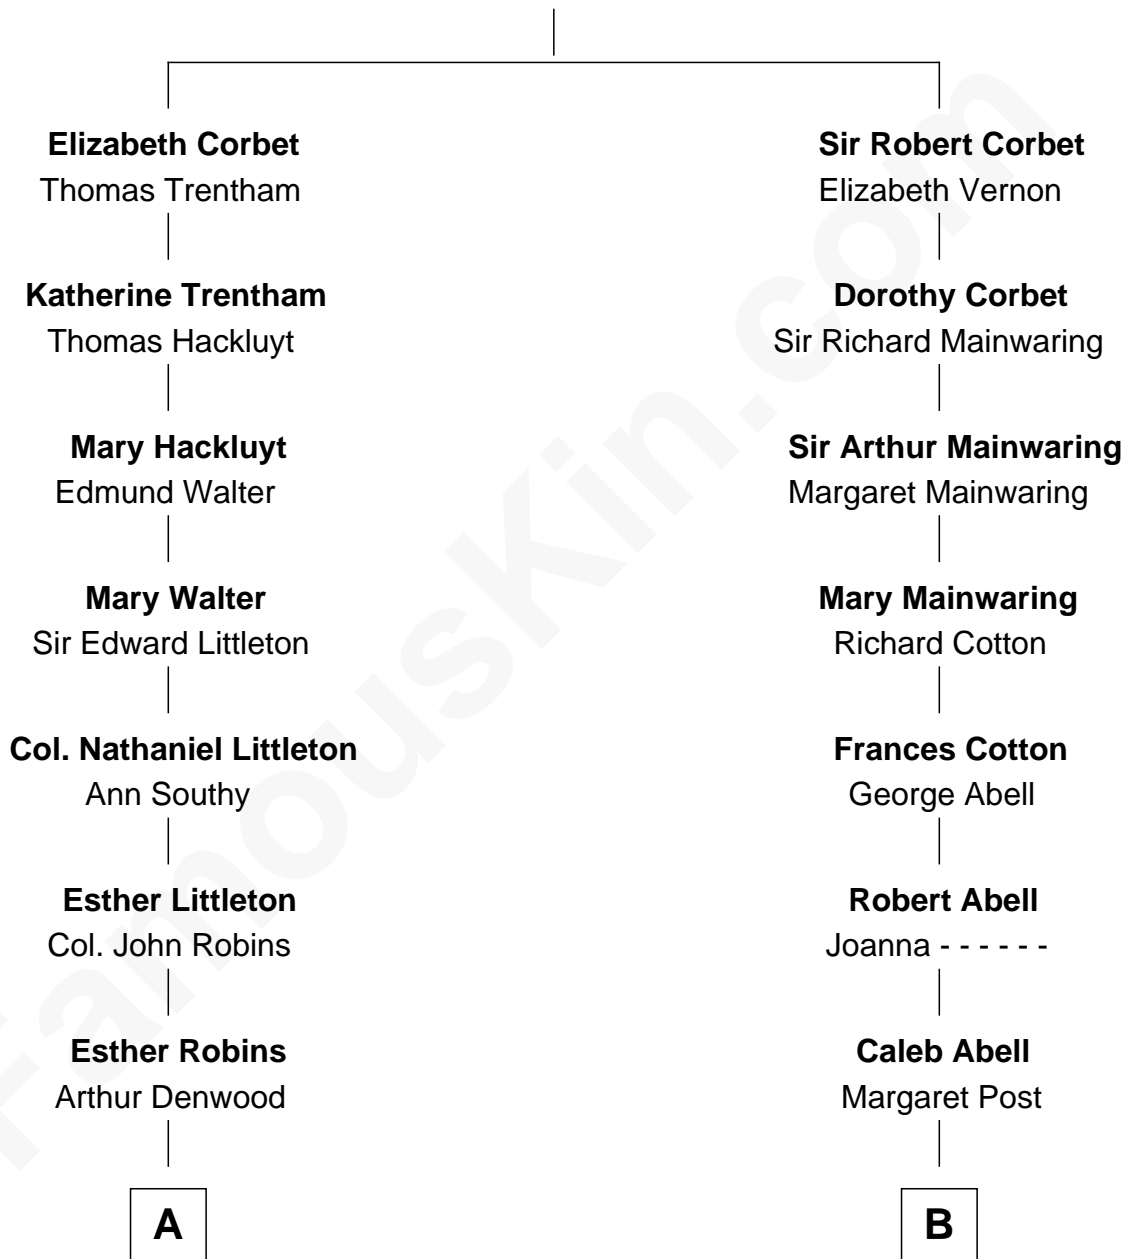

FamousKin.com Relationship Chart of

Paget Brewster

TV Actress

15th cousin 2 times removed of

Richard Gere

Movie Actor

Sir Richard Corbet

Elizabeth Devereux

Paget Brewster photo by [Jonathan Reilly](#) (CC BY-SA 2.0)

Richard Gere photo by [Francesco \(spaceodyssey\)](#) (CC BY 2.0)