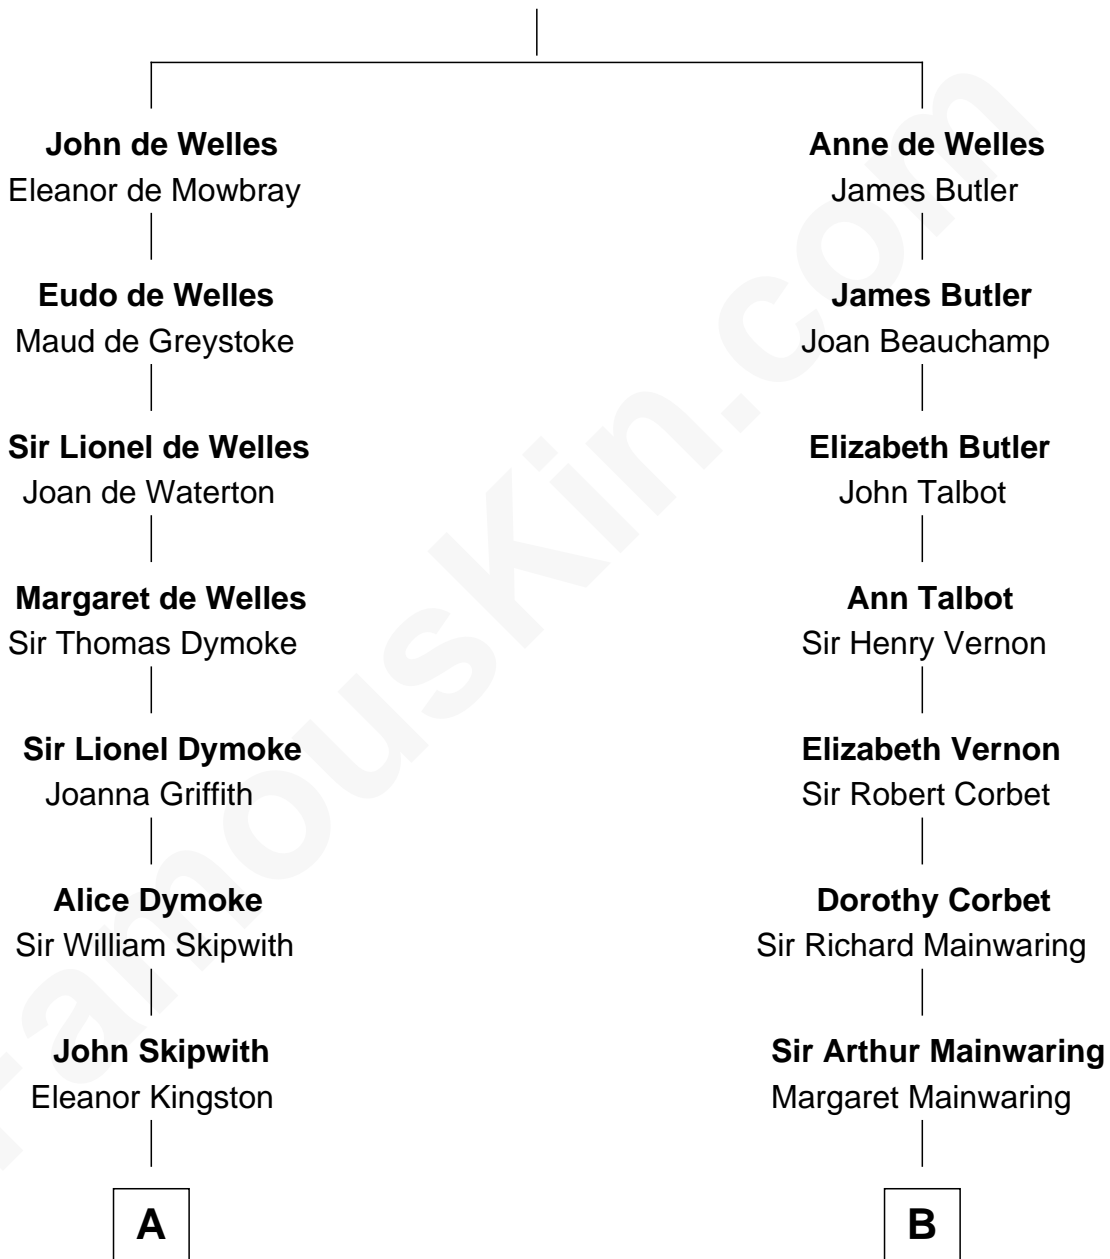

FamousKin.com Relationship Chart of

Paget Brewster

TV Actress

19th cousin 2 times removed of

Richard Gere

Movie Actor

John de Welles

Maud de Roos

C

Joan Ryerson
George Washington Wales Brewster

Galen Brewster
Hathaway Tew

Paget Brewster
TV Actress

D

Julia Anne Hempstead
Elisha Thomas Tiffany

Nelson Leroy Tiffany
Evaline Harriet Williams

William Stanton Tiffany
Anna Rebecca Stevens