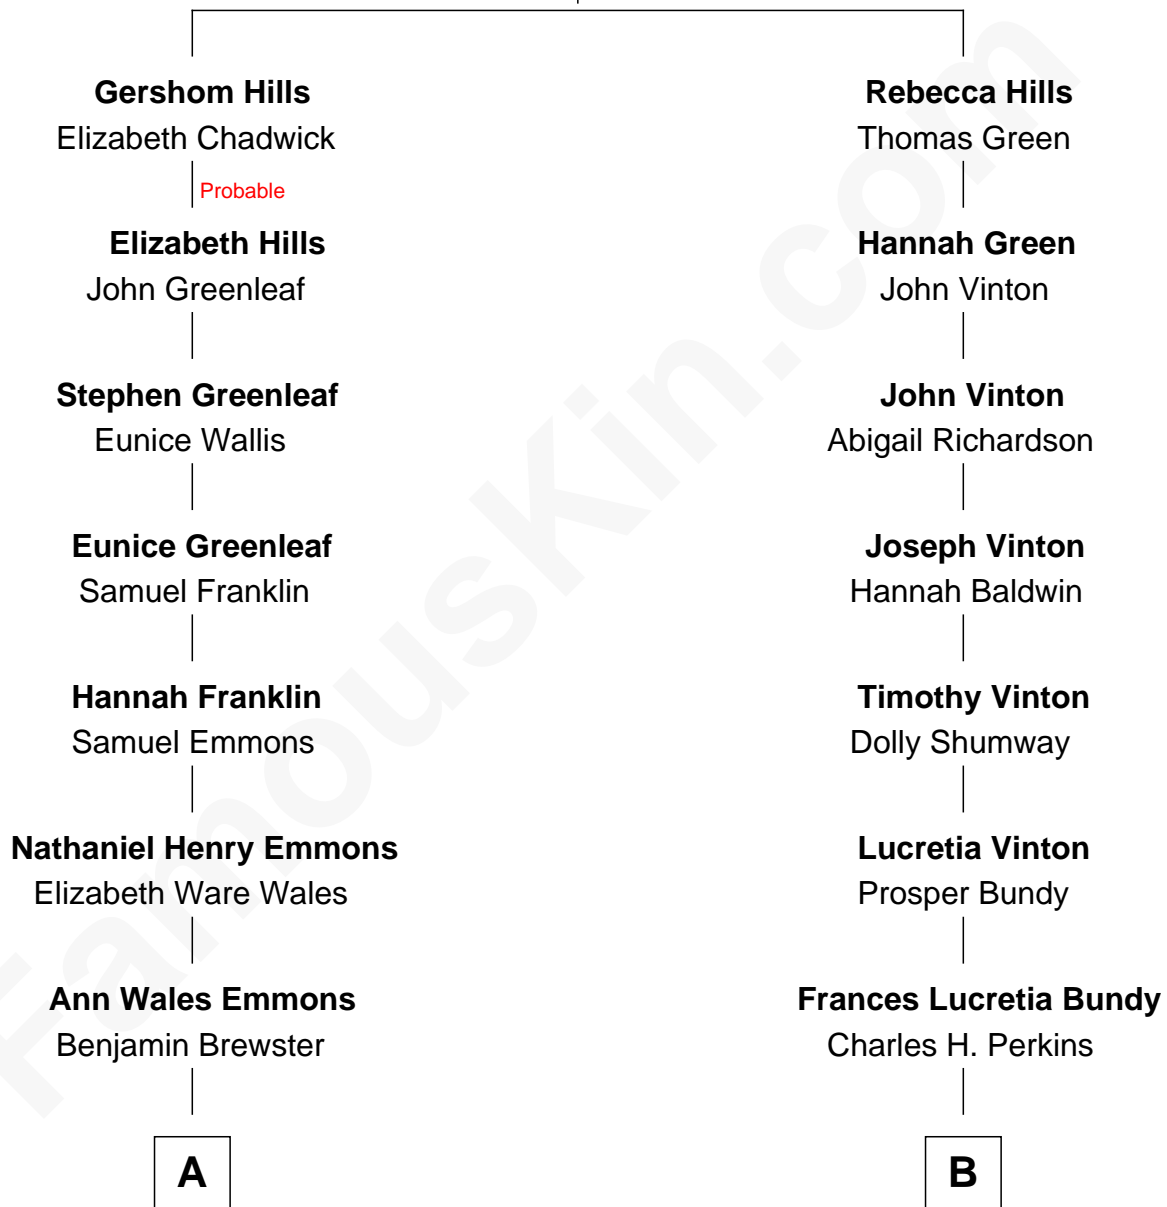

FamousKin.com Relationship Chart of

Paget Brewster

TV Actress

10th cousin 1 time removed of

Ben Affleck

Movie Actor

Joseph Hills

Rose Clark

A

Dr. George Washington Wales Brewster

Ellen Mackenzie Hodge

George Washington Wales Brewster

Joan Ryerson

Galen Brewster

Hathaway Tew

Paget Brewster