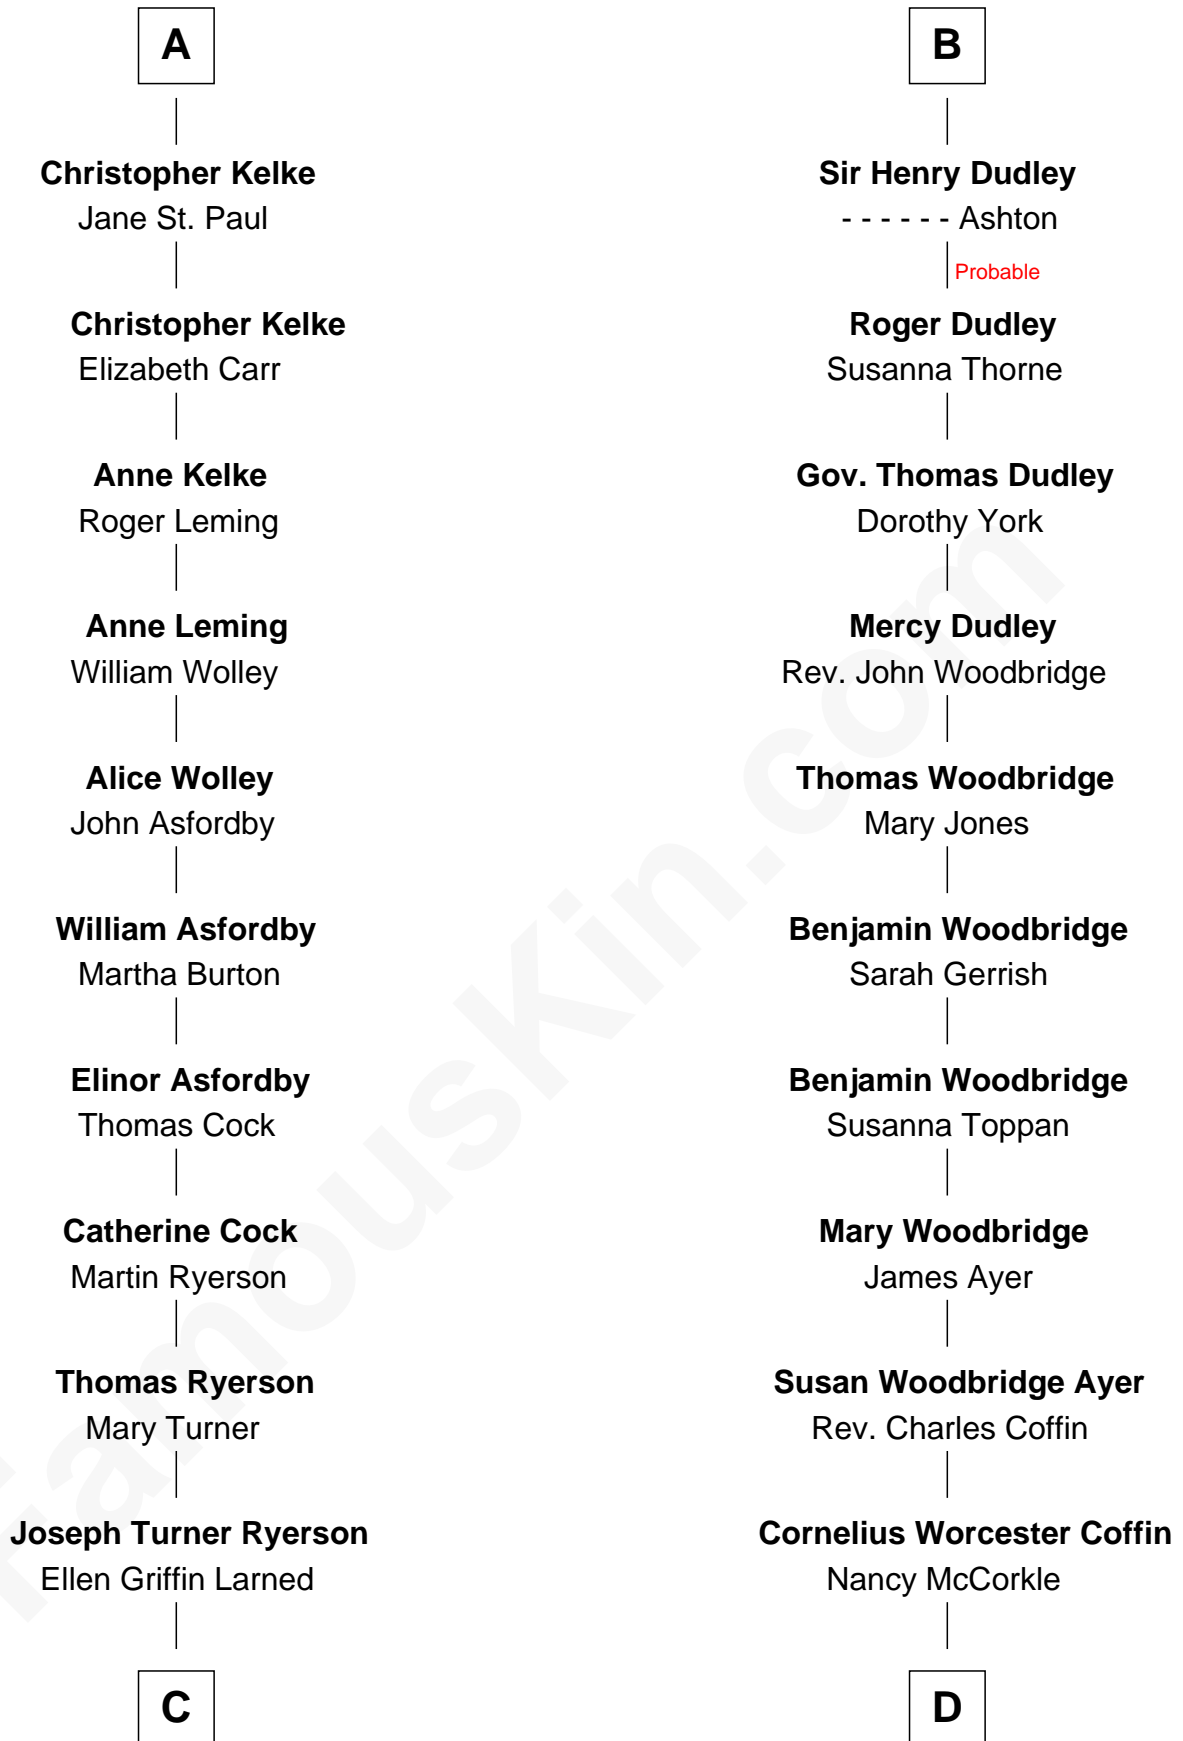

**FamousKin.com**  
**Relationship Chart of**  
**Paget Brewster**  
*TV Actress*

19th cousin 2 times removed of  
**Tennessee Williams**  
*Author of A Streetcar Named Desire*

**C**

**Edward Larned Ryerson**

Mary Pringle Mitchell

**Donald Mitchell Ryerson**

Isabelle McGenniss

**Joan Ryerson**

George Washington Wales Brewster

**Galen Brewster**

Hathaway Tew

**Paget Brewster**

*TV Actress*

**D**

**Isabelle Coffin**

Thomas Lanier Williams

**Cornelius Coffin Williams**

Edwina Dakin

**Tennessee Williams**

*Author of A Streetcar Named Desire*