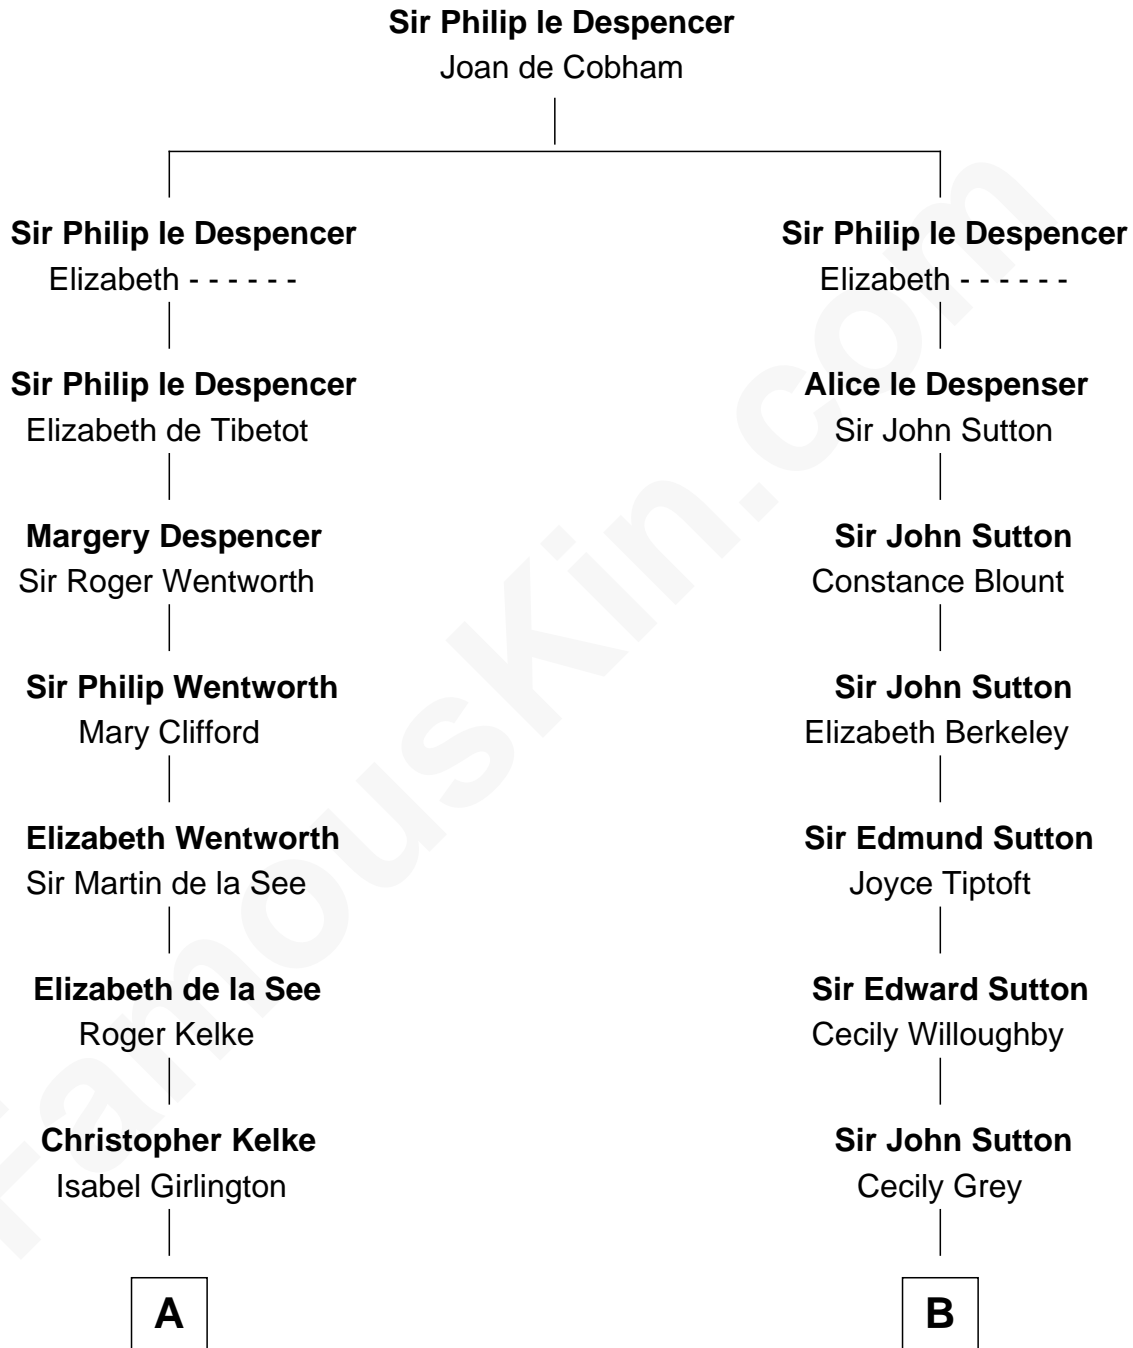

**FamousKin.com**  
**Relationship Chart of**  
**Paget Brewster**  
*TV Actress*

19th cousin 2 times removed of  
**Tennessee Williams**  
*Author of A Streetcar Named Desire*

**C**

**Edward Larned Ryerson**

Mary Pringle Mitchell

**Donald Mitchell Ryerson**

Isabelle McGenniss

**Joan Ryerson**

George Washington Wales Brewster

**Galen Brewster**

Hathaway Tew

**Paget Brewster**