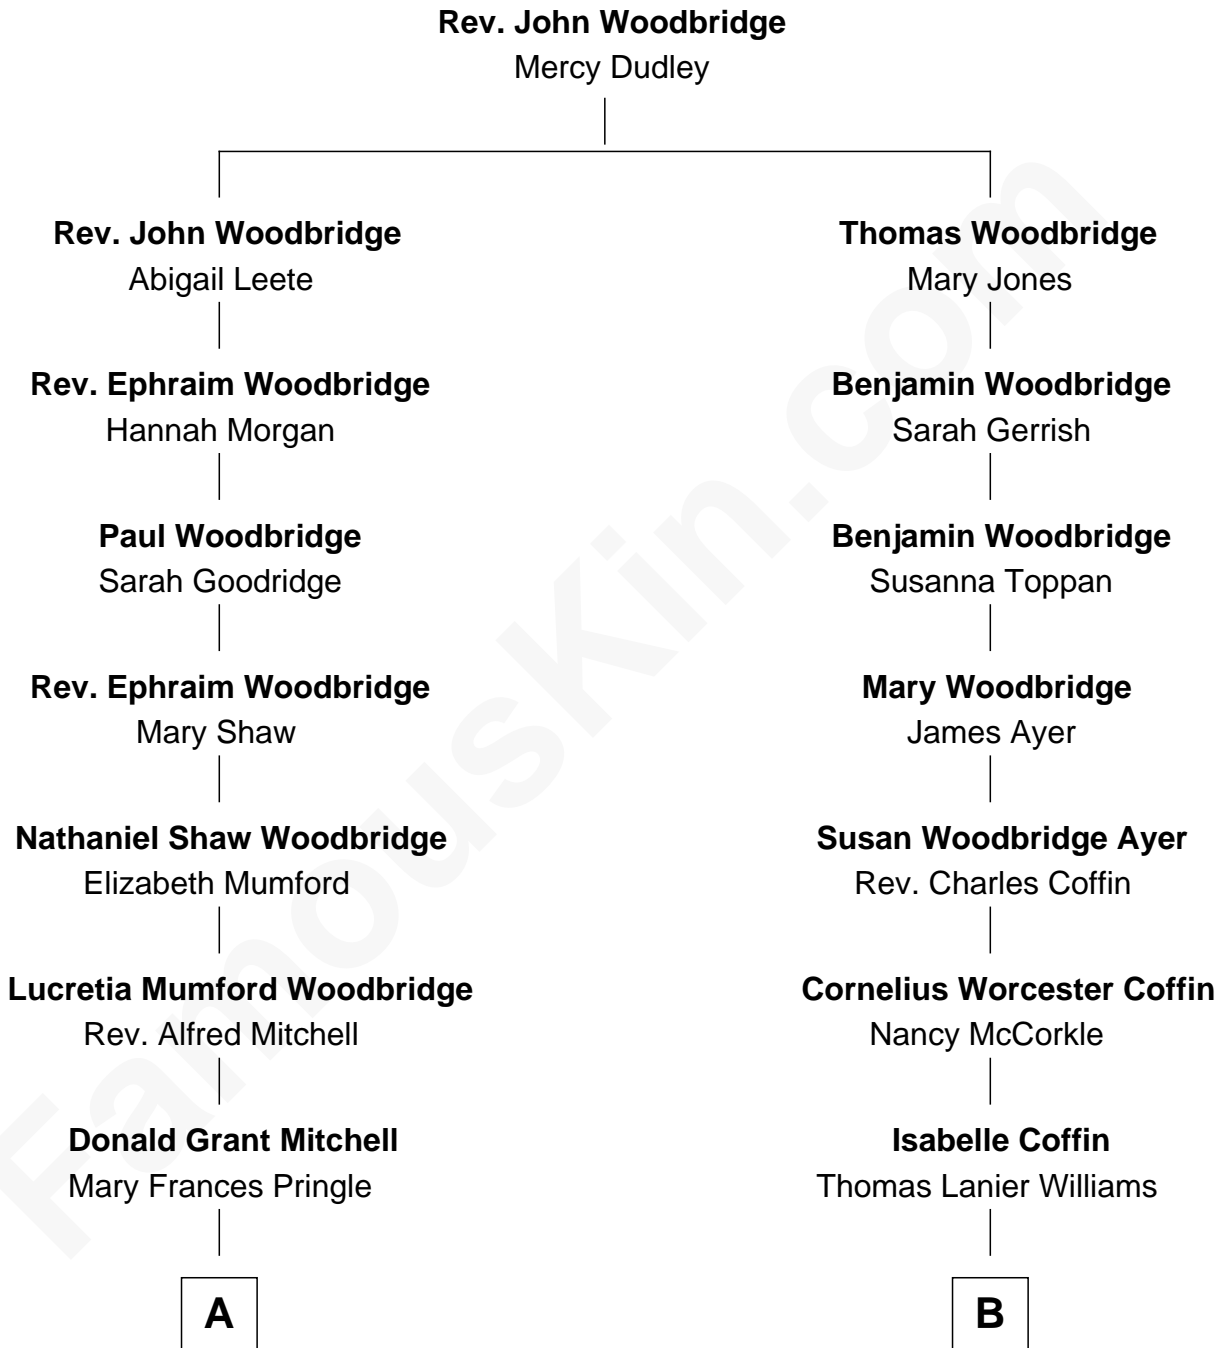

FamousKin.com
Relationship Chart of
Paget Brewster
TV Actress

8th cousin 3 times removed of
Tennessee Williams
Author of A Streetcar Named Desire

A

Mary Pringle Mitchell
Edward Larned Ryerson

Donald Mitchell Ryerson
Isabelle McGenniss

Joan Ryerson
George Washington Wales Brewster

Galen Brewster
Hathaway Tew

Paget Brewster
TV Actress

B

Cornelius Coffin Williams
Edwina Dakin

Tennessee Williams
Author of A Streetcar Named Desire