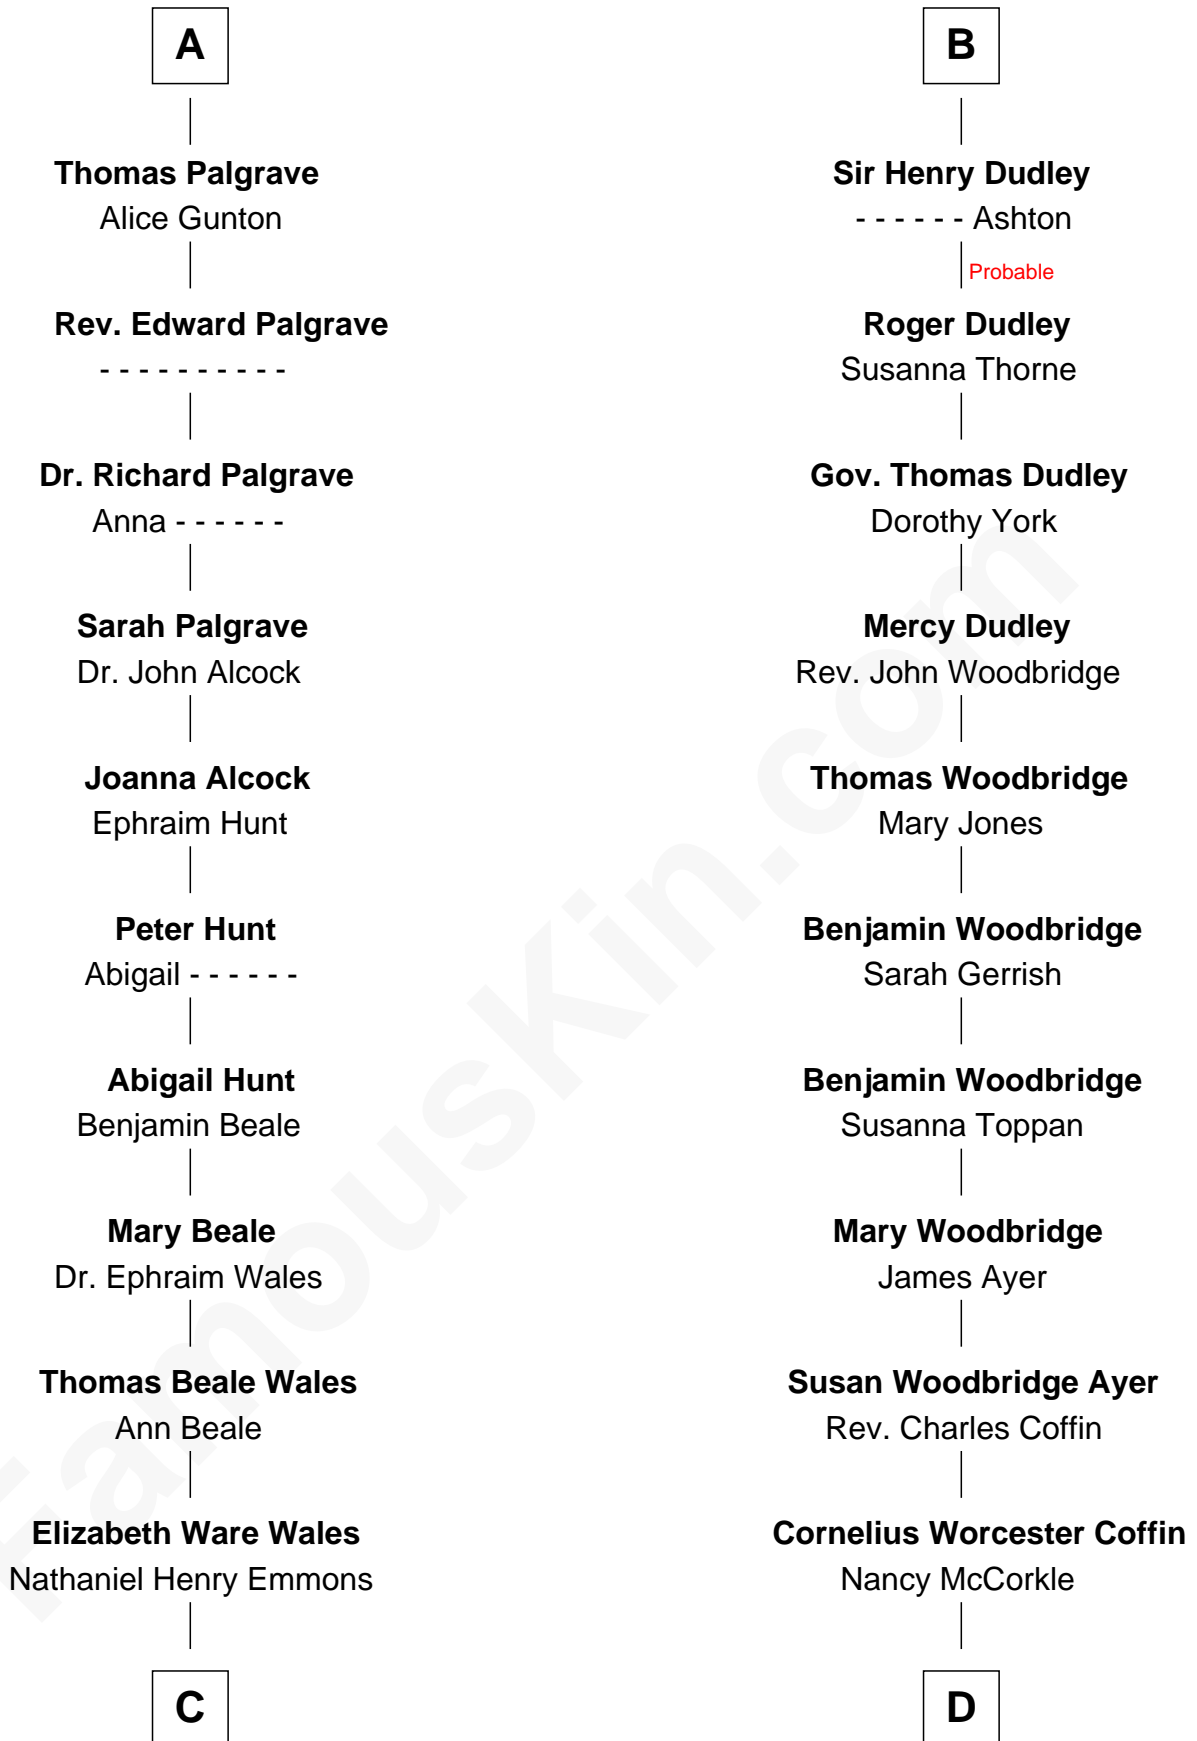

FamousKin.com
Relationship Chart of
Paget Brewster
TV Actress

19th cousin 2 times removed of
Tennessee Williams
Author of A Streetcar Named Desire

C

Ann Wales Emmons

Benjamin Brewster

Dr. George Washington Wales Brewster

Ellen Mackenzie Hodge

George Washington Wales Brewster

Joan Ryerson

Galen Brewster

Hathaway Tew

Paget Brewster

TV Actress

D