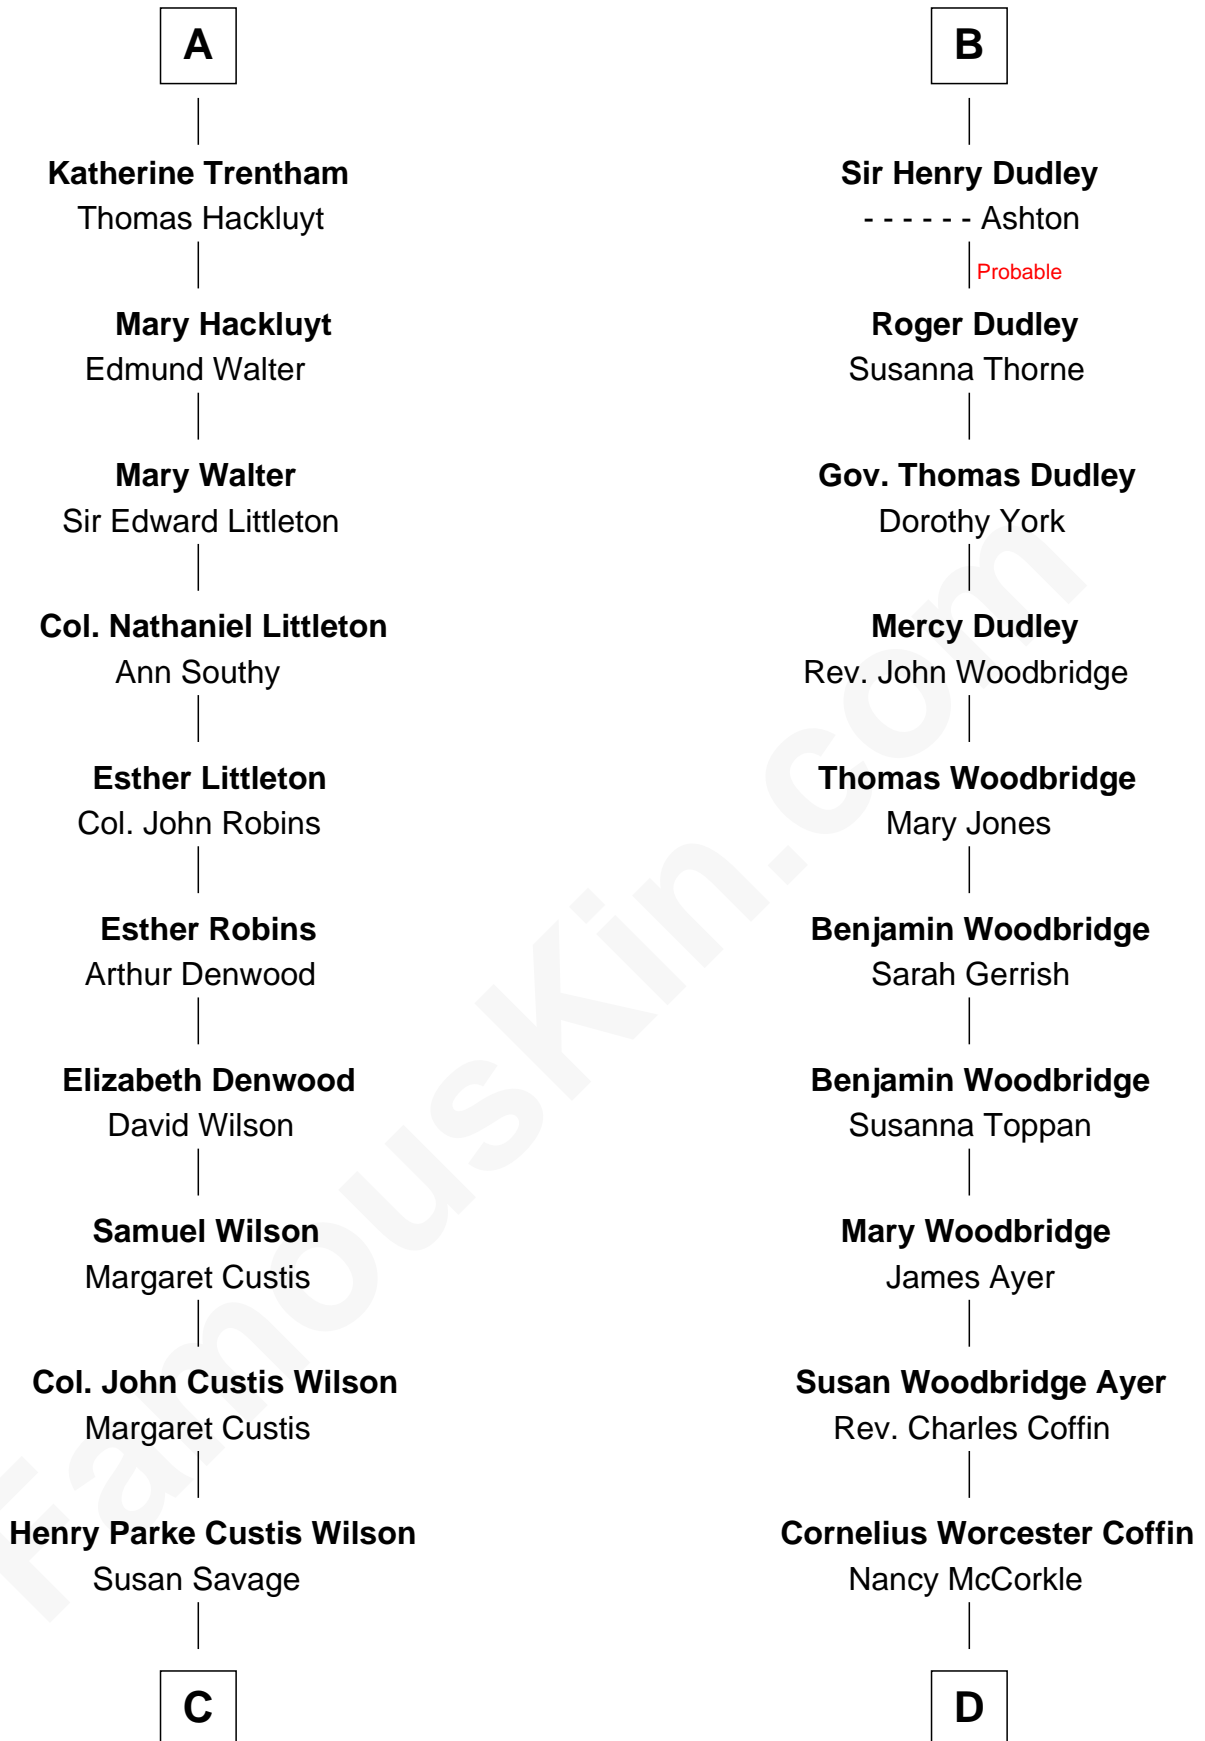

FamousKin.com
Relationship Chart of
Paget Brewster
TV Actress

19th cousin 2 times removed of
Tennessee Williams
Author of A Streetcar Named Desire

C

Susan Savage Wilson

John Ledyard Hodge

Ellen Mackenzie Hodge

Dr. George Washington Wales Brewster

George Washington Wales Brewster

Joan Ryerson

Galen Brewster

Hathaway Tew

Paget Brewster

TV Actress

D