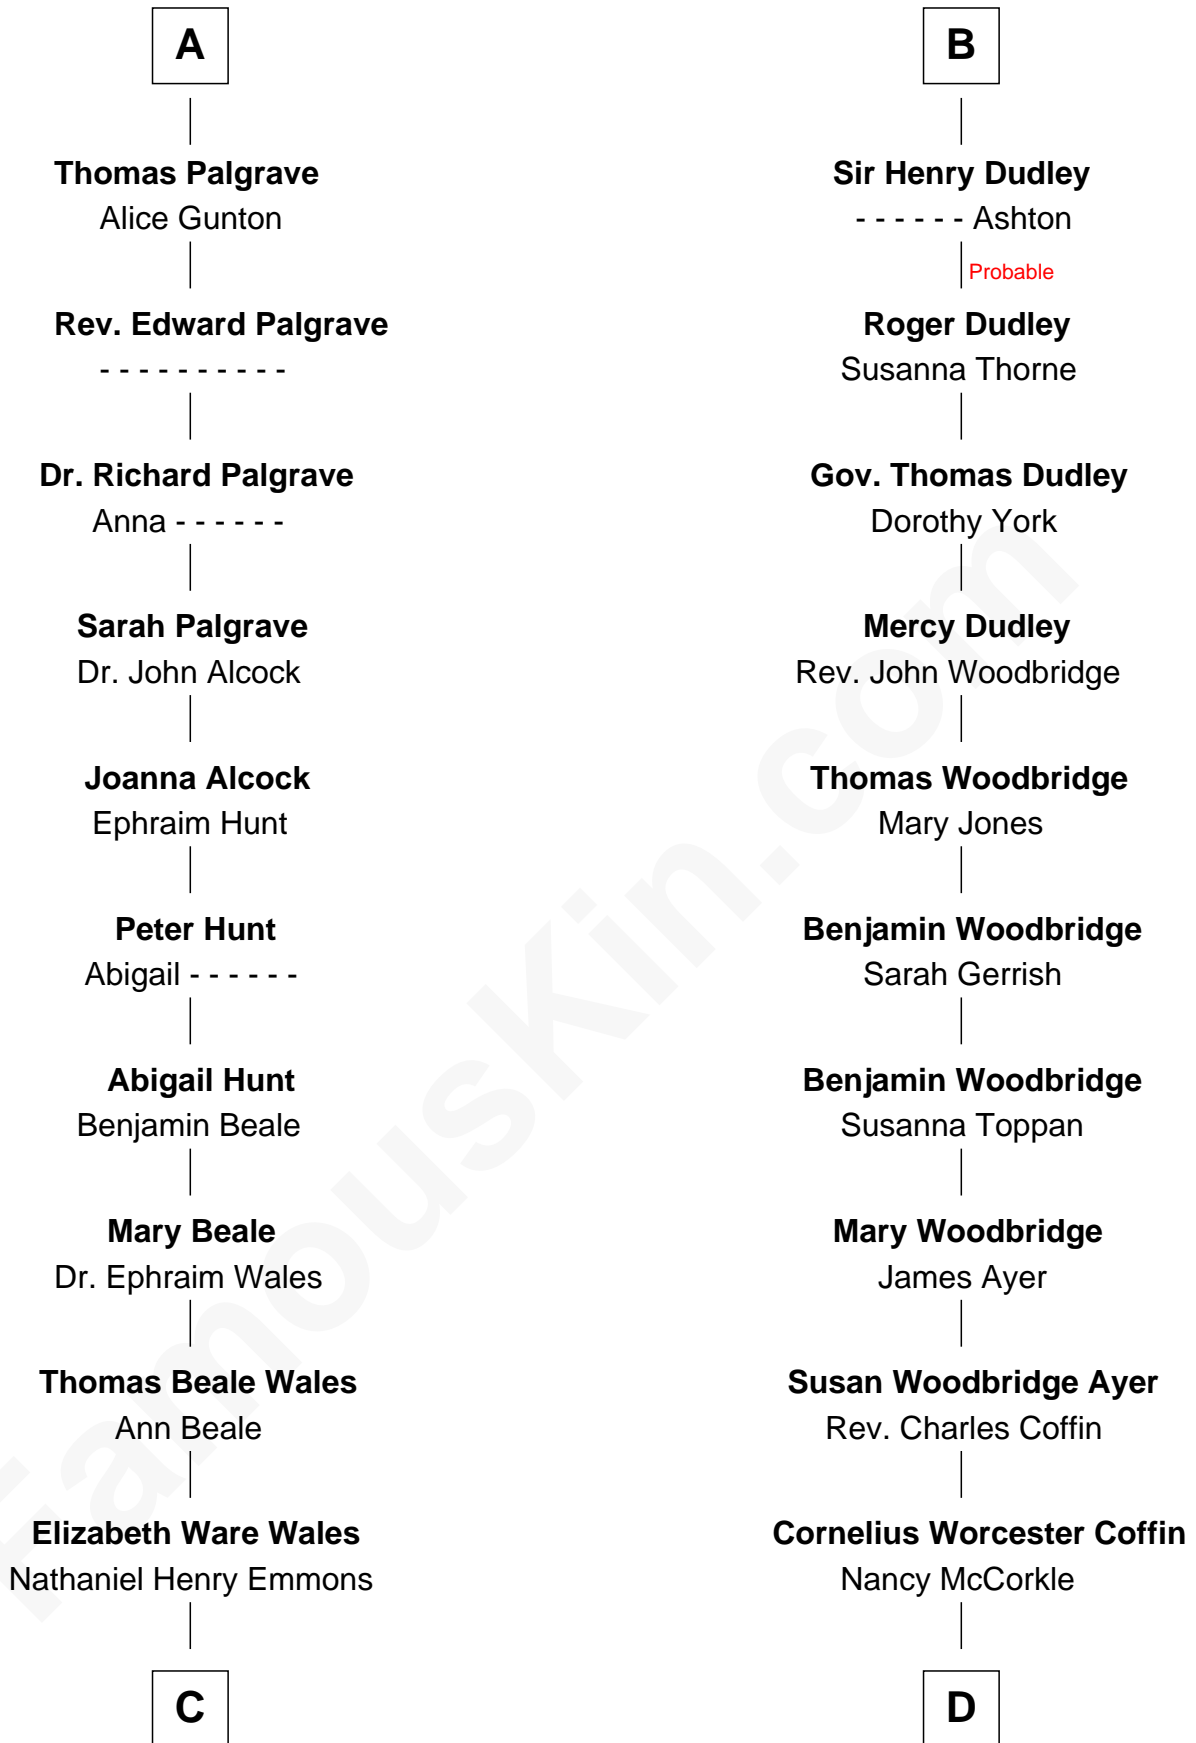

FamousKin.com
Relationship Chart of
Paget Brewster
TV Actress

19th cousin 2 times removed of
Tennessee Williams
Author of A Streetcar Named Desire

C

Ann Wales Emmons

Benjamin Brewster

Dr. George Washington Wales Brewster

Ellen Mackenzie Hodge

George Washington Wales Brewster

Joan Ryerson

Galen Brewster

Hathaway Tew

Paget Brewster

TV Actress

D

Isabelle Coffin

Thomas Lanier Williams

Cornelius Coffin Williams

Edwina Dakin

Tennessee Williams

Author of A Streetcar Named Desire