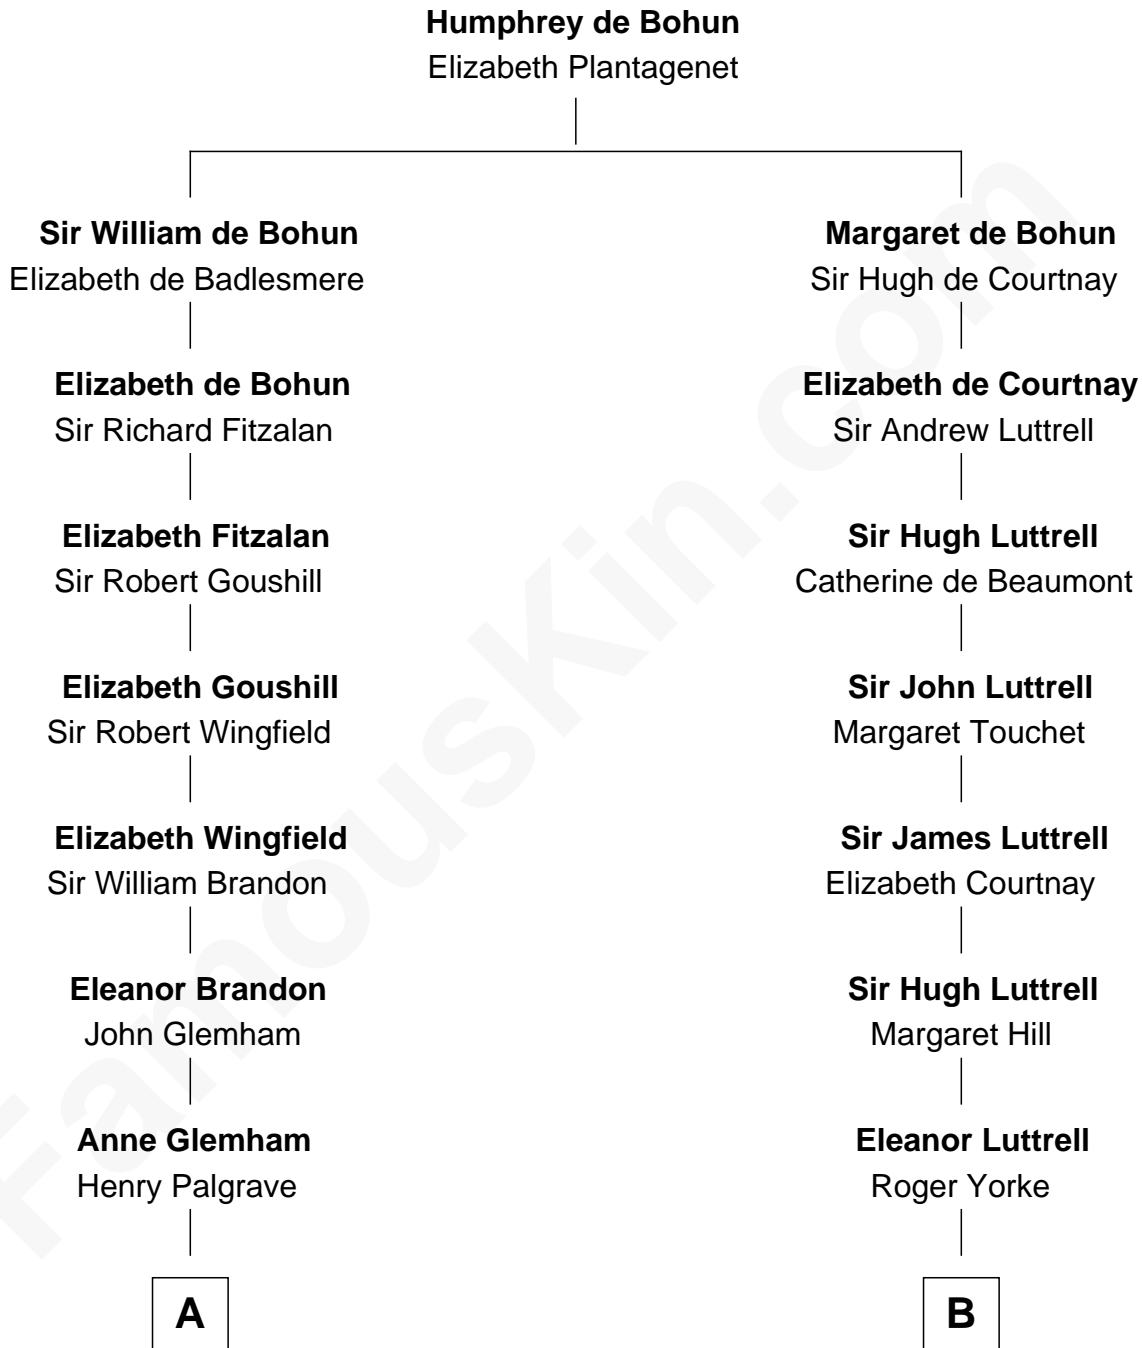

FamousKin.com
Relationship Chart of
Paget Brewster
TV Actress

19th cousin 2 times removed of
Tennessee Williams
Author of A Streetcar Named Desire

C

Ann Wales Emmons

Benjamin Brewster

Dr. George Washington Wales Brewster

Ellen Mackenzie Hodge

George Washington Wales Brewster

Joan Ryerson

Galen Brewster

Hathaway Tew

Paget Brewster

TV Actress

D