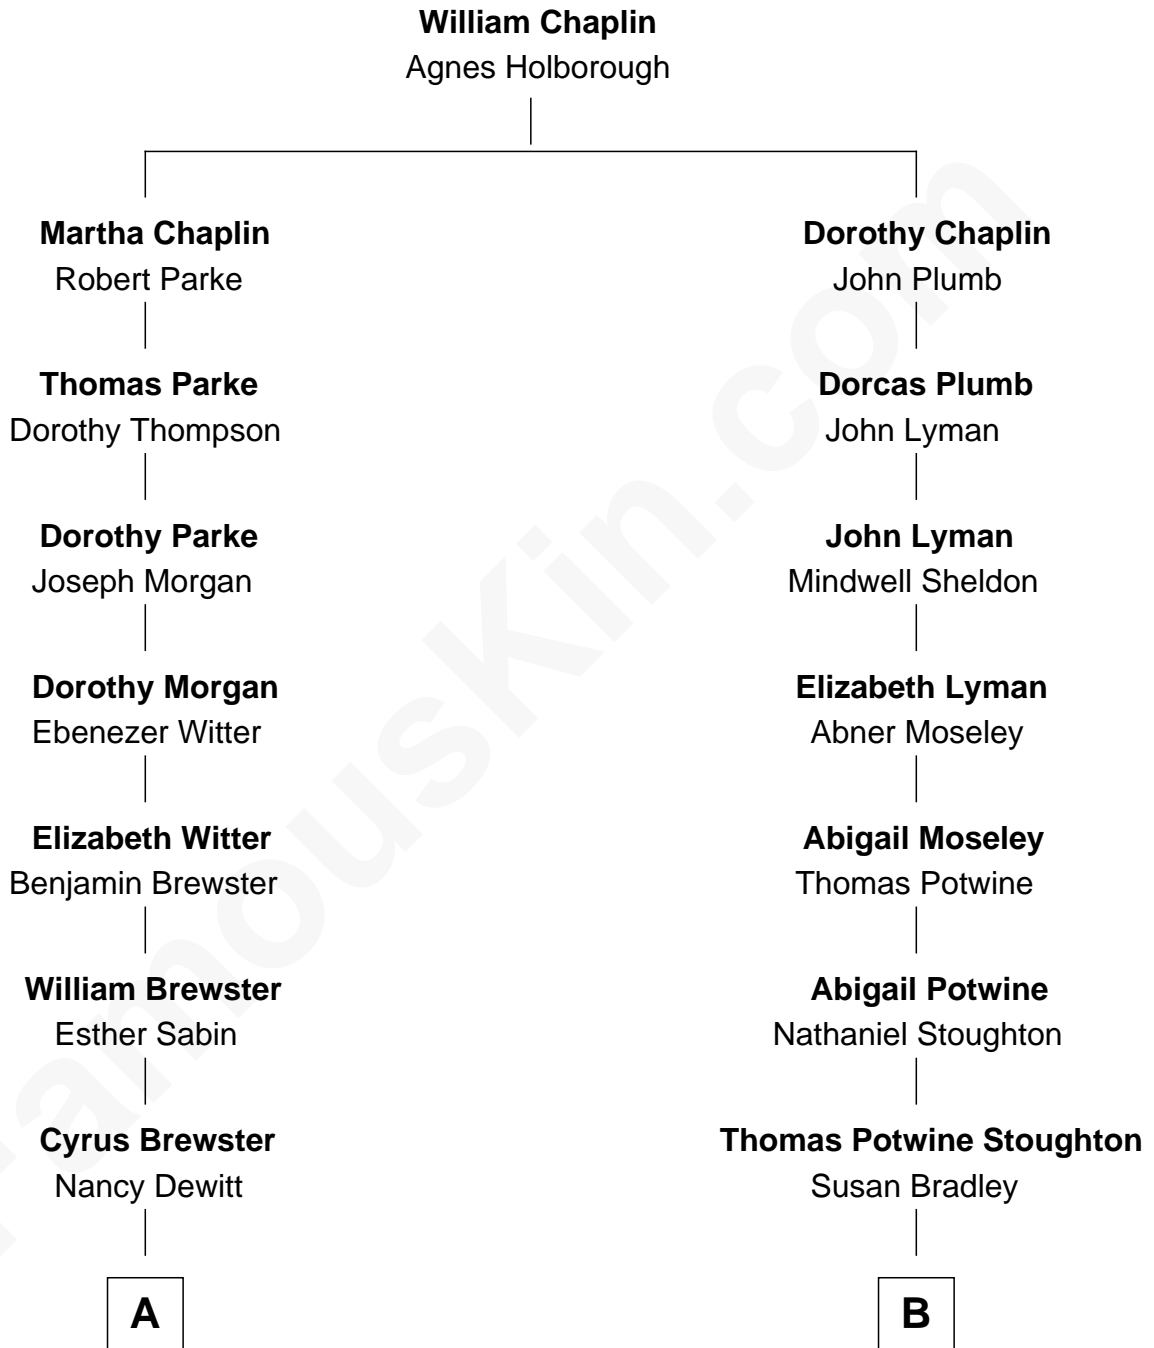

FamousKin.com
Relationship Chart of
Paget Brewster
TV Actress

10th cousin 2 times removed of

Dr. Benjamin Spock
American Pediatrician and Author on Child Care

A

Benjamin Brewster

Sarah French

Benjamin Brewster

Ann Wales Emmons

Dr. George Washington Wales Brewster

Ellen Mackenzie Hodge

George Washington Wales Brewster

Joan Ryerson

Galen Brewster

Hathaway Tew

Paget Brewster