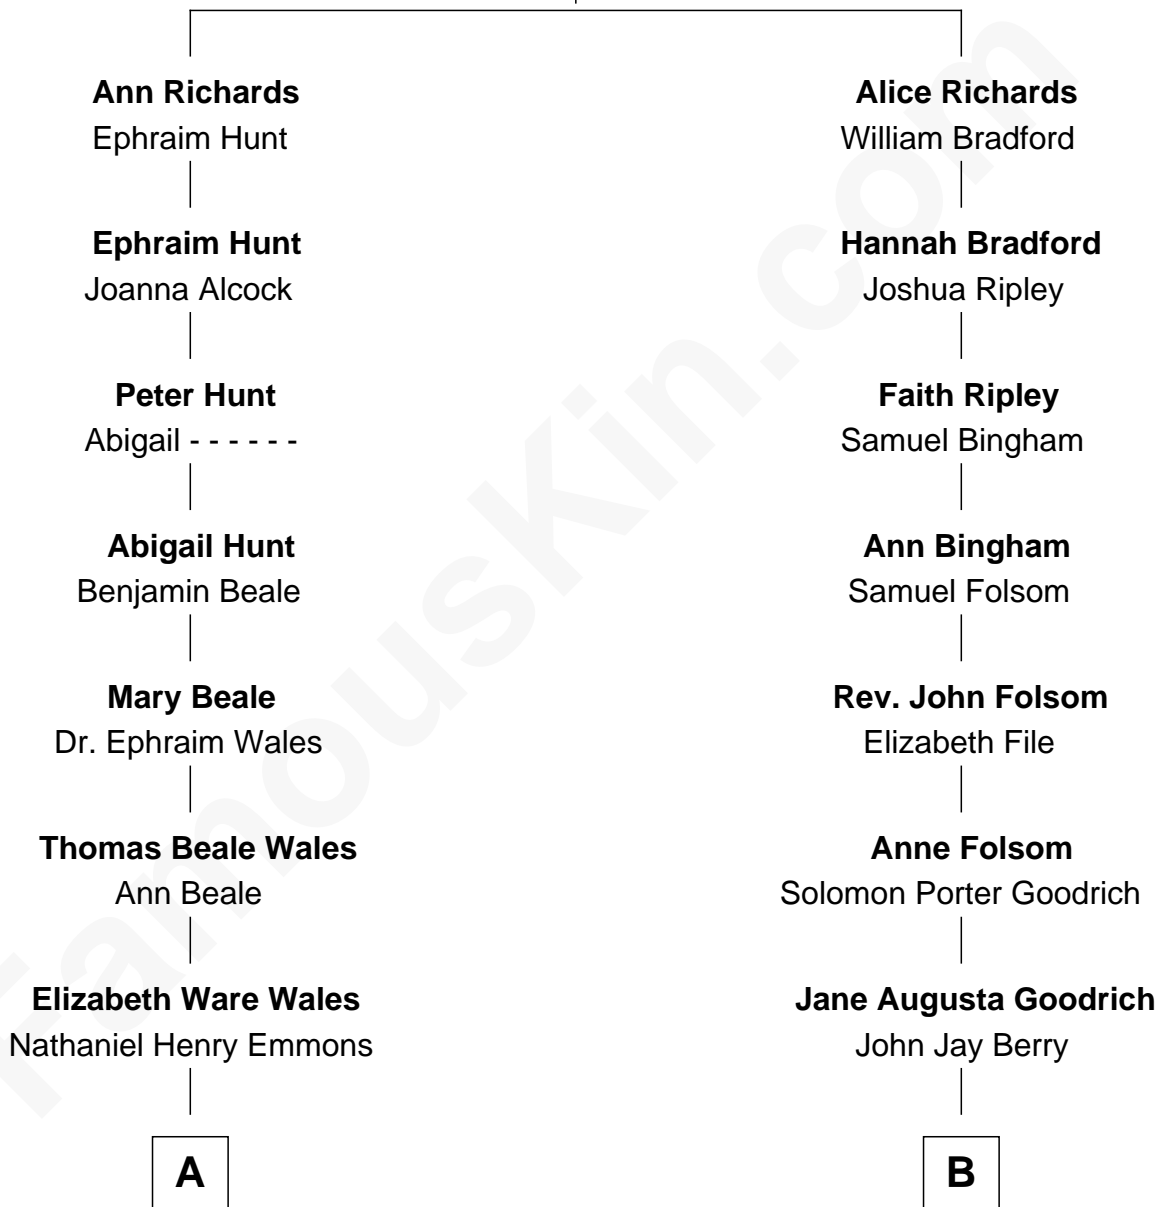

FamousKin.com Relationship Chart of

Paget Brewster

TV Actress

11th cousin of

Sally Field

TV and Movie Actress

Thomas Richards

Welthian - - - - -

A

Ann Wales Emmons

Benjamin Brewster

Dr. George Washington Wales Brewster

Ellen Mackenzie Hodge

George Washington Wales Brewster

Joan Ryerson

Galen Brewster

Hathaway Tew

Paget Brewster

TV Actress

B

Alexander M. Berry

Rachel Benson

Charlotte Berry

John Quincy Field