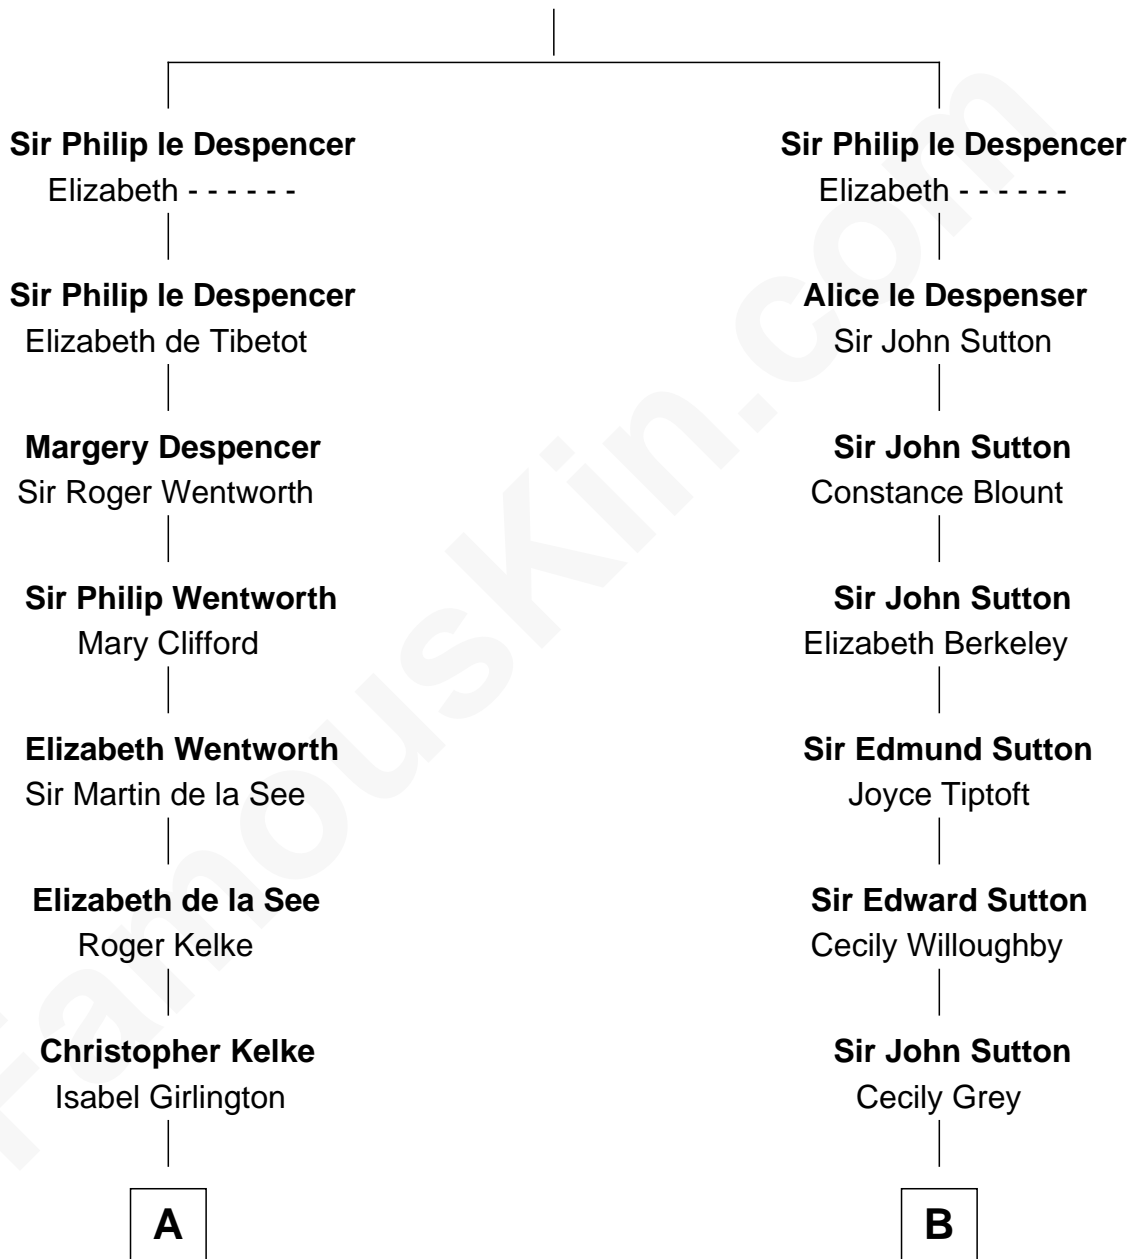

FamousKin.com

Relationship Chart of

Paget Brewster

TV Actress

19th cousin 2 times removed of

Humphrey Bogart

Movie Actor

Sir Philip le Despencer

Joan de Cobham

C

Edward Larned Ryerson

Mary Pringle Mitchell

Donald Mitchell Ryerson

Isabelle McGenniss

Joan Ryerson

George Washington Wales Brewster