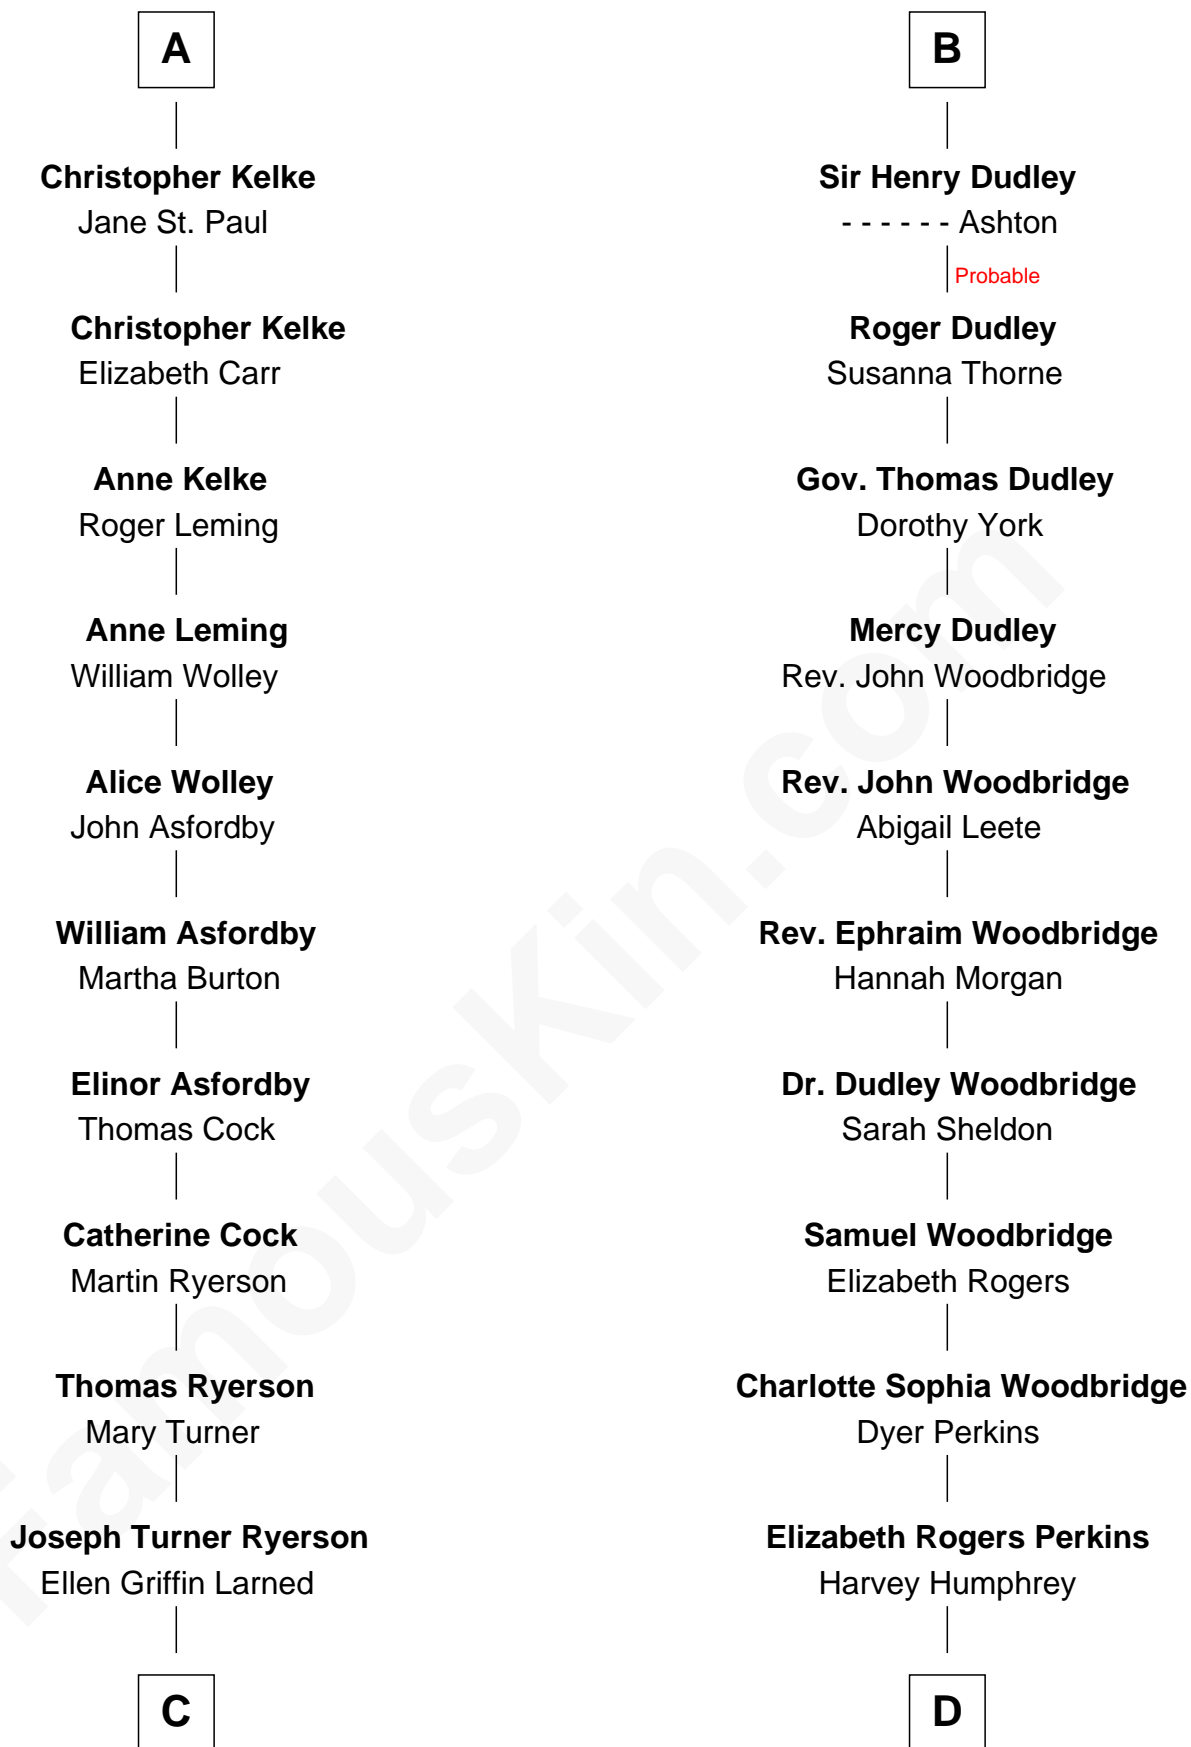

FamousKin.com

Relationship Chart of

Paget Brewster

TV Actress

19th cousin 2 times removed of

Humphrey Bogart

Movie Actor

Sir Philip le Despencer

Joan de Cobham

C

Edward Larned Ryerson

Mary Pringle Mitchell

Donald Mitchell Ryerson

Isabelle McGenniss

Joan Ryerson

George Washington Wales Brewster