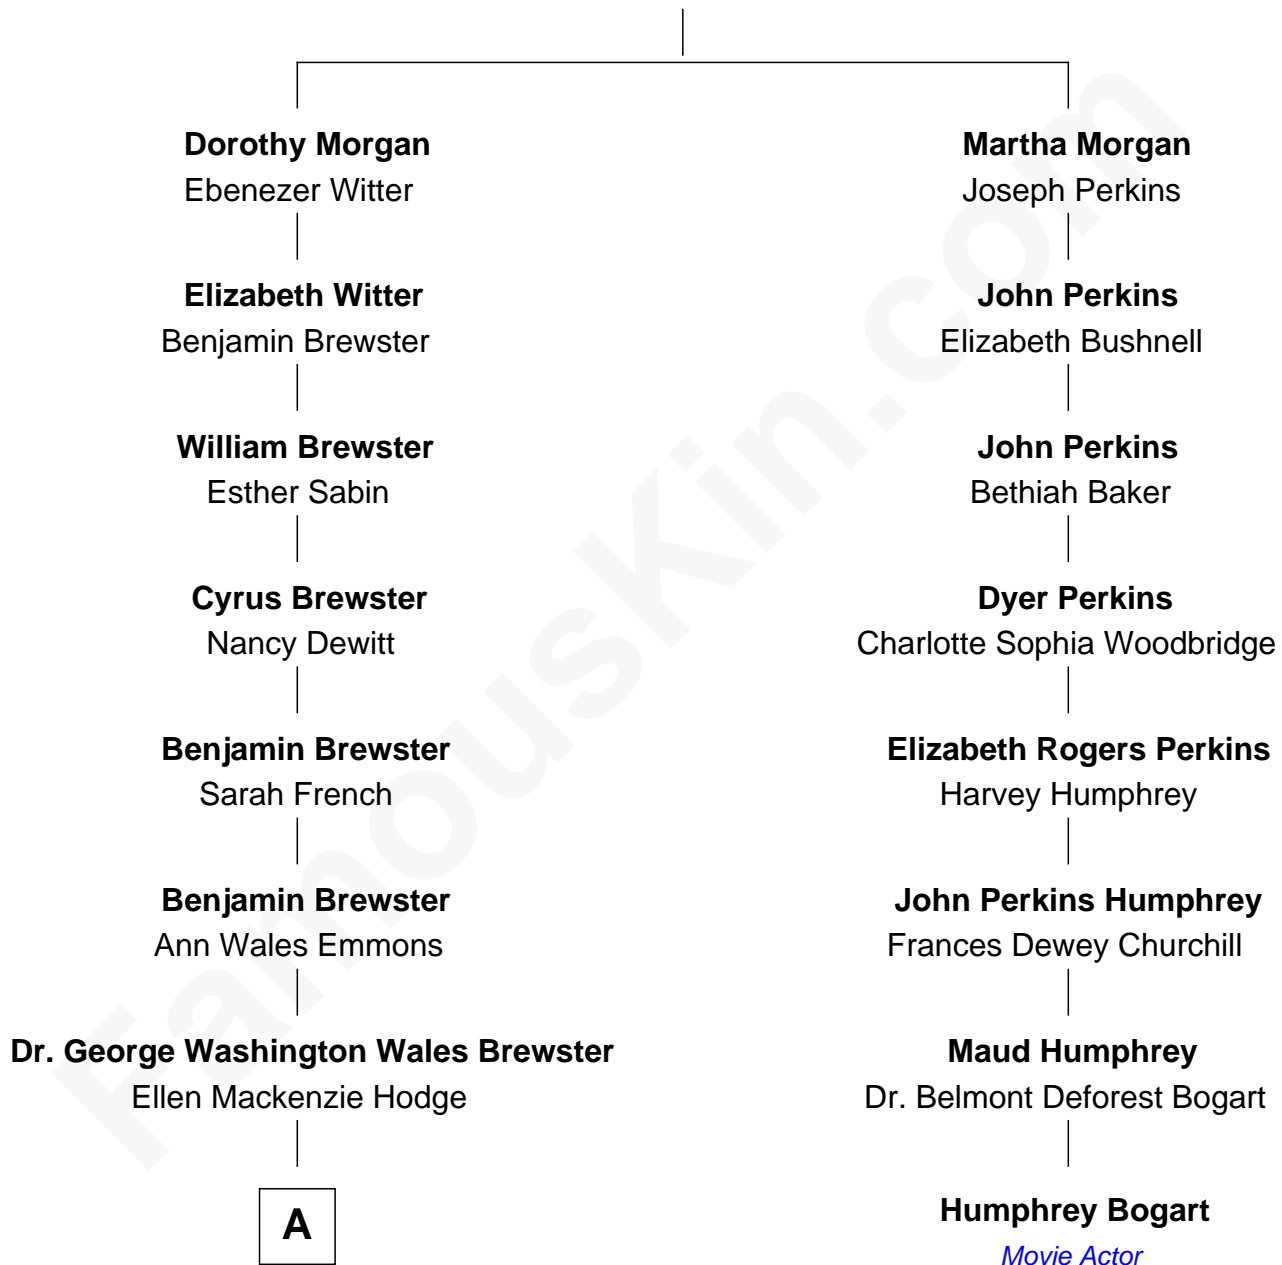

FamousKin.com Relationship Chart of

Paget Brewster

TV Actress

7th cousin 2 times removed of

Humphrey Bogart

Movie Actor

Joseph Morgan

Dorothy Parke

A

George Washington Wales Brewster

Joan Ryerson

Galen Brewster

Hathaway Tew

Paget Brewster

TV Actress

FamousKin.com