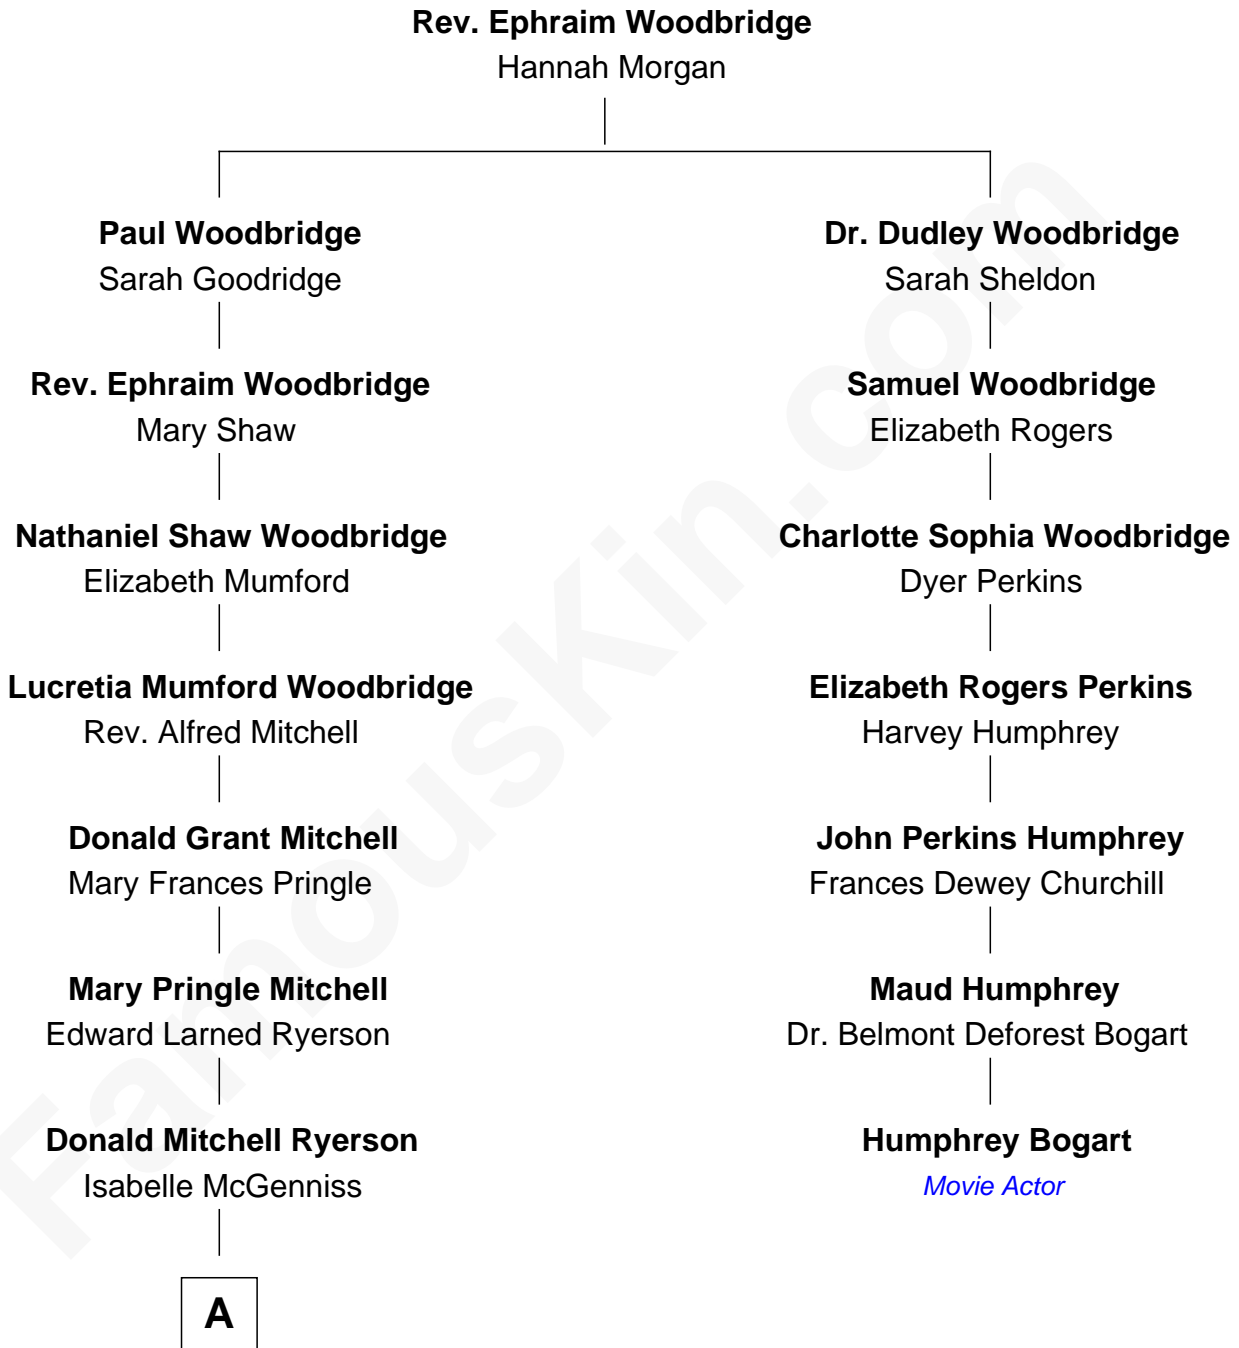

# FamousKin.com Relationship Chart of

**Paget Brewster**

*TV Actress*

6th cousin 3 times removed of

**Humphrey Bogart**

*Movie Actor*

**A**

—  
**Joan Ryerson**

George Washington Wales Brewster

—  
**Galen Brewster**

Hathaway Tew

—  
**Paget Brewster**

*TV Actress*

FamousKin.com