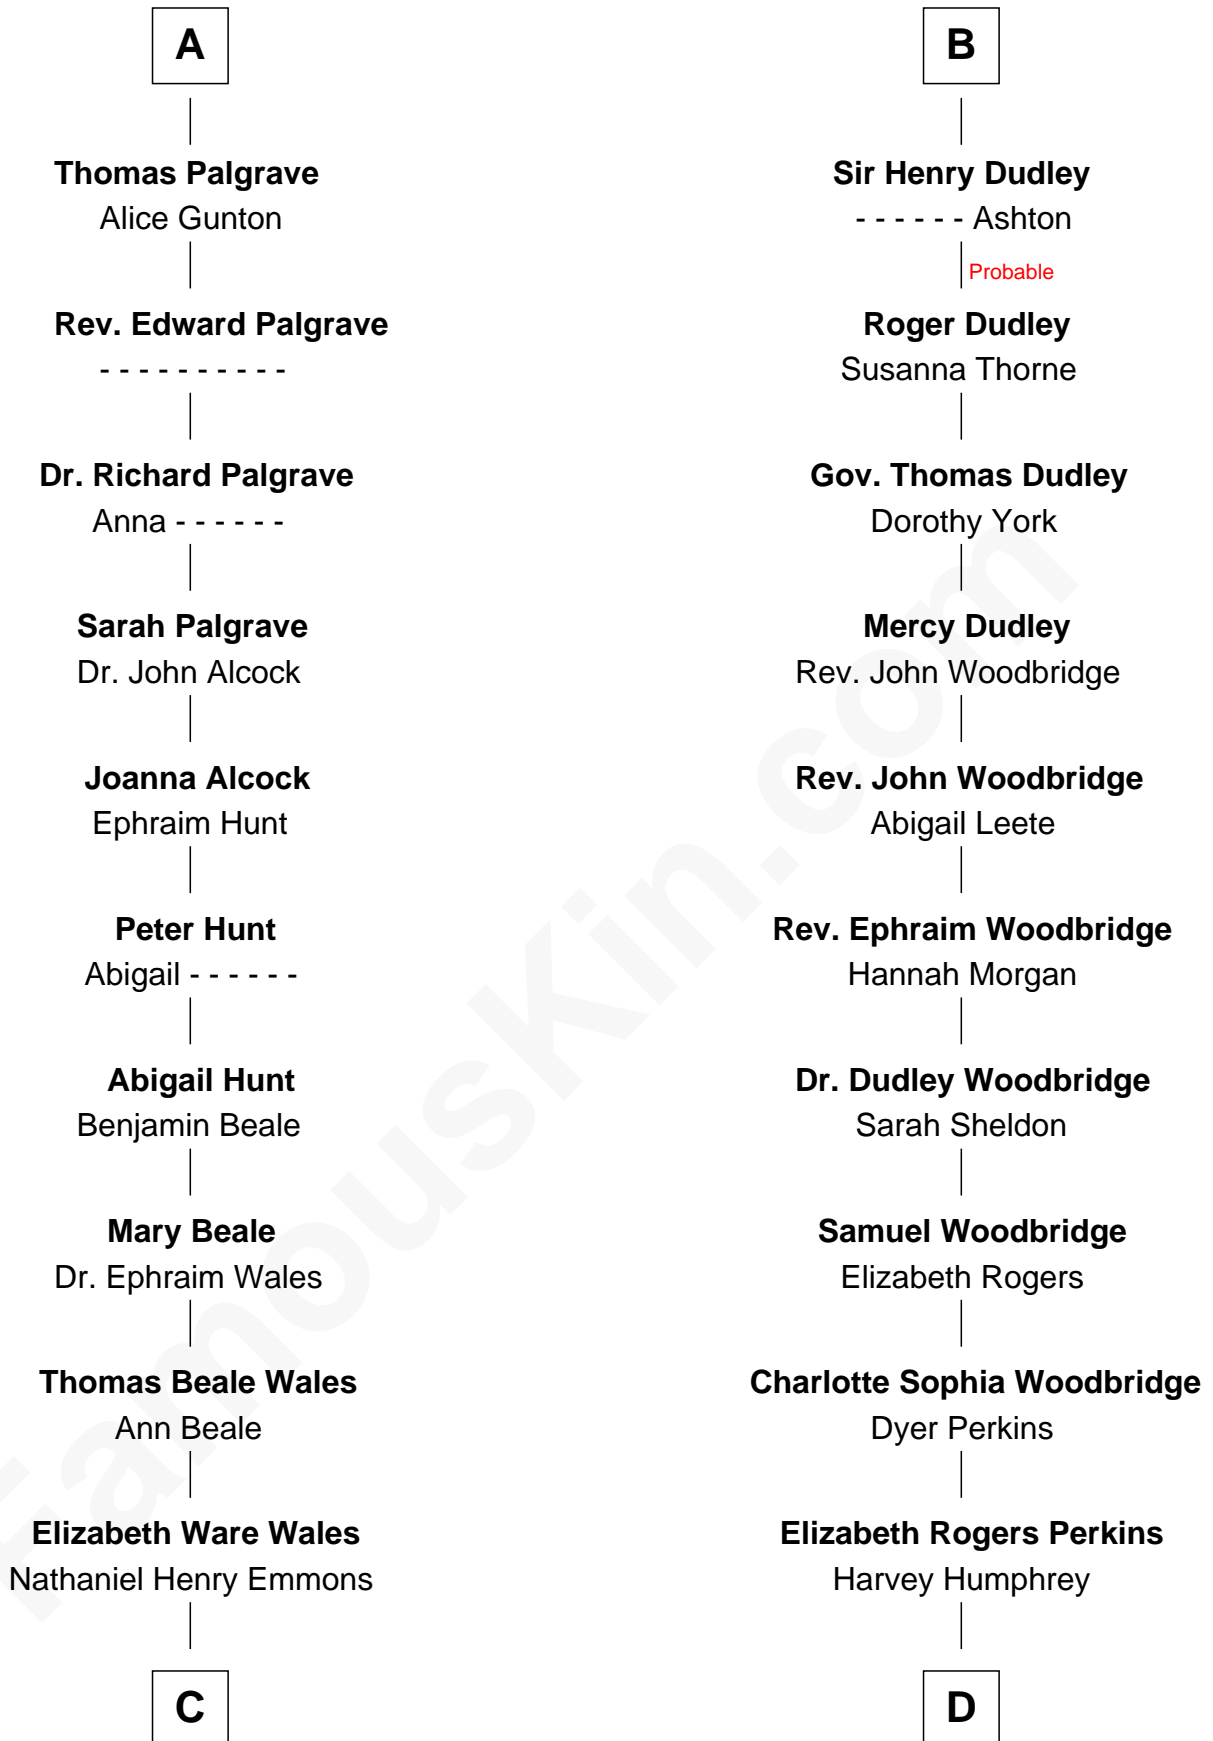

FamousKin.com Relationship Chart of

Paget Brewster

TV Actress

19th cousin 2 times removed of

Humphrey Bogart

Movie Actor

Henry Plantagenet

Maud de Chaworth

C

Ann Wales Emmons

Benjamin Brewster

Dr. George Washington Wales Brewster

Ellen Mackenzie Hodge

George Washington Wales Brewster

Joan Ryerson

Galen Brewster

Hathaway Tew

Paget Brewster

TV Actress

D

John Perkins Humphrey

Frances Dewey Churchill

Maud Humphrey

Dr. Belmont Deforest Bogart