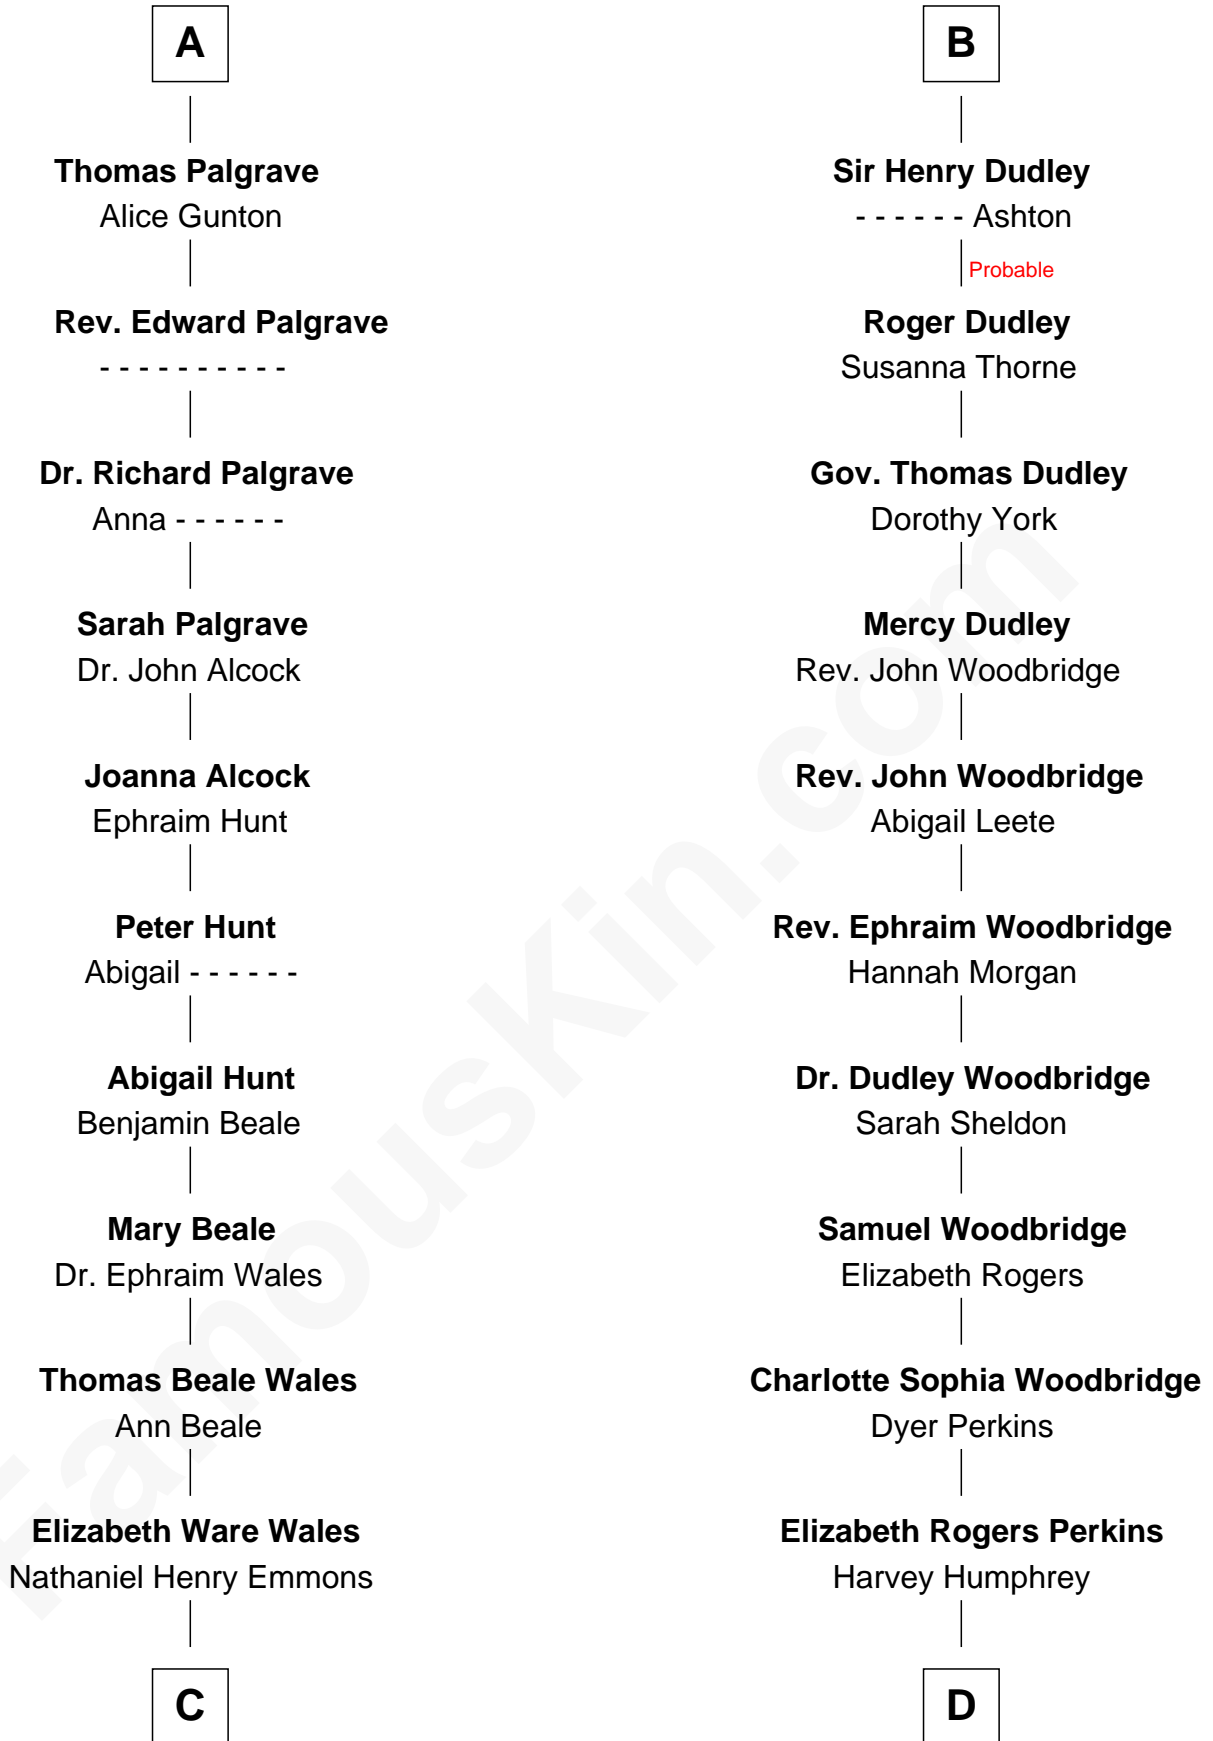

FamousKin.com Relationship Chart of

Paget Brewster

TV Actress

19th cousin 2 times removed of

Humphrey Bogart

Movie Actor

Edmund Fitzalan

Alice de Warenne

Richard Fitzalan
Eleanor Plantagenet

Sir Richard Fitzalan
Elizabeth de Bohun

Elizabeth Fitzalan
Sir Robert Goushill

Elizabeth Goushill
Sir Robert Wingfield

Elizabeth Wingfield
Sir William Brandon

Eleanor Brandon
John Glemham

Anne Glemham
Henry Palgrave

A

Richard Fitzalan
Eleanor Plantagenet

Alice Fitzalan
Sir Thomas de Holand

Eleanor Holand
Edward Cherleton

Joyce Cherleton
Sir John Tiptoft

Joyce Tiptoft
Sir Edmund Sutton

Sir Edward Sutton
Cecily Willoughby

Sir John Sutton
Cecily Grey

B

C

Ann Wales Emmons

Benjamin Brewster

Dr. George Washington Wales Brewster

Ellen Mackenzie Hodge

George Washington Wales Brewster