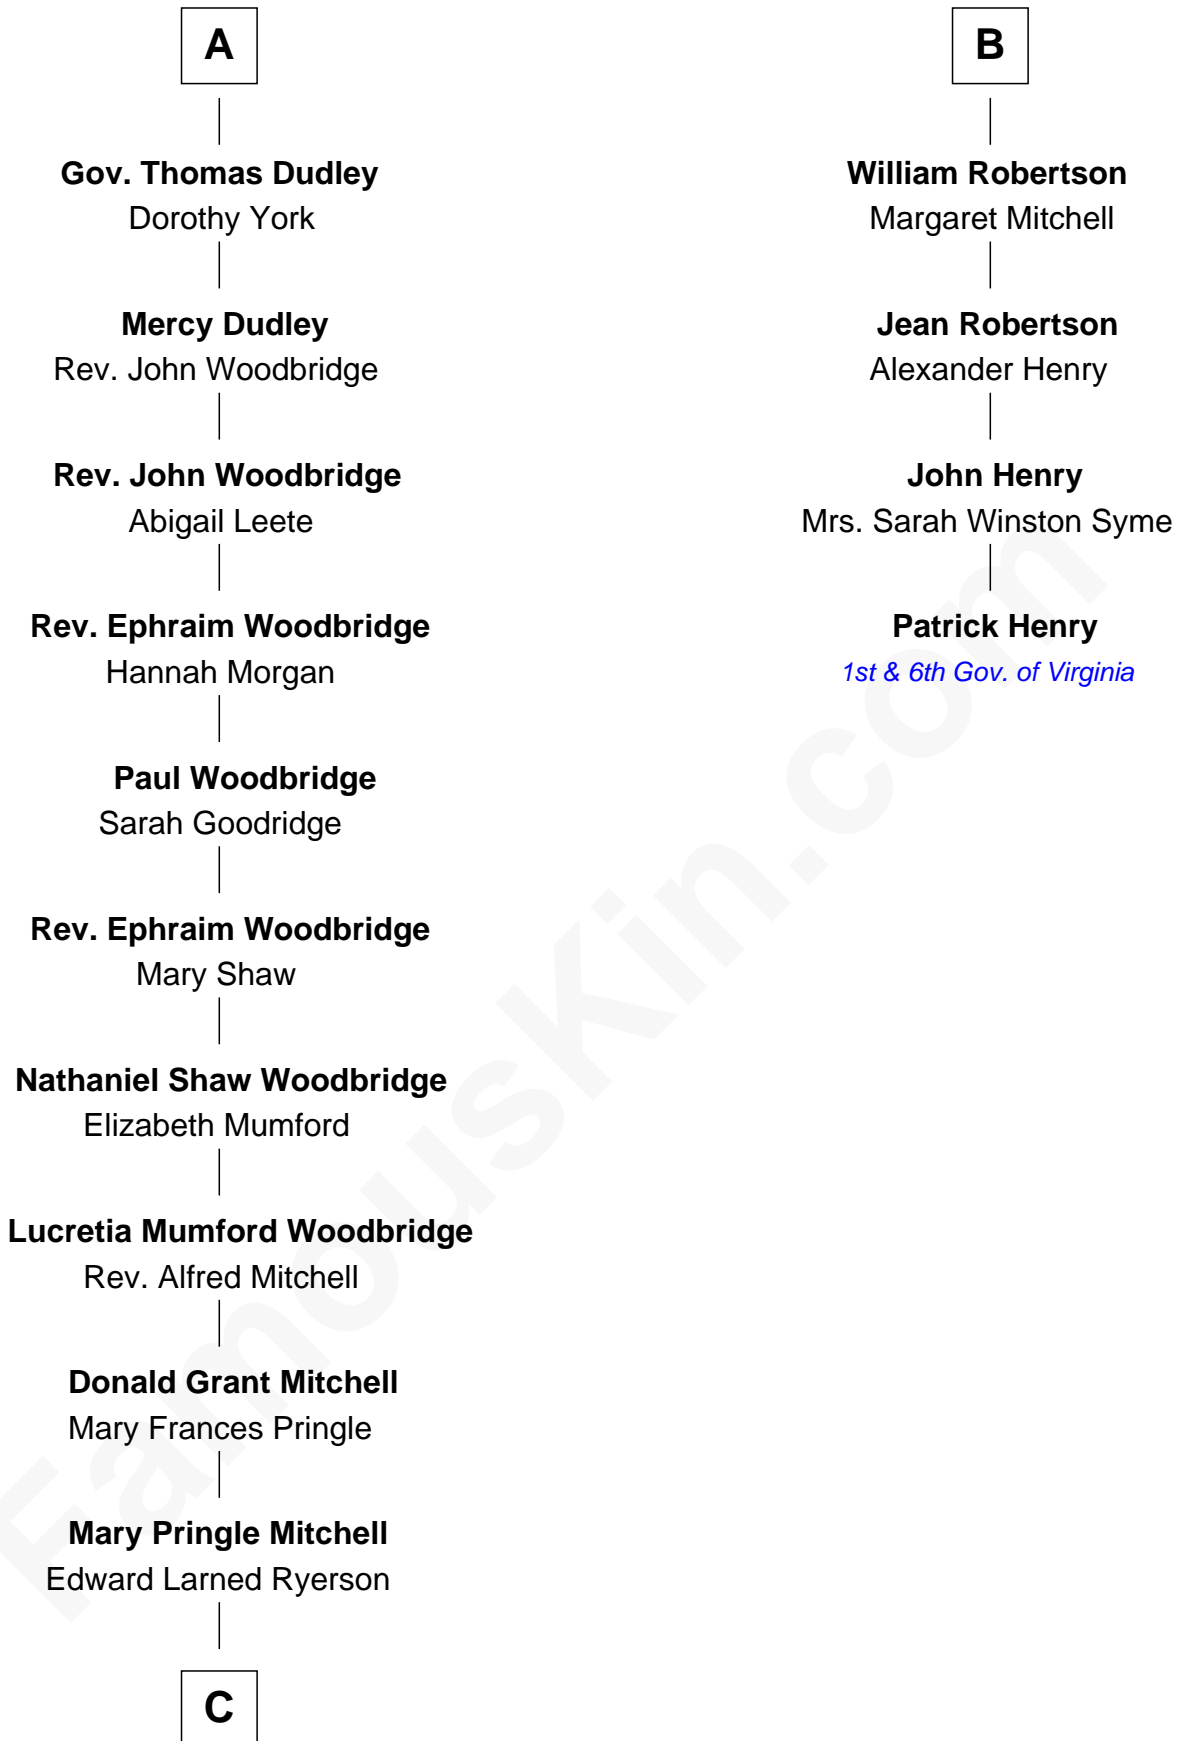

FamousKin.com Relationship Chart of

Paget Brewster

TV Actress

10th cousin 10 times removed of

Patrick Henry

1st and 6th Governor of Virginia

Katherine Roet

John of Gaunt

C

—
Donald Mitchell Ryerson

Isabelle McGenniss

—
Joan Ryerson

George Washington Wales Brewster

—
Galen Brewster

Hathaway Tew

—
Paget Brewster