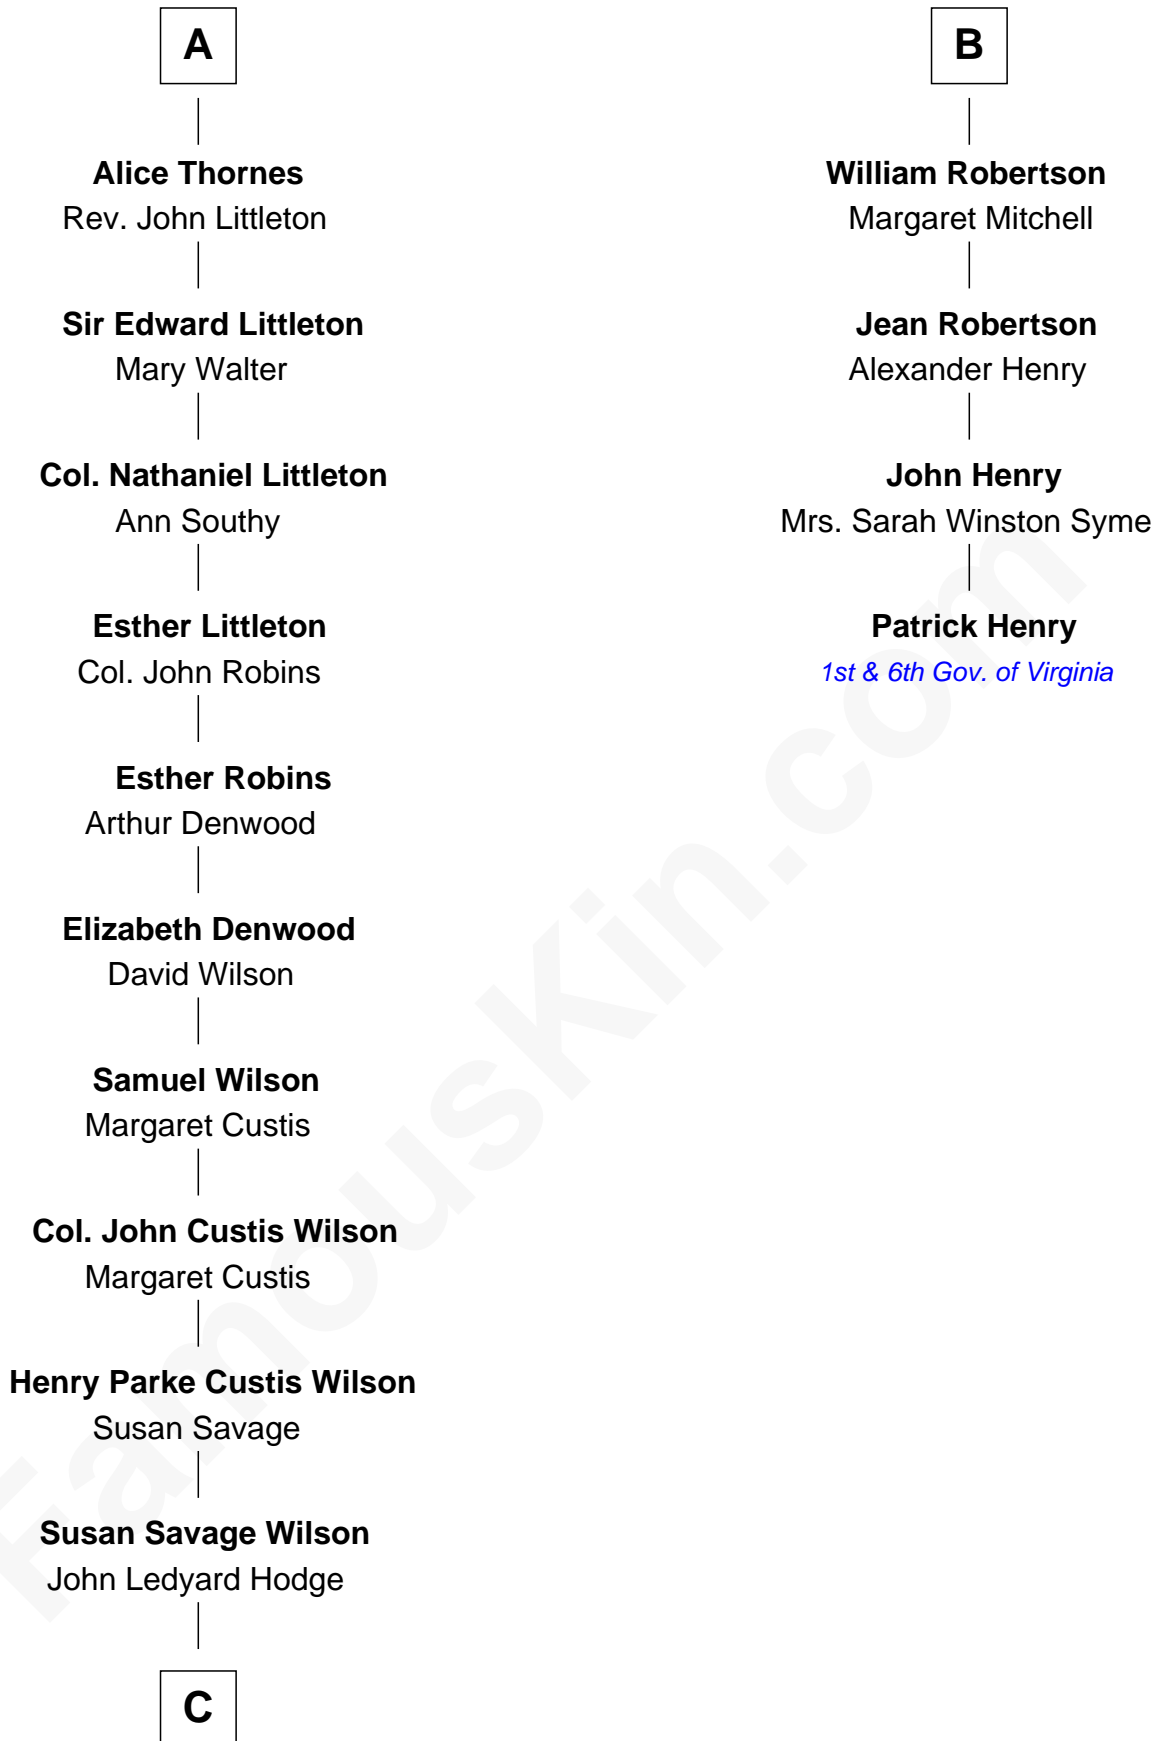

# FamousKin.com Relationship Chart of

**Paget Brewster**

*TV Actress*

10th cousin 10 times removed of

**Patrick Henry**

*1st and 6th Governor of Virginia*

**C**

—  
**Ellen Mackenzie Hodge**

Dr. George Washington Wales Brewster

—  
**George Washington Wales Brewster**

Joan Ryerson

—  
**Galen Brewster**

Hathaway Tew

—  
**Paget Brewster**

*TV Actress*

FamousKin.com