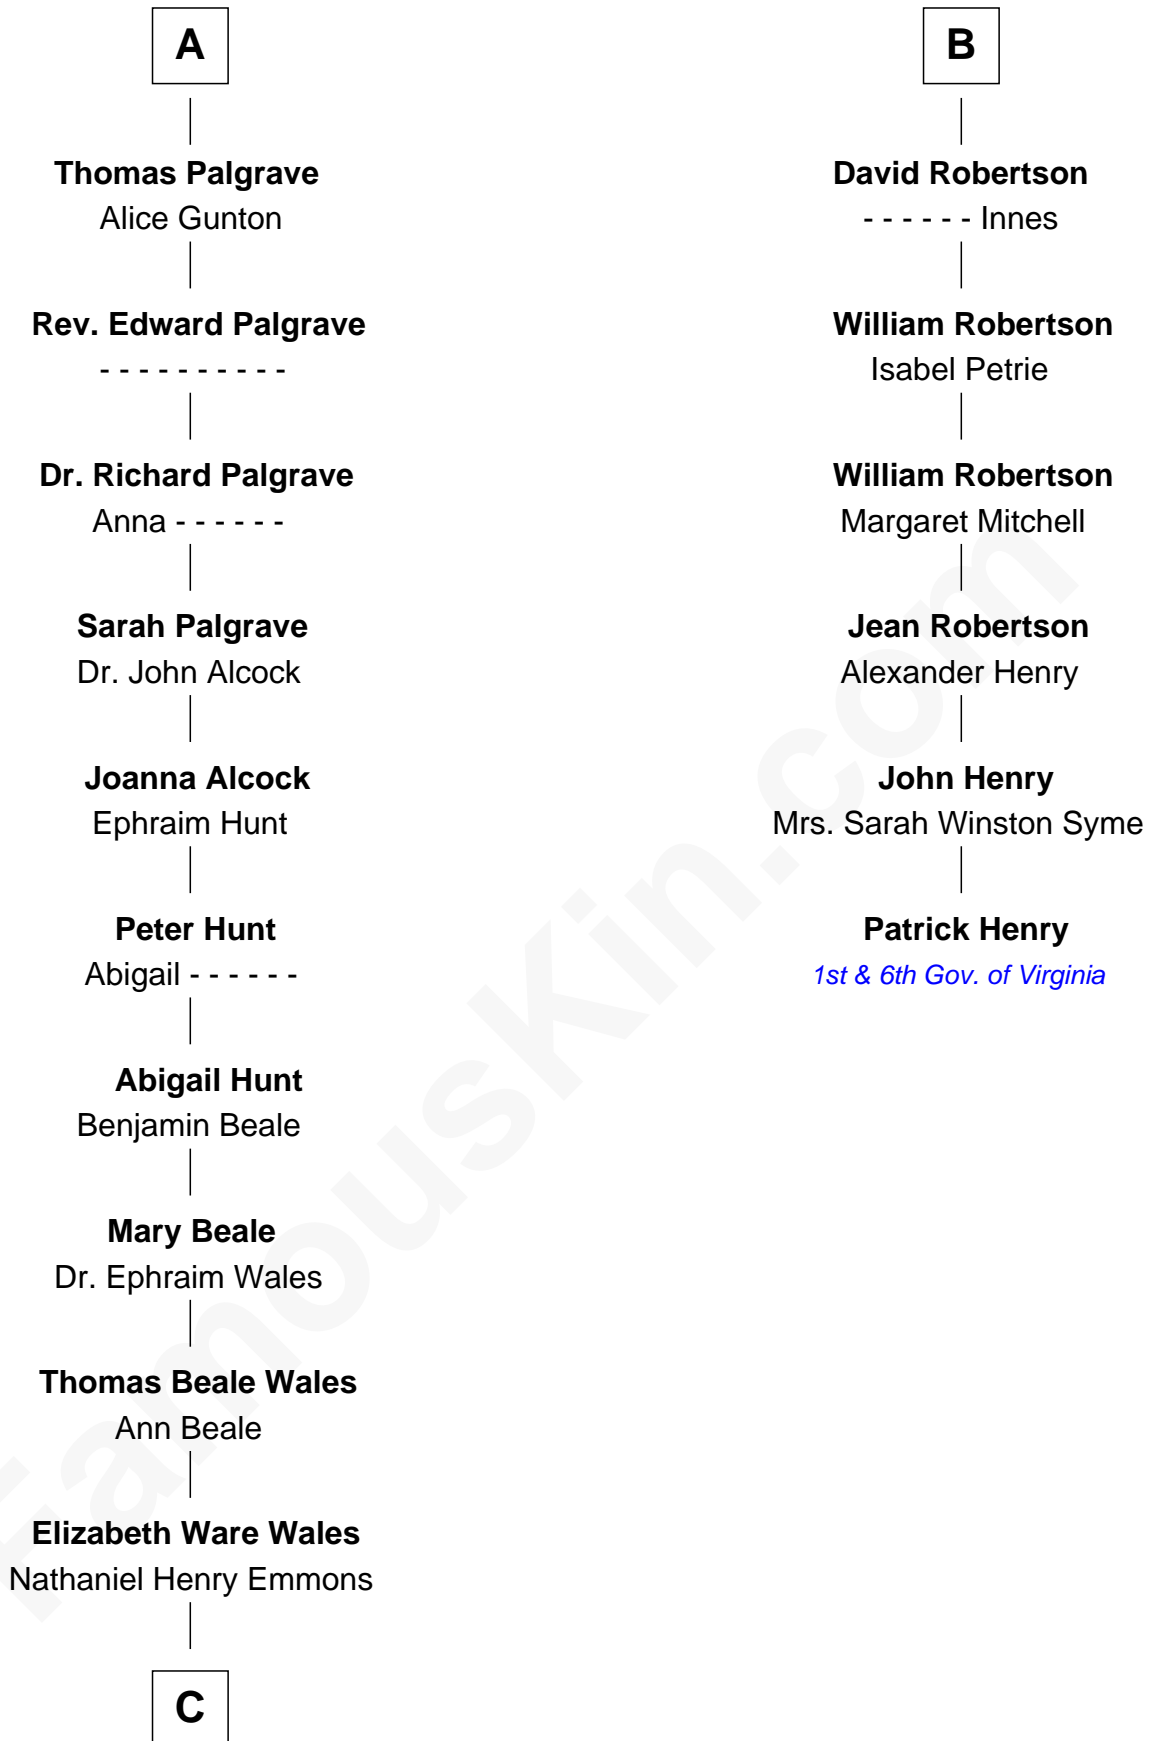

FamousKin.com Relationship Chart of

Paget Brewster

TV Actress

12th cousin 9 times removed of

Patrick Henry

1st and 6th Governor of Virginia

Henry Plantagenet

Maud de Chaworth

Eleanor Plantagenet

Richard Fitzalan

Sir Richard Fitzalan

Elizabeth de Bohun

Elizabeth Fitzalan

Sir Robert Goushill

Elizabeth Goushill

Sir Robert Wingfield

Eleanor Sinclair

Elizabeth Stewart

Alexander Robertson

John Robertson

Margaret Crichton

B

C

Ann Wales Emmons

Benjamin Brewster

Dr. George Washington Wales Brewster

Ellen Mackenzie Hodge

George Washington Wales Brewster

Joan Ryerson

Galen Brewster

Hathaway Tew

Paget Brewster