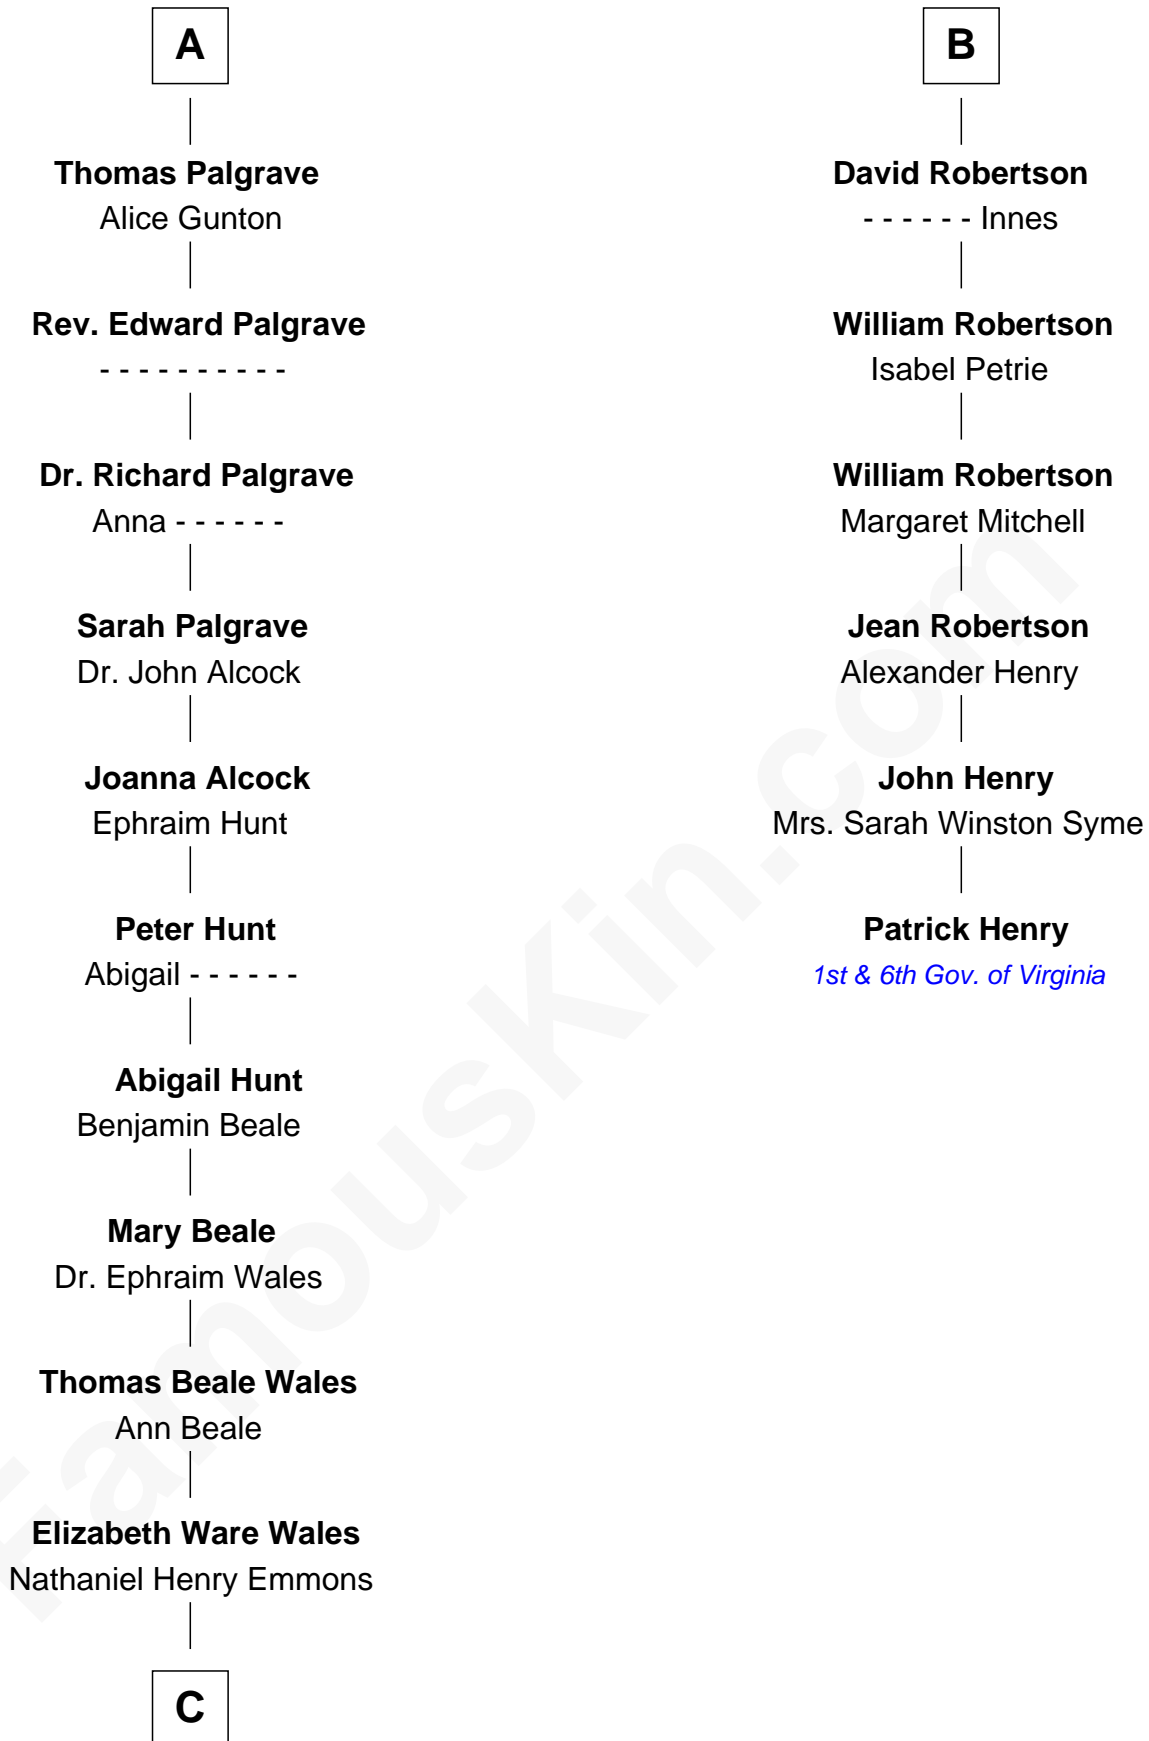

FamousKin.com Relationship Chart of

Paget Brewster
TV Actress

12th cousin 9 times removed of

Patrick Henry
1st and 6th Governor of Virginia

Edmund Fitzalan
Alice de Warenne

Richard Fitzalan
Eleanor Plantagenet

Sir Richard Fitzalan
Elizabeth de Bohun

Elizabeth Fitzalan
Sir Robert Goushill

Elizabeth Goushill
Sir Robert Wingfield

Elizabeth Wingfield
Sir William Brandon

Eleanor Brandon
John Glemham

Anne Glemham
Henry Palgrave

A

Richard Fitzalan
Eleanor Plantagenet

Alice Fitzalan
Sir Thomas de Holand

Margaret de Holand
Sir John Beaufort

Joan Beaufort
Sir James Stewart

John Stewart
Eleanor Sinclair

Elizabeth Stewart
Alexander Robertson

John Robertson
Margaret Crichton

B

C

—
Ann Wales Emmons

Benjamin Brewster

—
Dr. George Washington Wales Brewster

Ellen Mackenzie Hodge

—
George Washington Wales Brewster