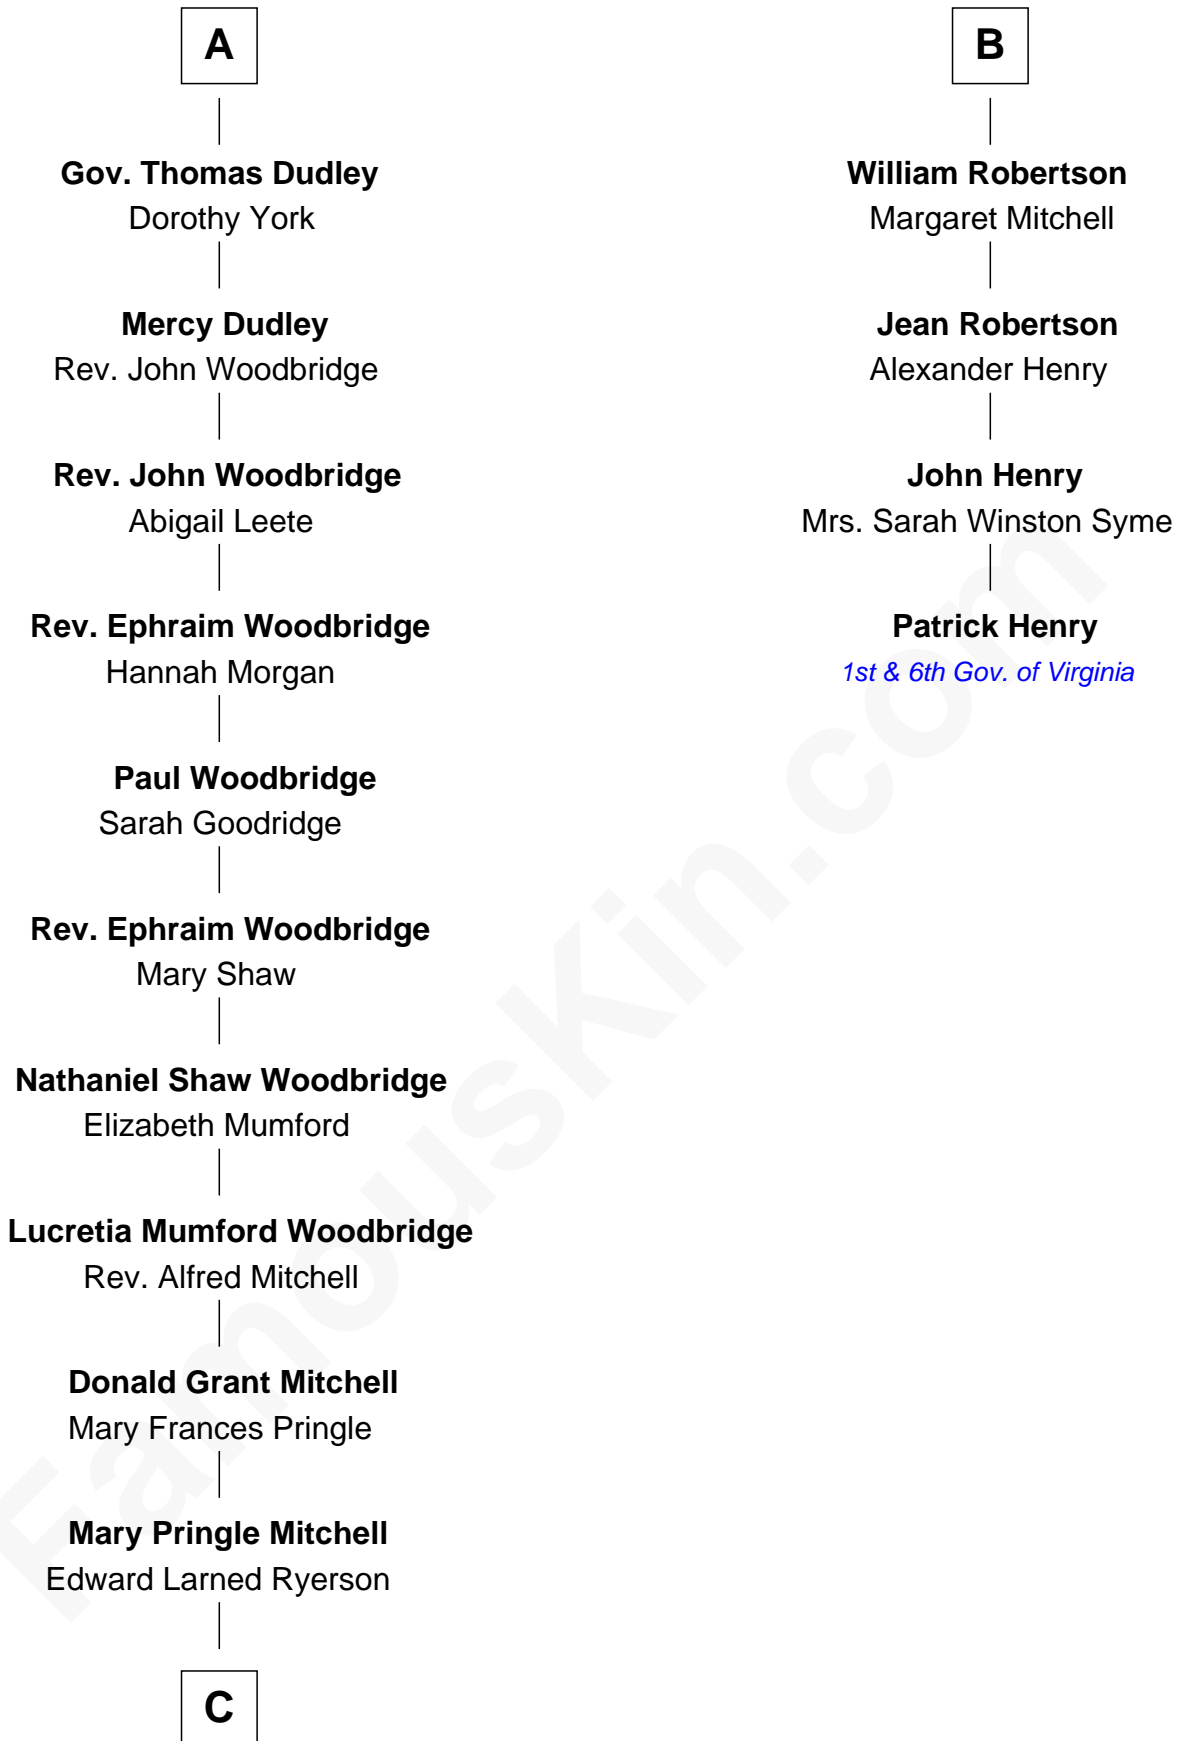

FamousKin.com Relationship Chart of

Paget Brewster

TV Actress

10th cousin 10 times removed of

Patrick Henry

1st and 6th Governor of Virginia

Sir Thomas de Holand

Alice Fitzalan

C

—
Donald Mitchell Ryerson

Isabelle McGenniss

—
Joan Ryerson

George Washington Wales Brewster

—
Galen Brewster

Hathaway Tew

—
Paget Brewster