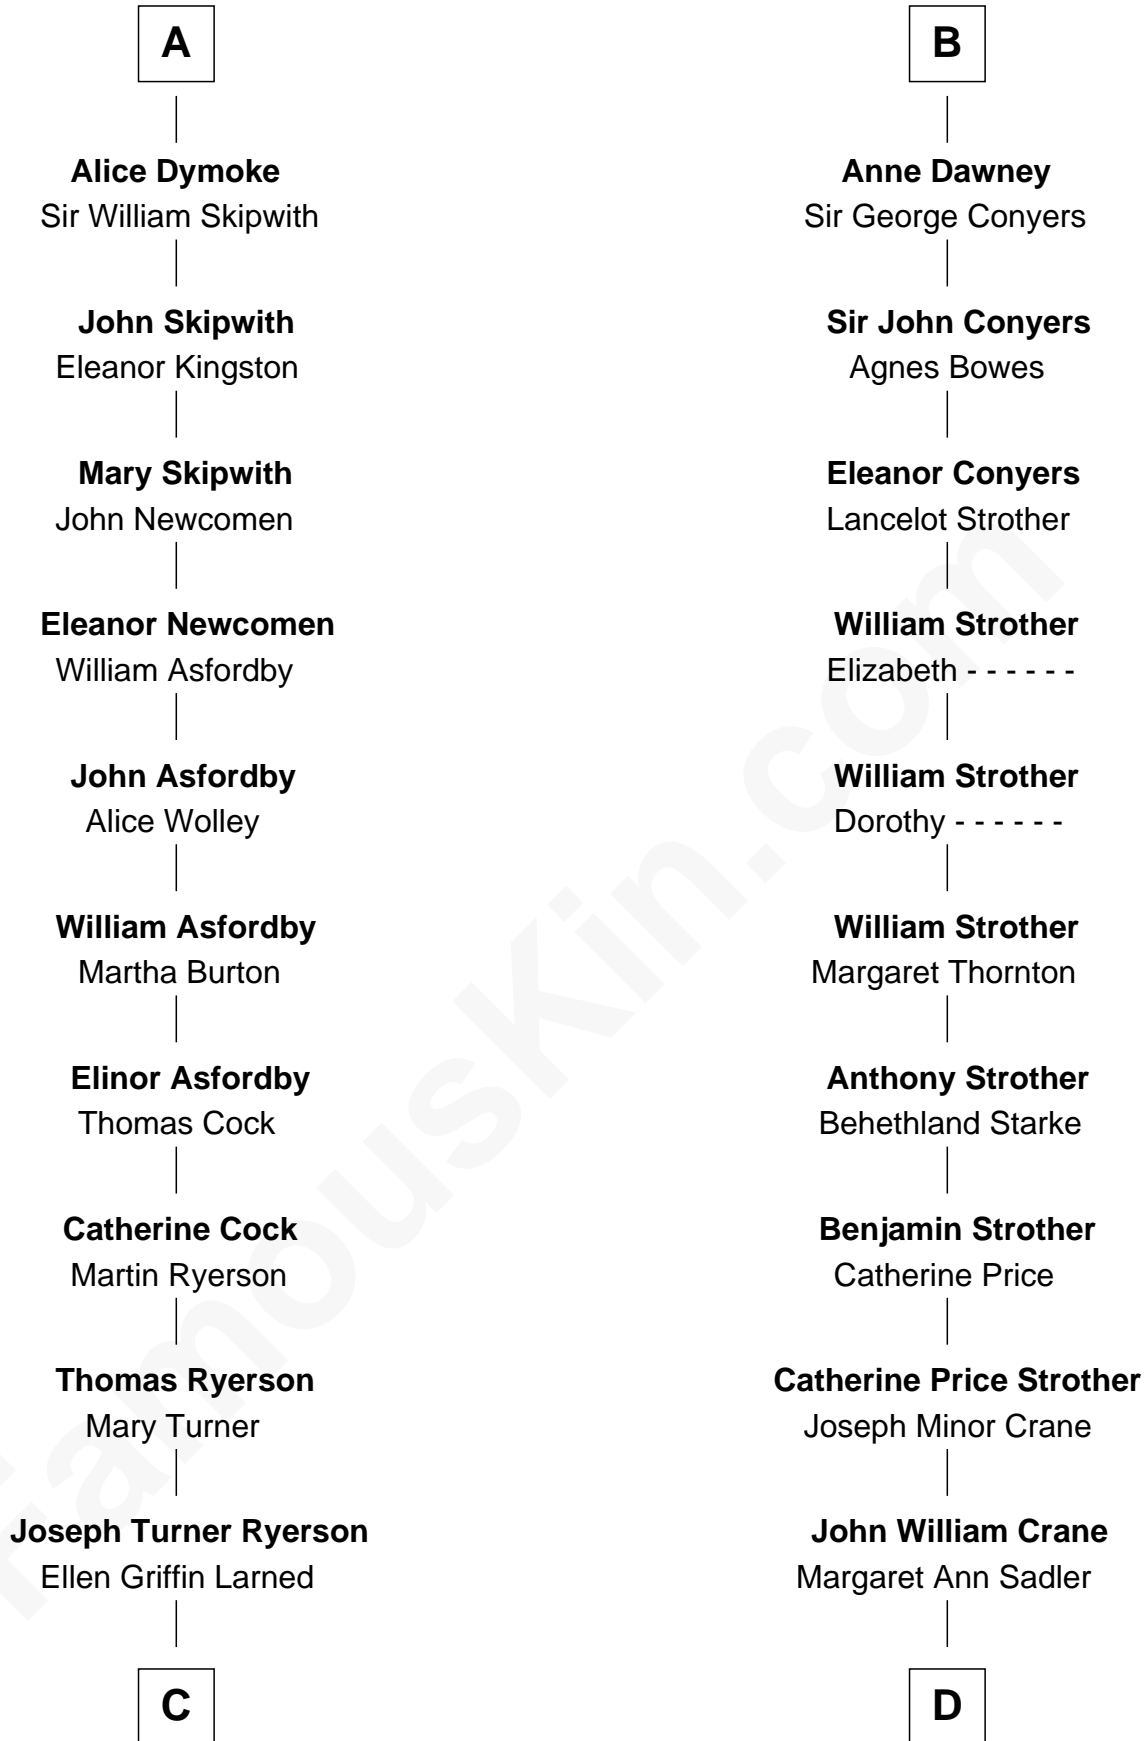

FamousKin.com Relationship Chart of

Paget Brewster

TV Actress

19th cousin 2 times removed of

Randolph Scott

Movie Actor

Sir Henry de Percy

Eleanor de Arundel

Joan Bourchier

Sir Richard Neville

Anne Stafford

Dorothy Neville

Sir John Dawney

B

C

Edward Larned Ryerson

Mary Pringle Mitchell

Donald Mitchell Ryerson

Isabelle McGenniss

Joan Ryerson

George Washington Wales Brewster

Galen Brewster

Hathaway Tew

Paget Brewster