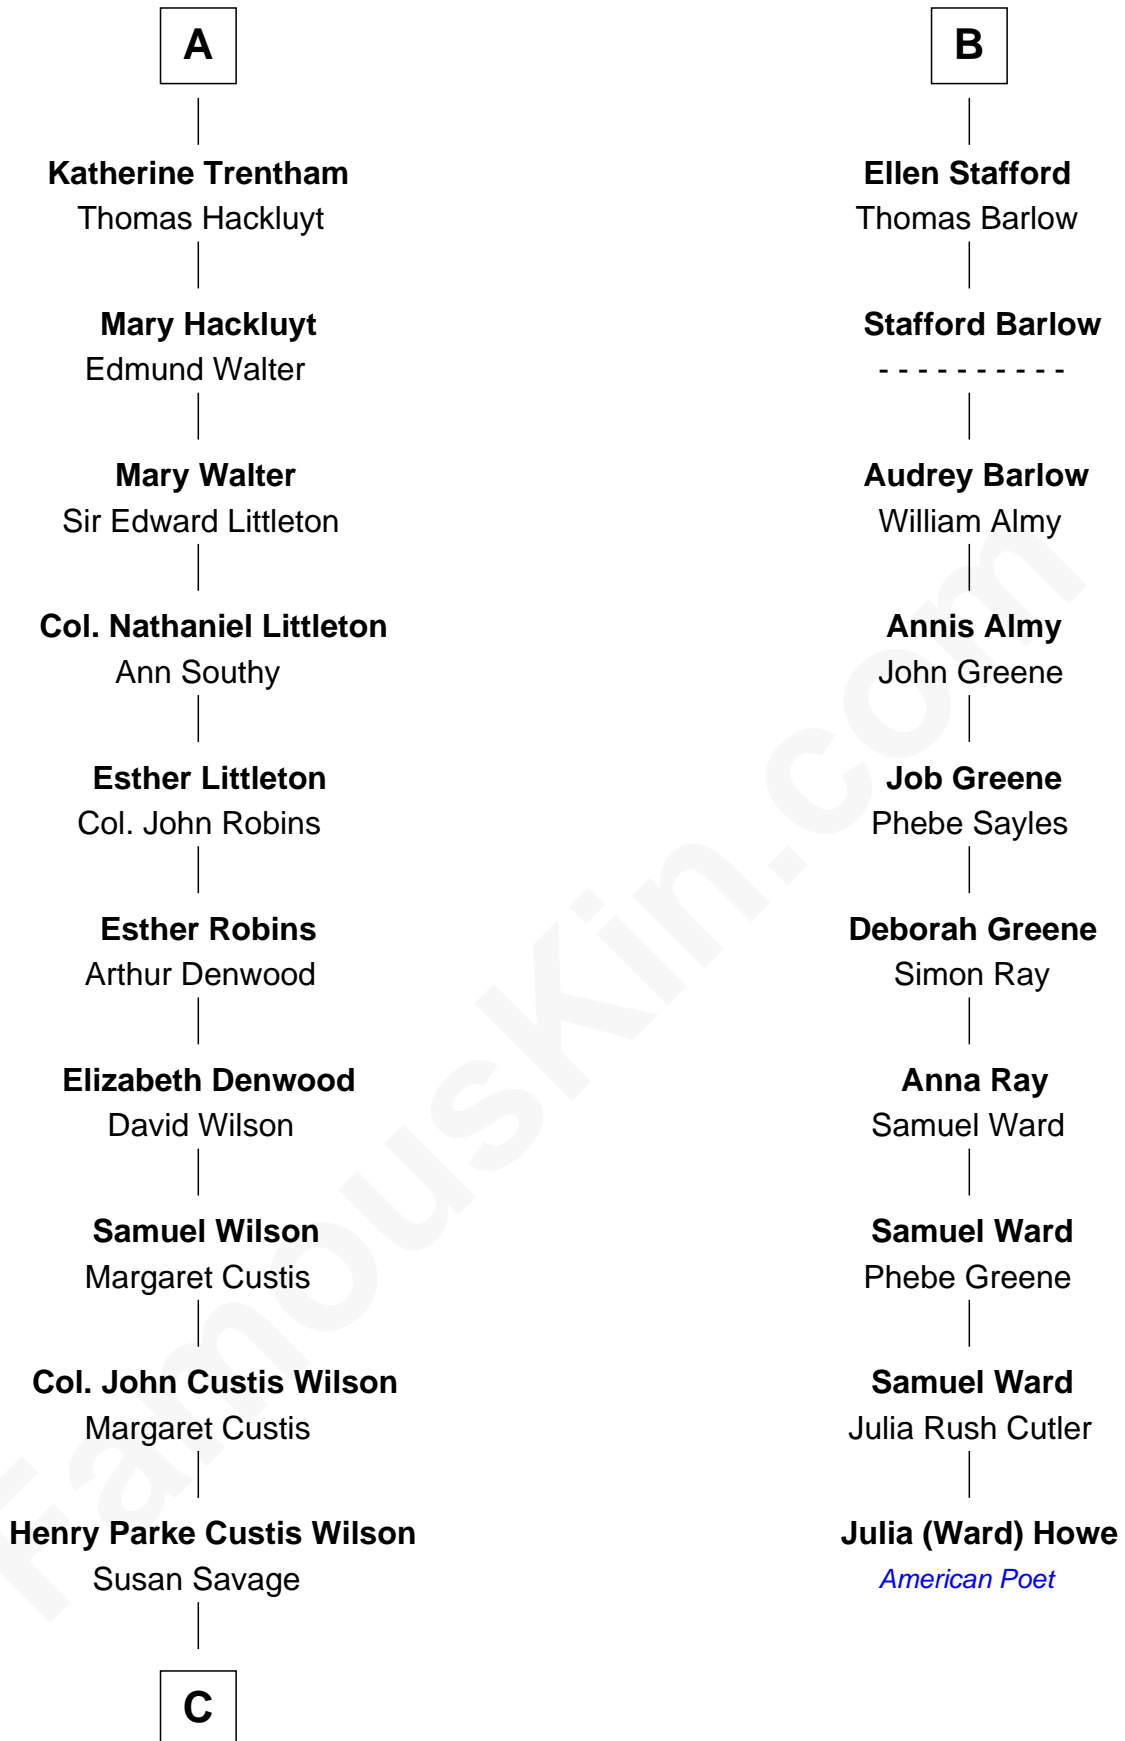

FamousKin.com
Relationship Chart of
Paget Brewster
TV Actress

16th cousin 5 times removed of

Julia (Ward) Howe
Author of "The Battle Hymn of the Republic"

C

—
Susan Savage Wilson

John Ledyard Hodge

—
Ellen Mackenzie Hodge

Dr. George Washington Wales Brewster

—
George Washington Wales Brewster

Joan Ryerson

—
Galen Brewster

Hathaway Tew

—
Paget Brewster

TV Actress