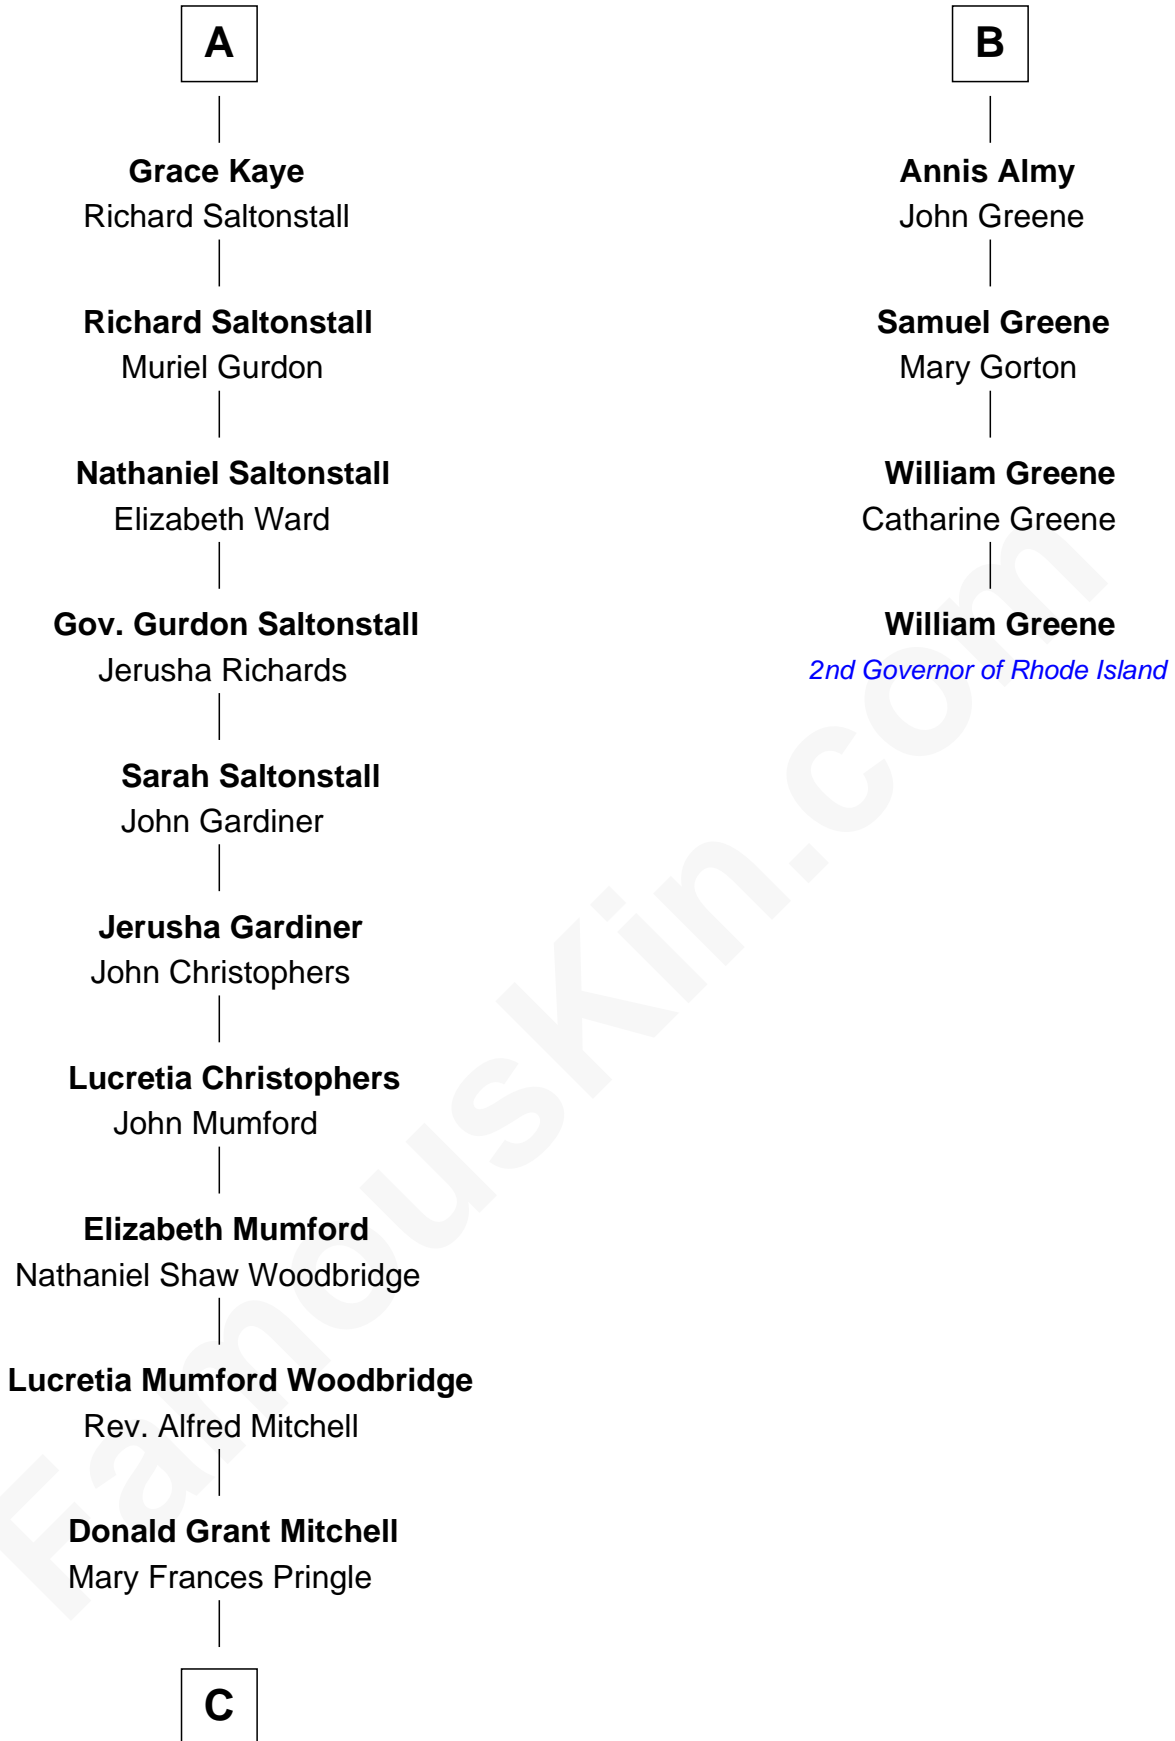

# FamousKin.com Relationship Chart of

**Paget Brewster**

*TV Actress*

10th cousin 11 times removed of

**William Greene**

*2nd Governor of Rhode Island*

**Sir Thomas Aylesbury**

Katherine Pabenham

**Isabel Aylesbury**  
Sir Thomas Chaworth

**Elizabeth Chaworth**  
Sir William FitzWilliam

**Isabel FitzWilliam**  
Richard Wentworth

**Matthew Wentworth**  
Elizabeth Woodruffe

**Beatrice Wentworth**  
Arthur Kaye

**John Kaye**  
Dorothy Mauleverer

**Robert Kaye**  
Anne Flower

**A**

**Eleanor Aylesbury**  
Sir Humphrey Stafford

**Humphrey Stafford**  
Katherine Fray

**Sir Humphrey Stafford**  
Margaret Fogge

**Sir Humphrey Stafford**  
Margaret Tame

**Ellen Stafford**  
Thomas Barlow

**Stafford Barlow**  
-----

**Audrey Barlow**  
William Almy

**B**

**C**

**Mary Pringle Mitchell**  
Edward Larned Ryerson

**Donald Mitchell Ryerson**  
Isabelle McGenniss