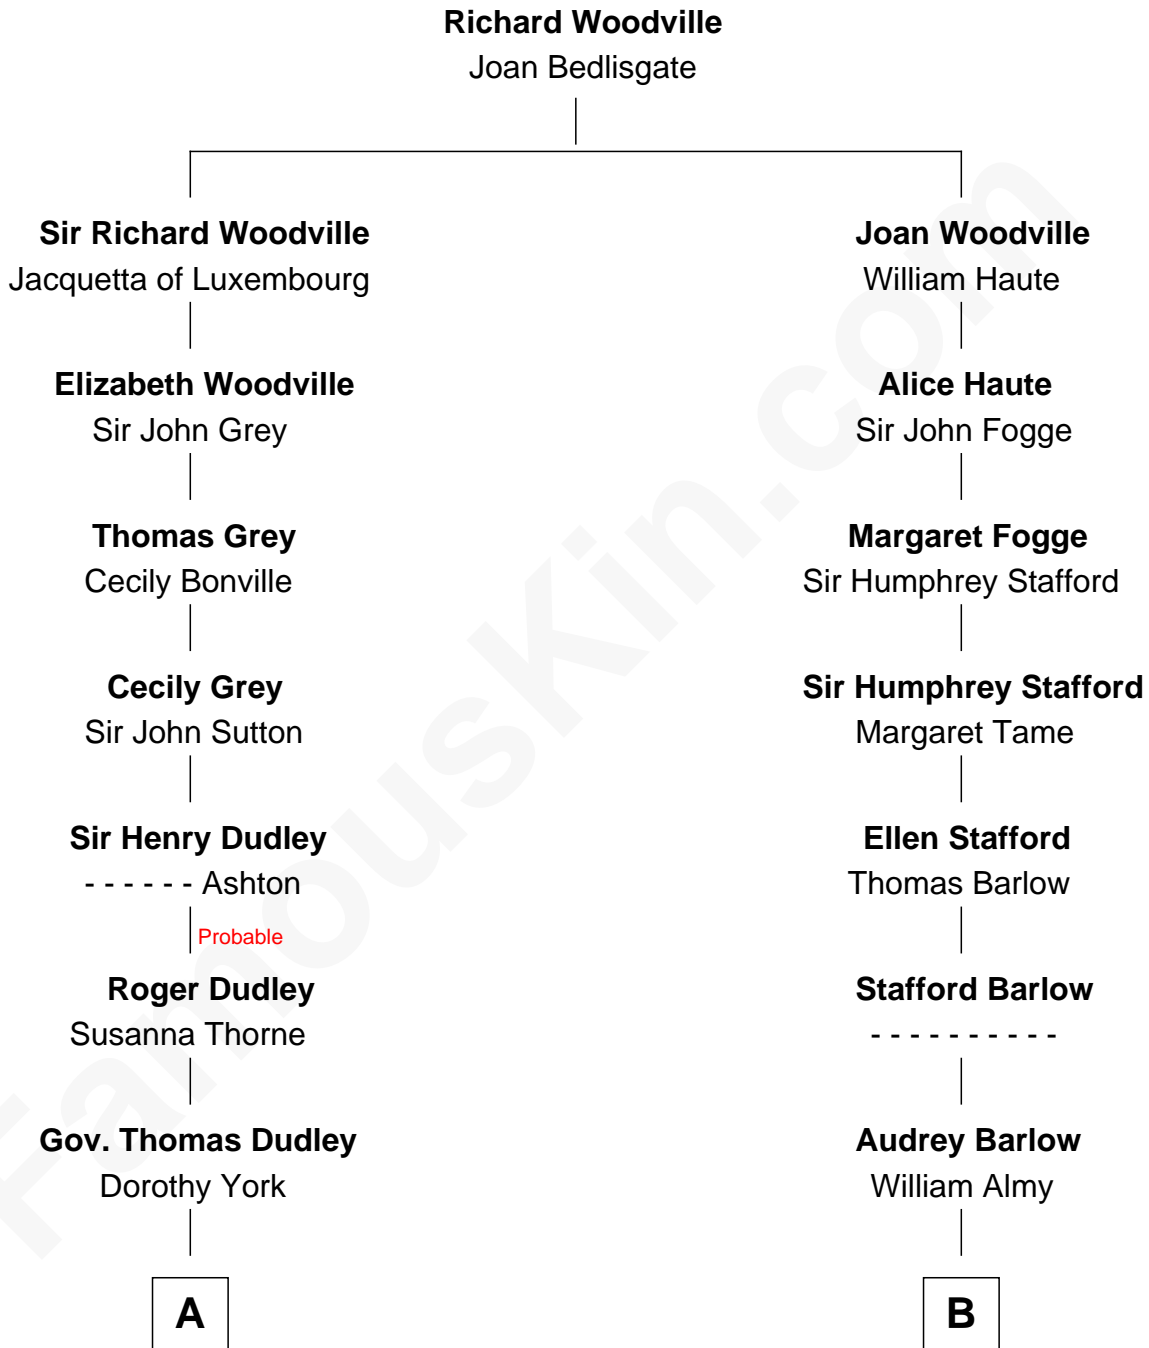

FamousKin.com Relationship Chart of

Paget Brewster

TV Actress

10th cousin 9 times removed of

William Greene

2nd Governor of Rhode Island

C

—
Joan Ryerson

George Washington Wales Brewster

—
Galen Brewster

Hathaway Tew

—
Paget Brewster

TV Actress

FamousKin.com