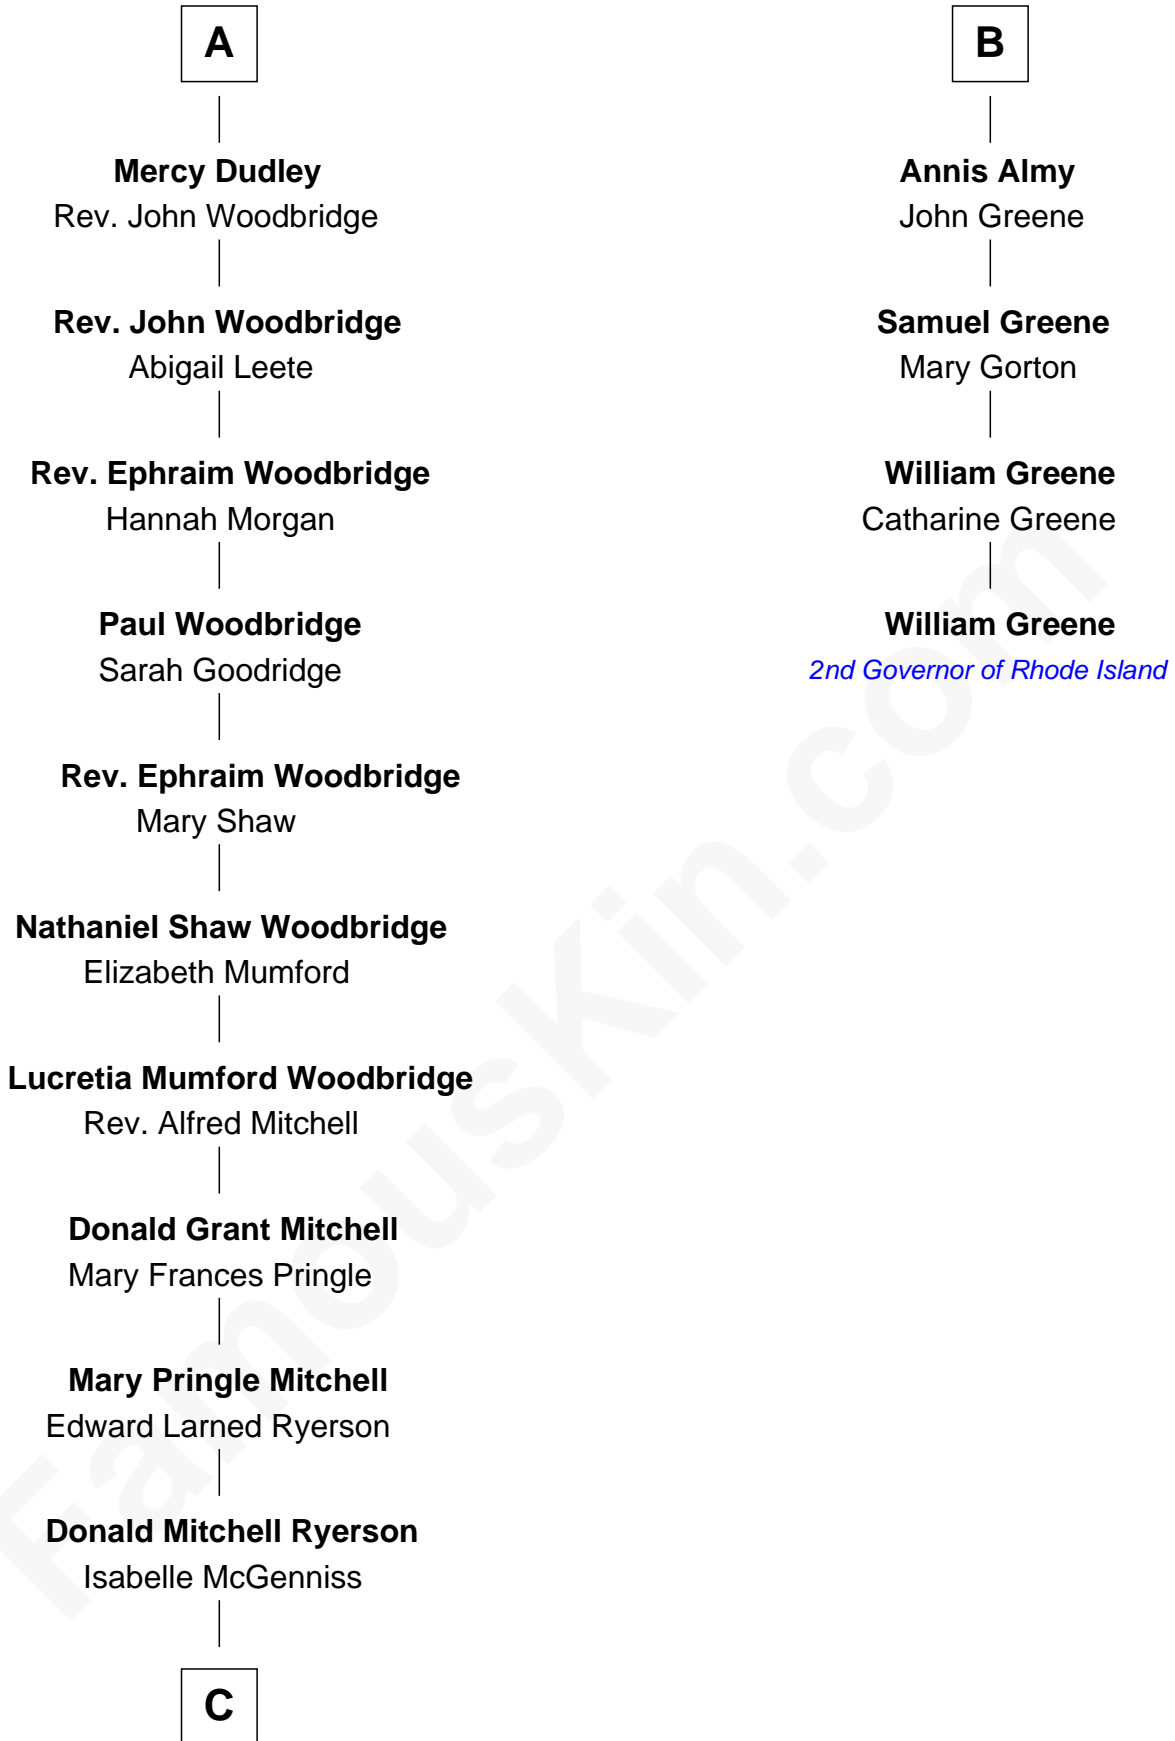

FamousKin.com Relationship Chart of

Paget Brewster

TV Actress

10th cousin 9 times removed of

William Greene

2nd Governor of Rhode Island

C

—
Joan Ryerson

George Washington Wales Brewster

—
Galen Brewster

Hathaway Tew

—
Paget Brewster

TV Actress

FamousKin.com