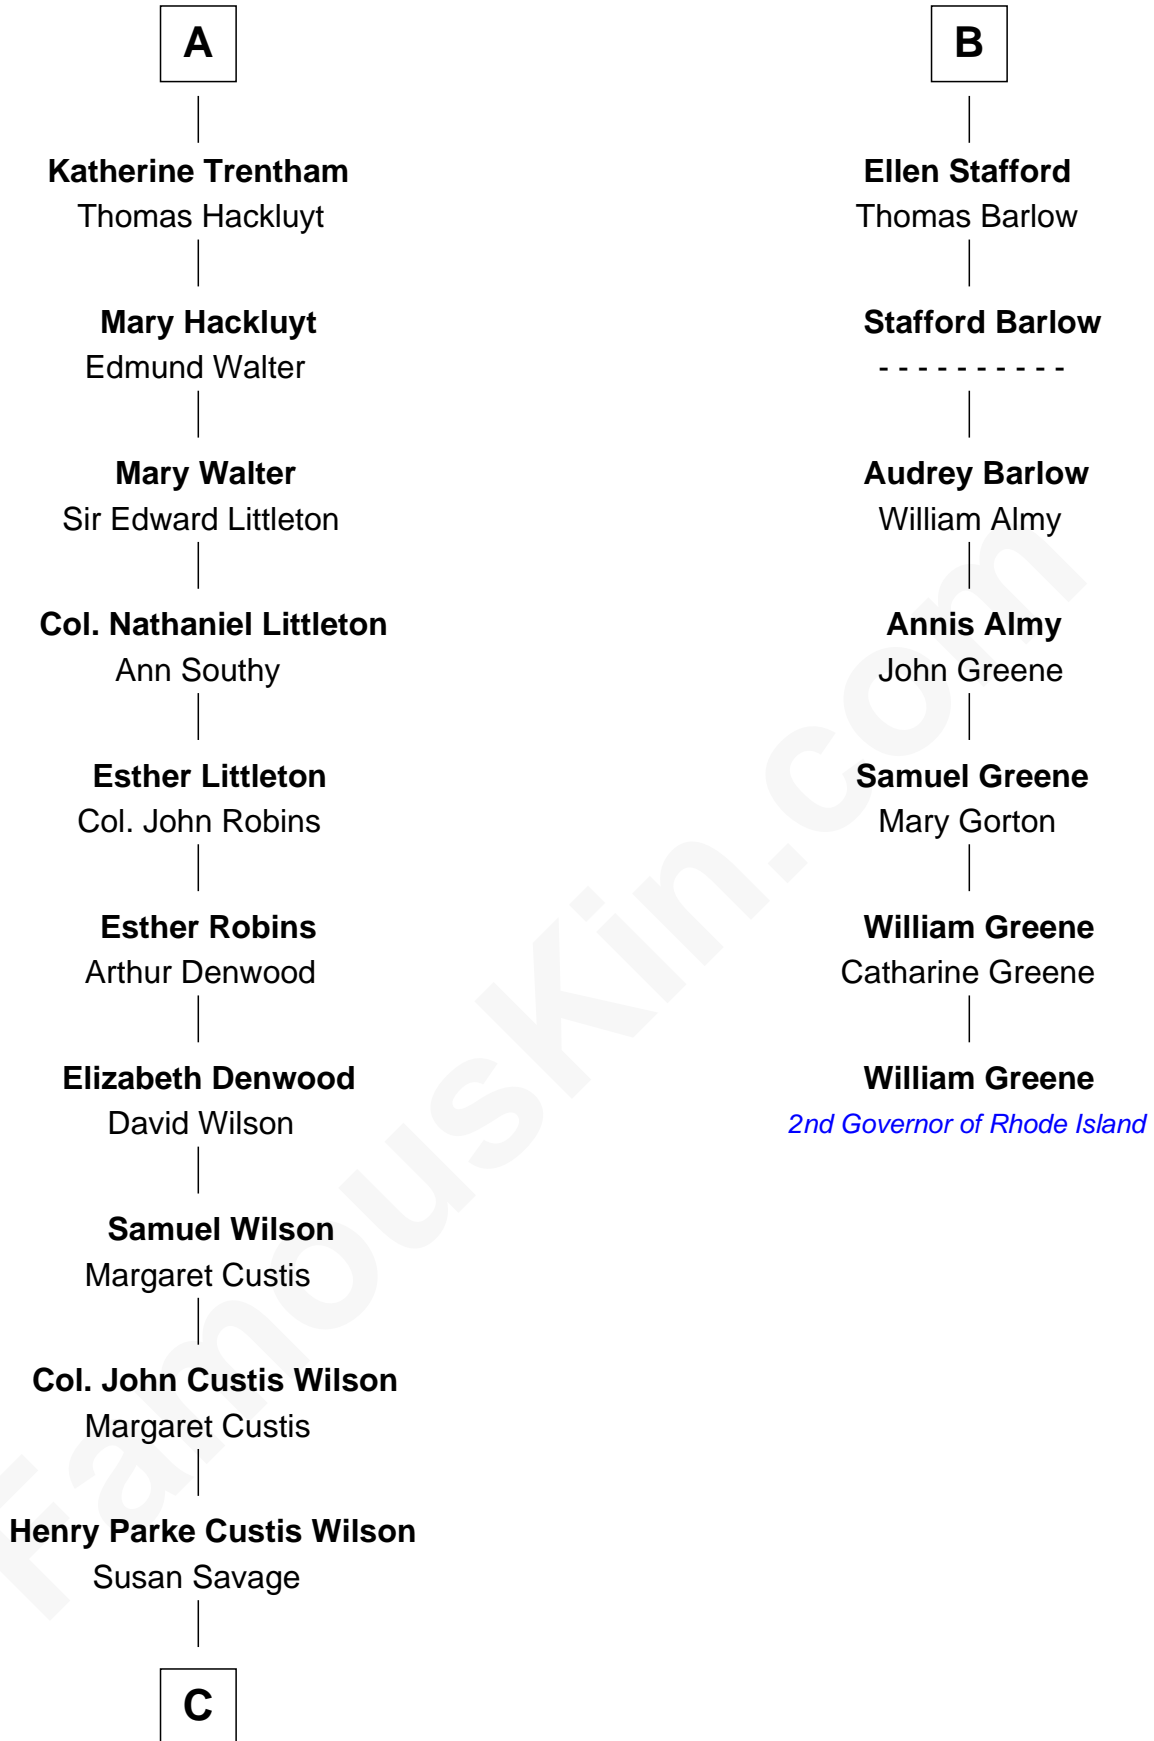

FamousKin.com Relationship Chart of

Paget Brewster

TV Actress

13th cousin 8 times removed of

William Greene

2nd Governor of Rhode Island

C

—
Susan Savage Wilson

John Ledyard Hodge

—
Ellen Mackenzie Hodge

Dr. George Washington Wales Brewster

—
George Washington Wales Brewster

Joan Ryerson

—
Galen Brewster

Hathaway Tew

—
Paget Brewster