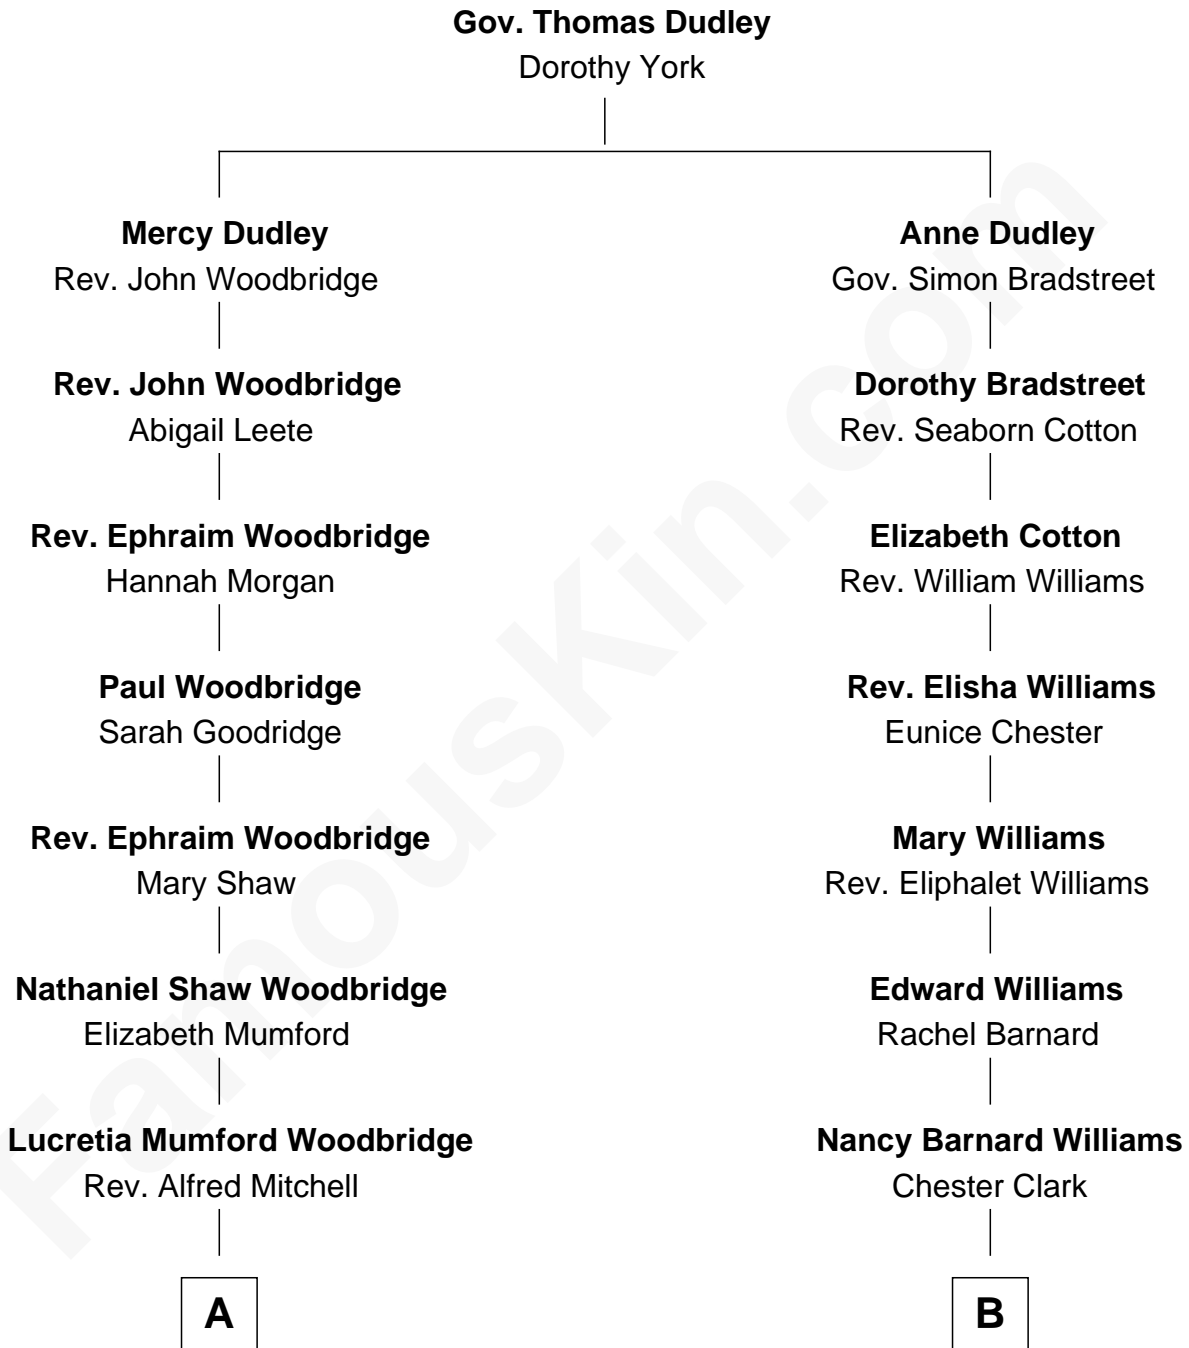

# FamousKin.com Relationship Chart of

**Paget Brewster**

*TV Actress*

12th cousin of

**Kate Upton**

*Sports Illustrated Swimsuit Cover Model*

**A**

**Donald Grant Mitchell**  
Mary Frances Pringle

**Mary Pringle Mitchell**  
Edward Larned Ryerson

**Donald Mitchell Ryerson**  
Isabelle McGenniss

**Joan Ryerson**  
George Washington Wales Brewster

**Galen Brewster**  
Hathaway Tew

**Paget Brewster**  
*TV Actress*

**B**

**Susan Wright Clark**  
Rev. Josiah Tyler

**William Chester Tyler**  
Laura Leland Brooks

**Margaret Hastings Tyler**  
Charles Henry Vial

**Elizabeth Brooks Vial**  
Stephen Edward Upton

**Jefferson Matthew Upton**  
Shelley Fawn Davis