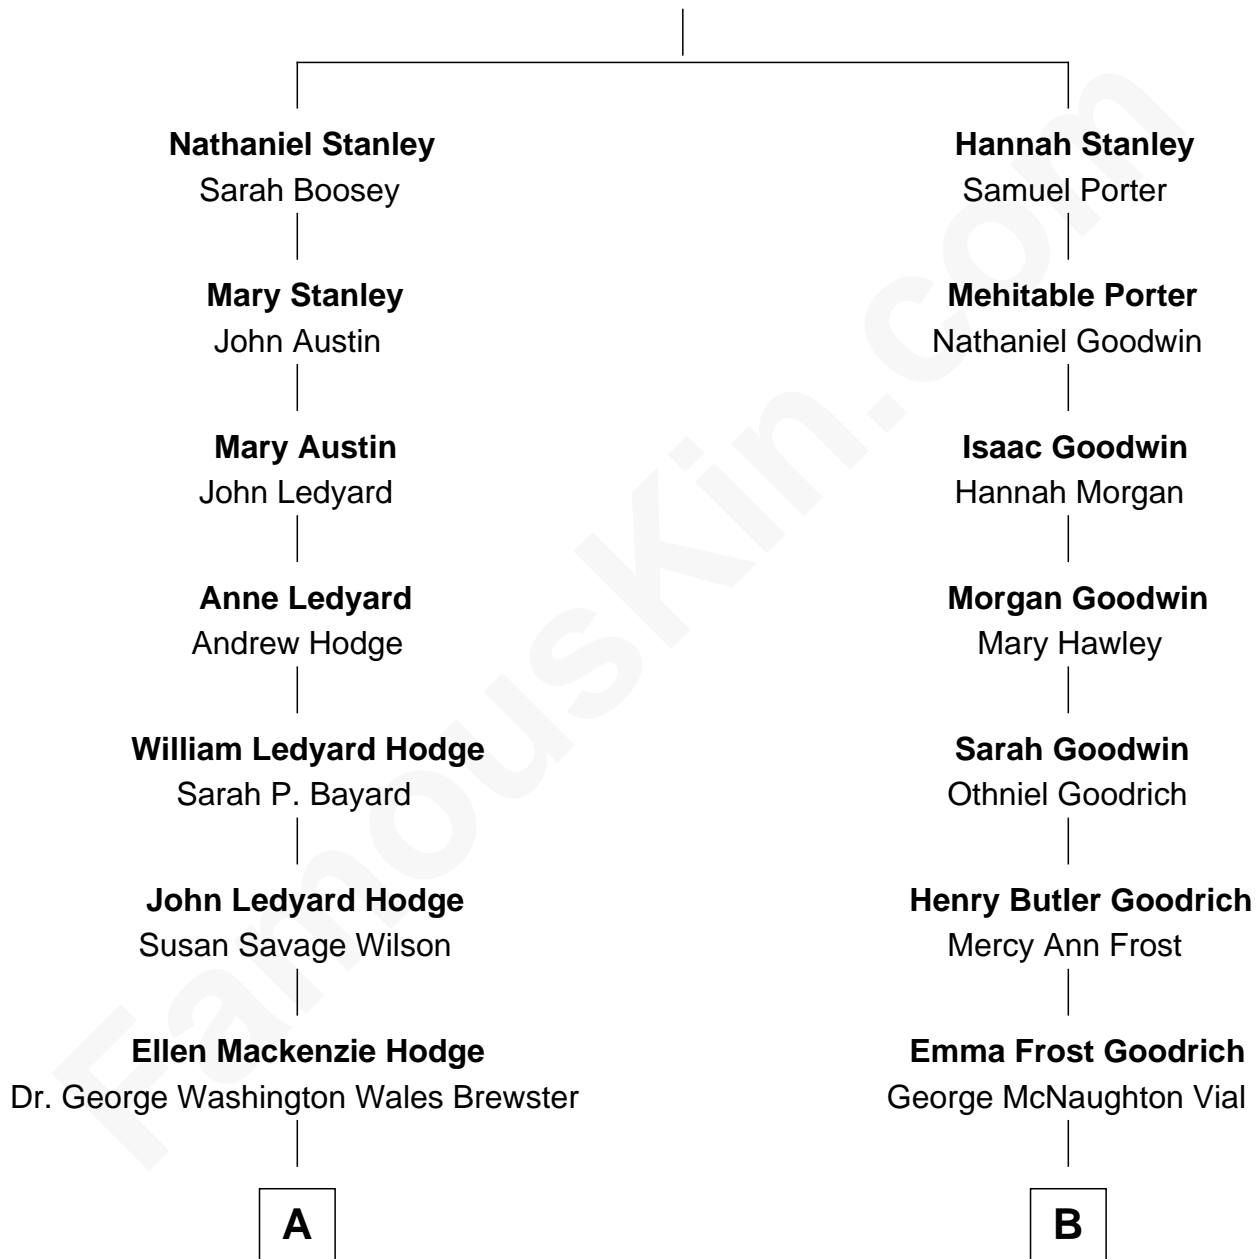

# FamousKin.com Relationship Chart of

**Paget Brewster**

*TV Actress*

9th cousin 1 time removed of

**Kate Upton**

*Sports Illustrated Swimsuit Cover Model*

**Thomas Stanley**

Bennett Tritton

**A**

**George Washington Wales Brewster**

Joan Ryerson

**Galen Brewster**

Hathaway Tew

**Paget Brewster**

*TV Actress*

**B**

**Charles Henry Vial**

Margaret Hastings Tyler

**Elizabeth Brooks Vial**

Stephen Edward Upton

**Jefferson Matthew Upton**

Shelley Fawn Davis

**Kate Upton**

*Model and Actress*