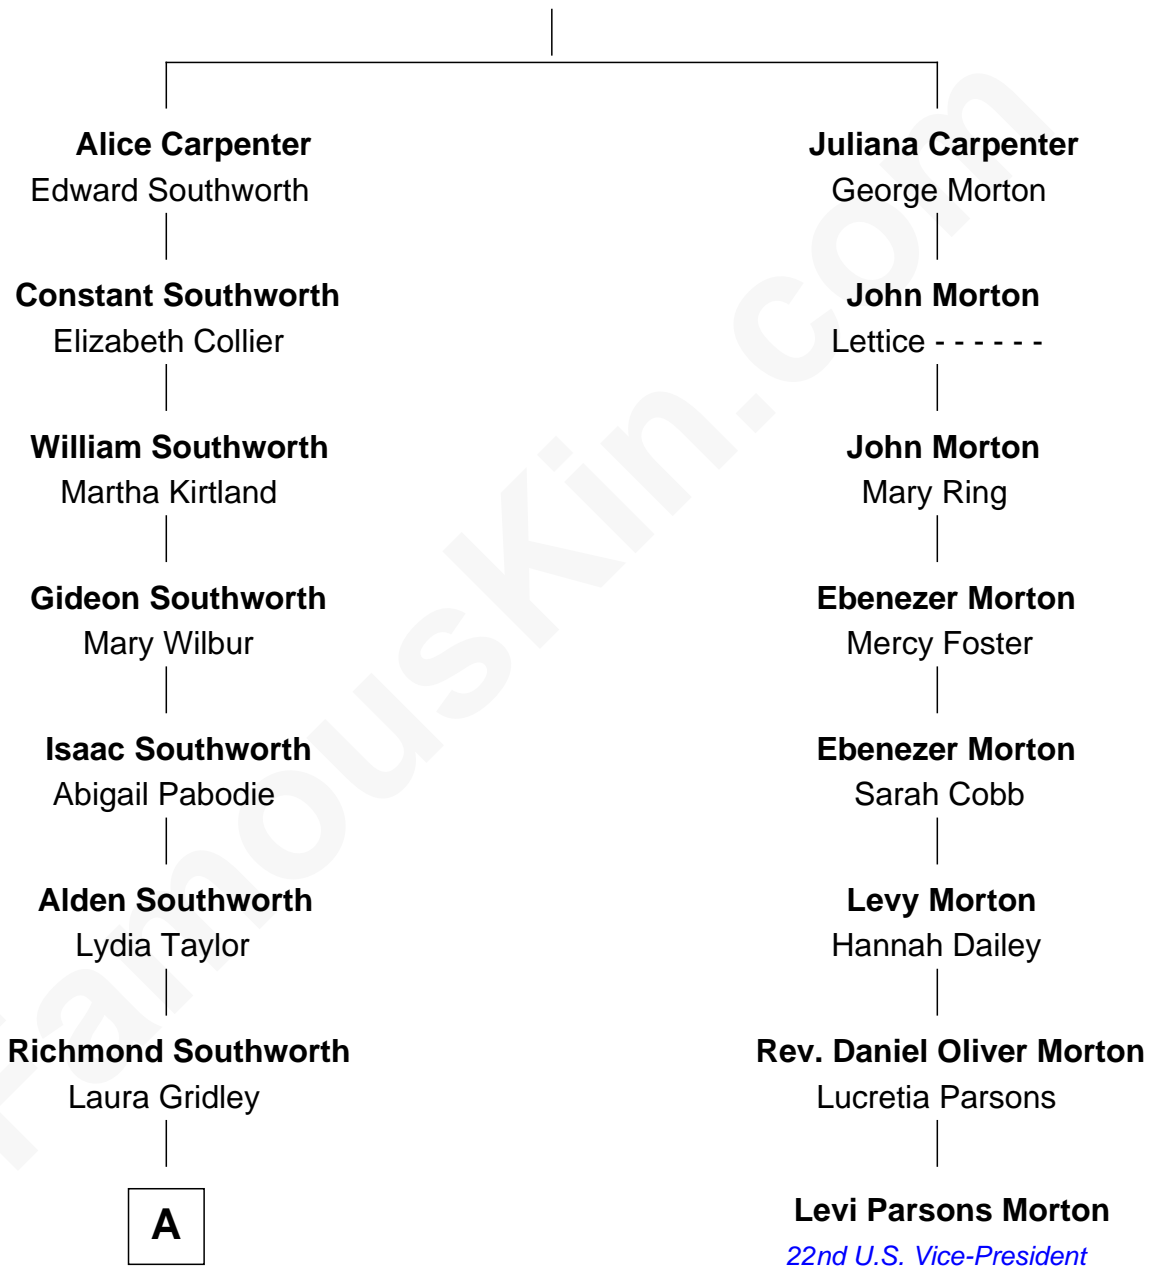

FamousKin.com
Relationship Chart of
Paget Brewster
TV Actress

7th cousin 5 times removed of

Levi Parsons Morton
22nd U.S. Vice-President

Alexander Carpenter

A

Lydia Hart Southworth
John Hawkins Rountree

Cora Southworth Rountree
Charles Hathaway

Stewart Southworth Hathaway
Helen Viles

Valerie Hathaway
John Bechtel Tew

Hathaway Tew
Galen Brewster

Paget Brewster
TV Actress

FamousKin.com