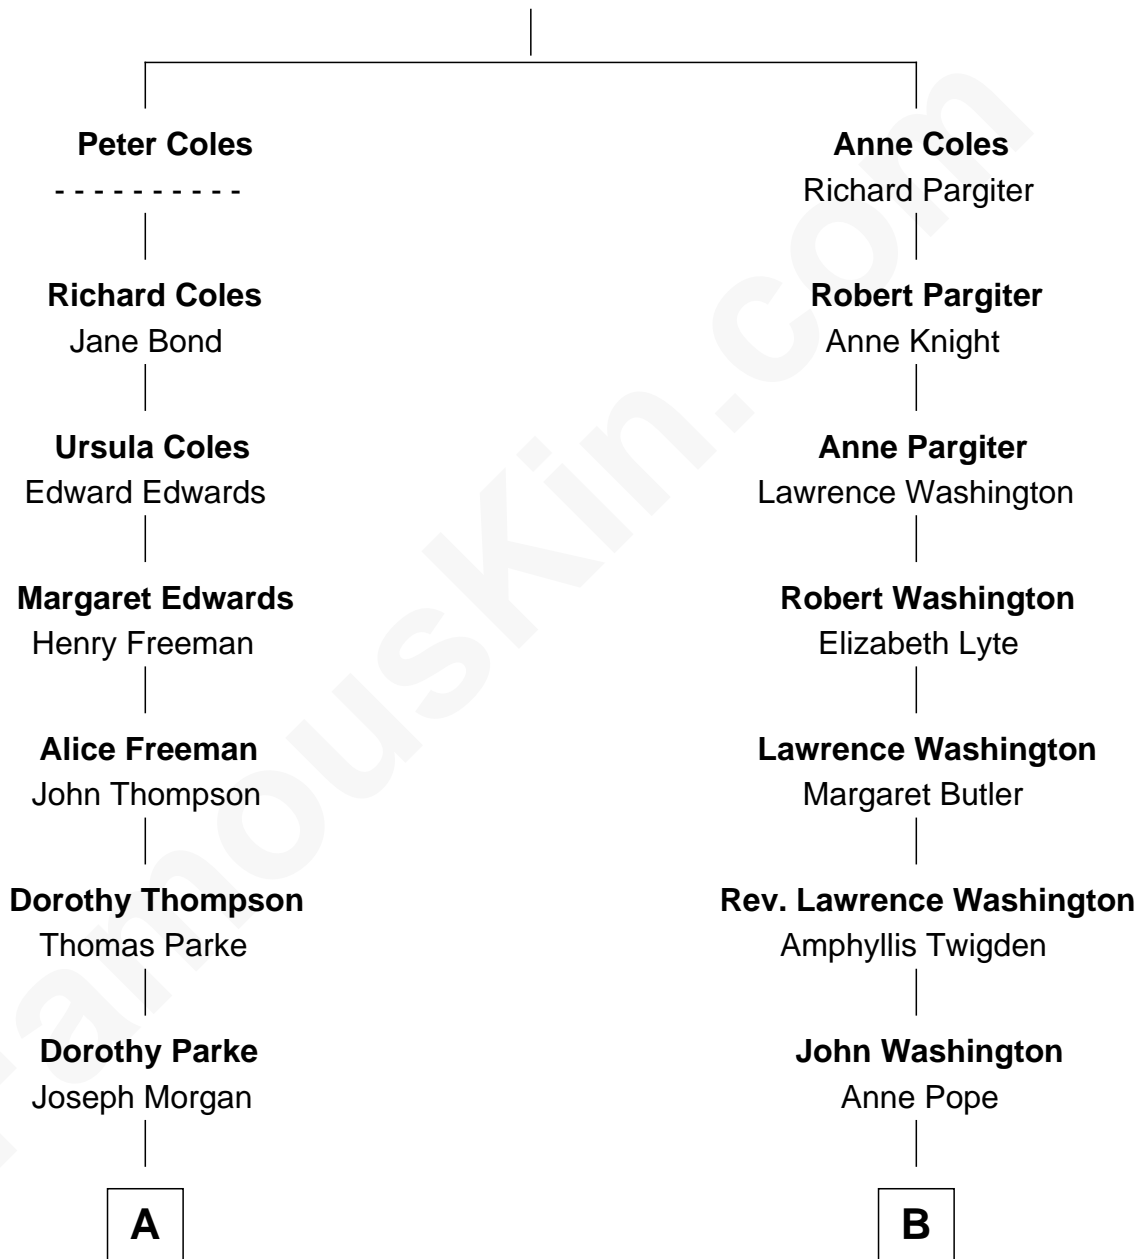

# FamousKin.com Relationship Chart of

**Paget Brewster**  
*TV Actress*

9th cousin 7 times removed of

**George Washington**  
*1st U.S. President*

**Richard Coles**

**A**

**Dorothy Morgan**  
Ebenezer Witter

**Elizabeth Witter**  
Benjamin Brewster

**William Brewster**  
Esther Sabin

**Cyrus Brewster**  
Nancy Dewitt

**Benjamin Brewster**  
Sarah French

**Benjamin Brewster**  
Ann Wales Emmons

**Dr. George Washington Wales Brewster**  
Ellen Mackenzie Hodge

**George Washington Wales Brewster**  
Joan Ryerson

**Galen Brewster**  
Hathaway Tew

**Paget Brewster**  
*TV Actress*

**B**

**Lawrence Washington**  
Mildred Warner

**Augustine Washington**  
Mary Ball

**George Washington**  
*1st U.S. President*