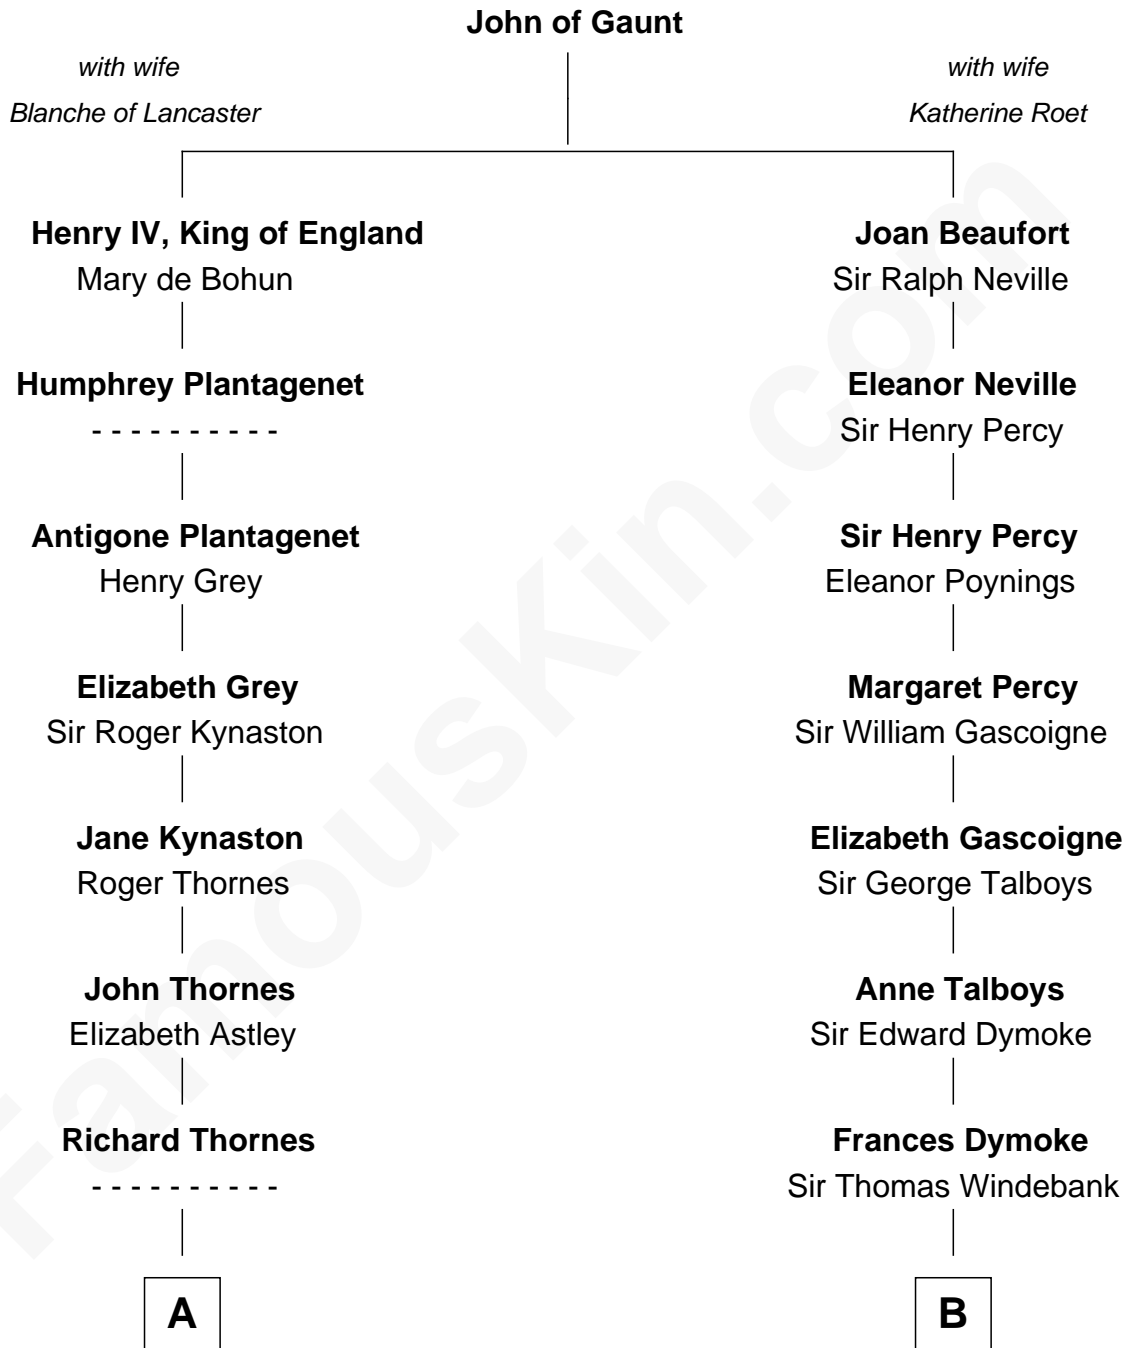

FamousKin.com Relationship Chart of

Paget Brewster
TV Actress

12th cousin 8 times removed of

George Washington
1st U.S. President

C

—
Ellen Mackenzie Hodge

Dr. George Washington Wales Brewster

—
George Washington Wales Brewster

Joan Ryerson

—
Galen Brewster

Hathaway Tew

—
Paget Brewster

TV Actress