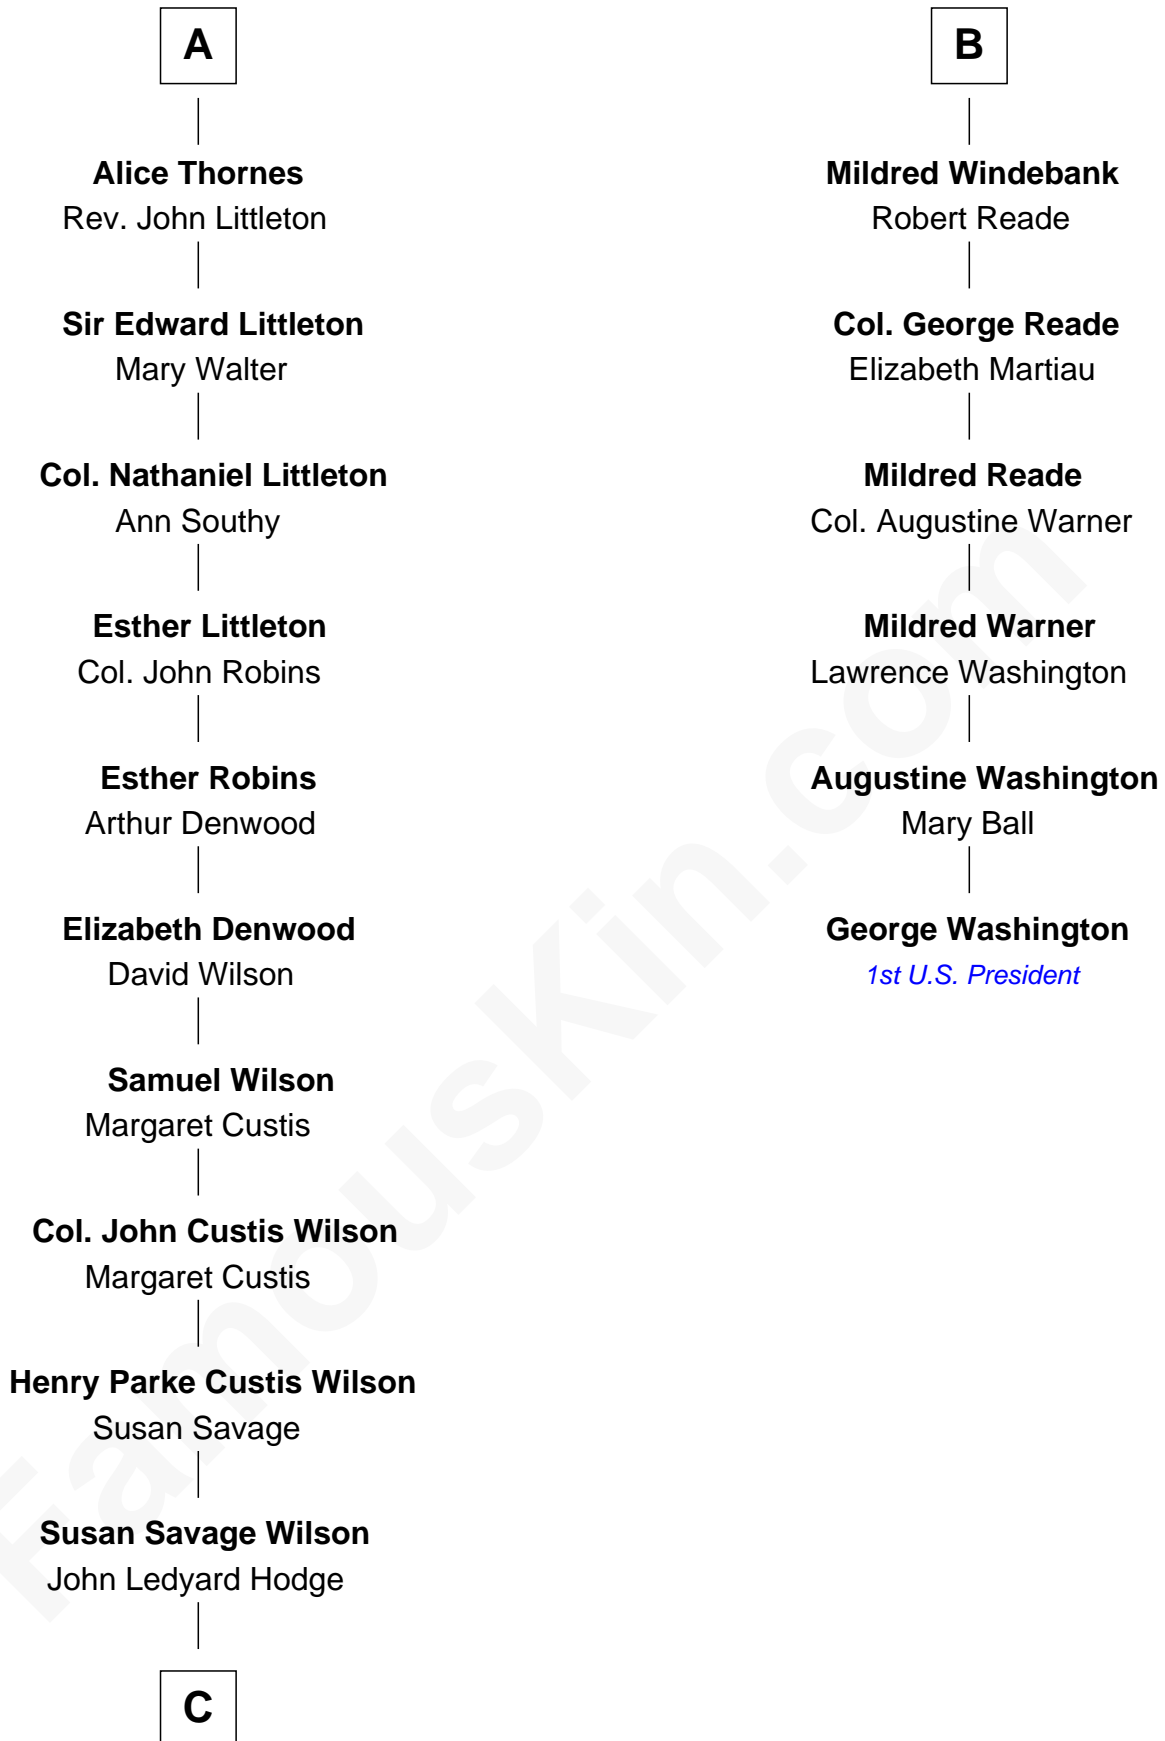

FamousKin.com Relationship Chart of

Paget Brewster
TV Actress

12th cousin 8 times removed of

George Washington
1st U.S. President

C

—
Ellen Mackenzie Hodge

Dr. George Washington Wales Brewster

—
George Washington Wales Brewster

Joan Ryerson

—
Galen Brewster

Hathaway Tew

—
Paget Brewster

TV Actress